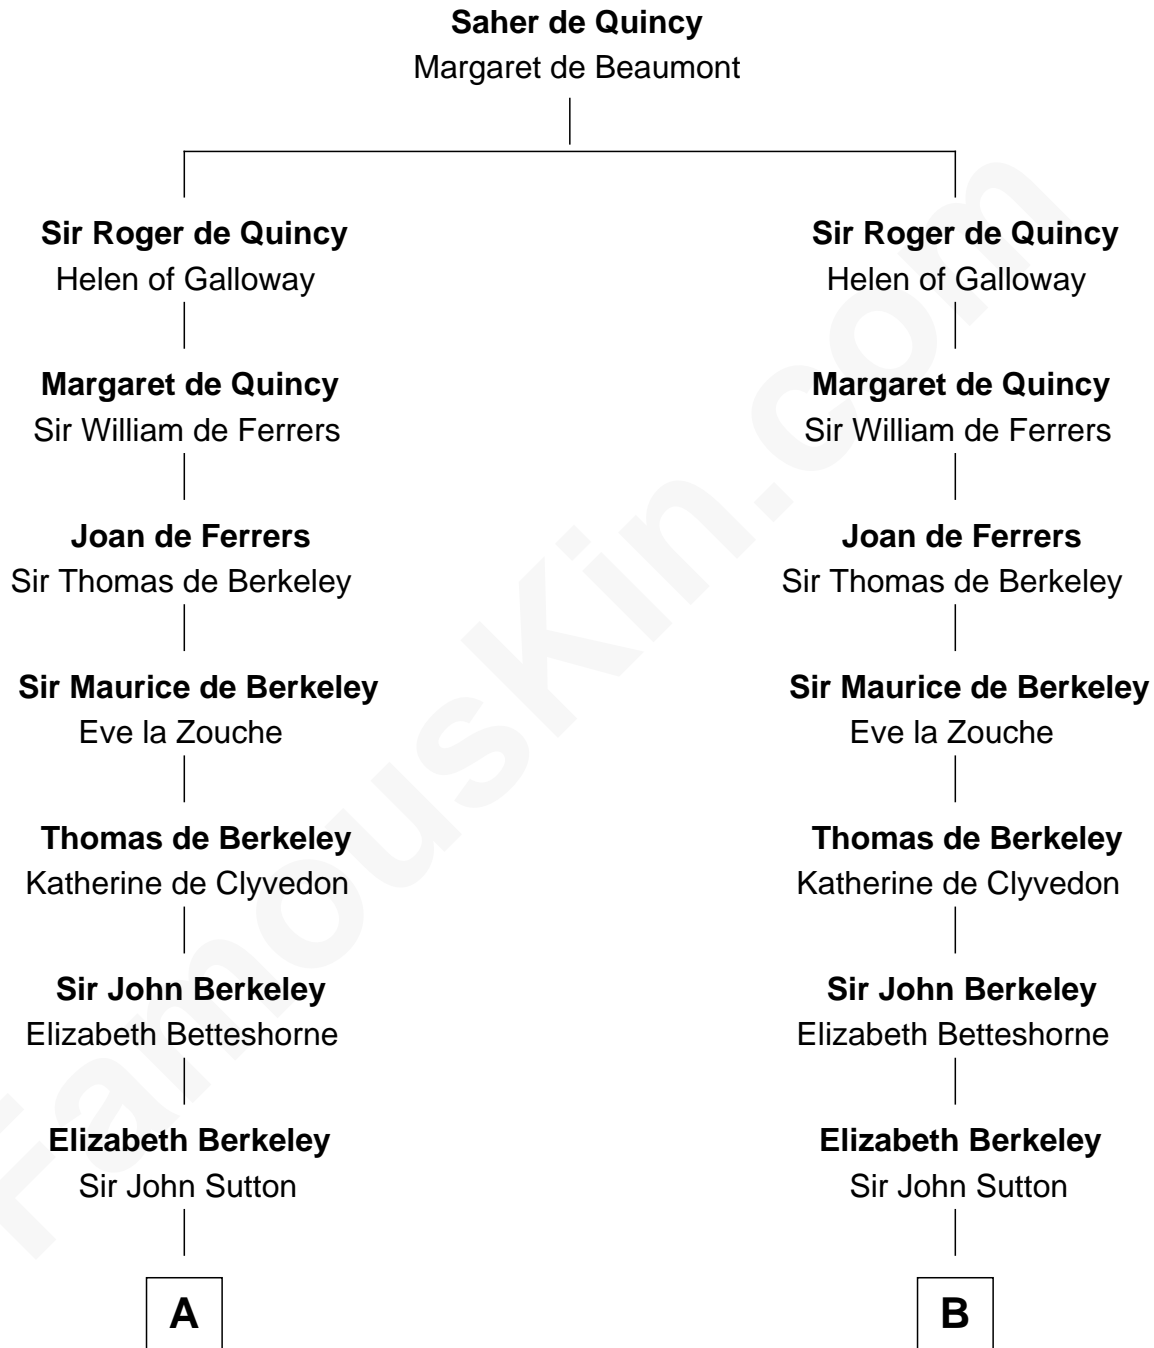

FamousKin.com
Relationship Chart of
Princess Diana
Princess of Wales

17th cousin 4 times removed of

Bathsheba (Ruggles) Spooner

First woman executed for murder in U.S. by non-British government

C

Adelaide Horatia Elizabeth Seymour

Frederick Spencer

Charles Robert Spencer

Margaret Baring

Albert Edward John Spencer

Cynthia Elinor Beatrix Hamilton

Edward John Spencer

Frances Ruth Burke Roche

Princess Diana