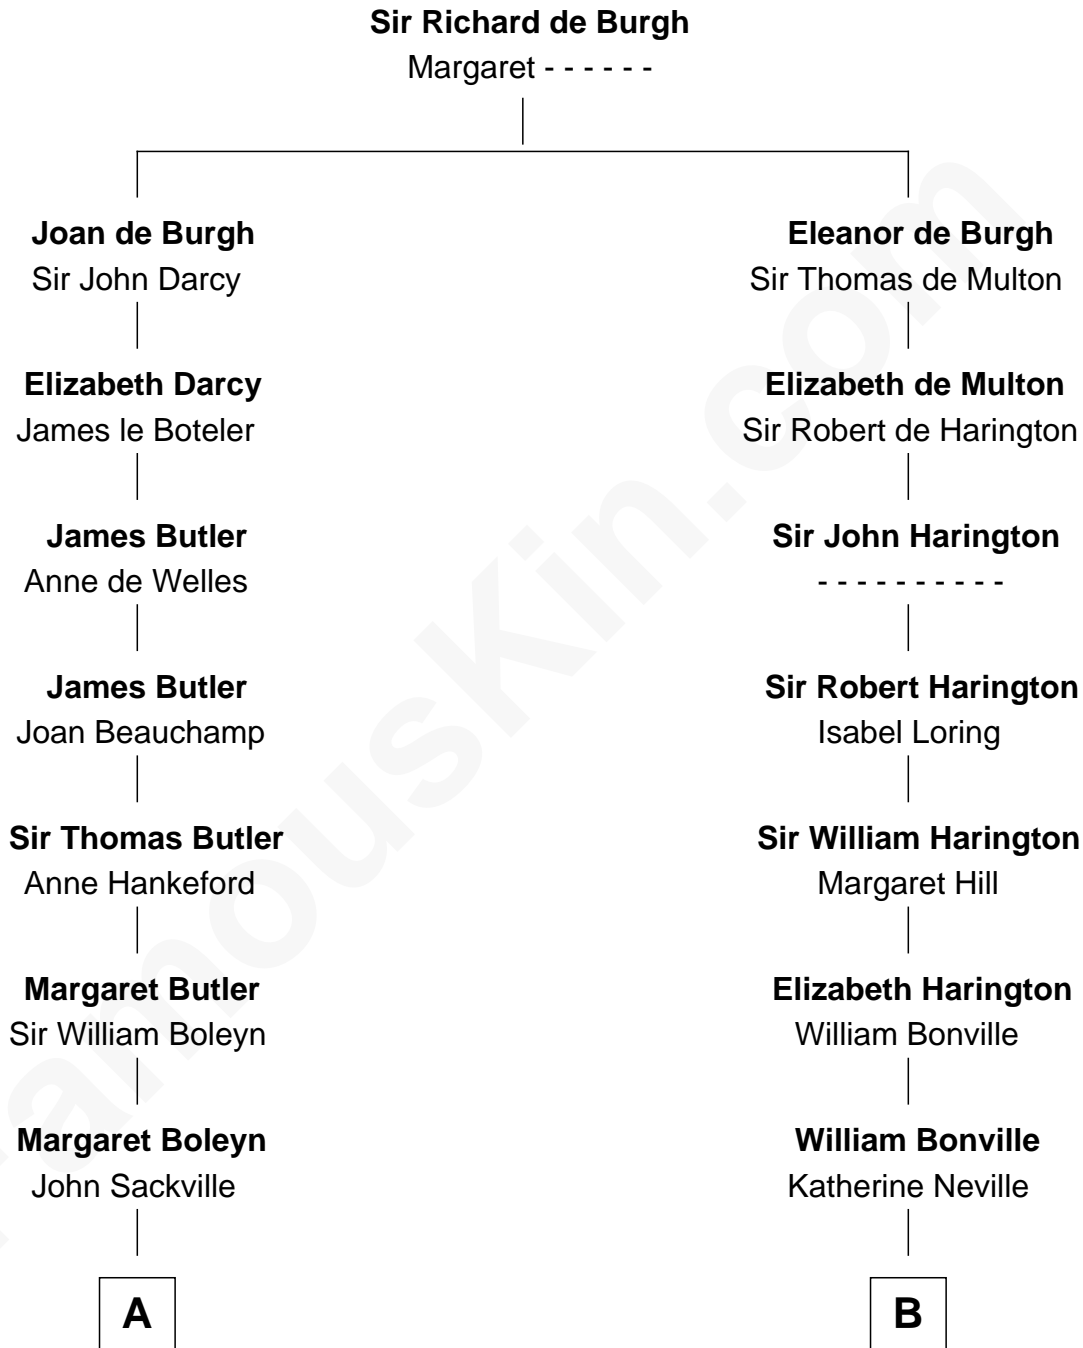

FamousKin.com

Relationship Chart of

Princess Diana

Princess of Wales

16th cousin 4 times removed of

Bathsheba (Ruggles) Spooner

First woman executed for murder in U.S. by non-British government

C

—
Charles Robert Spencer

Margaret Baring

—
Albert Edward John Spencer

Cynthia Elinor Beatrix Hamilton

—
Edward John Spencer

Frances Ruth Burke Roche

—
Princess Diana

Princess of Wales