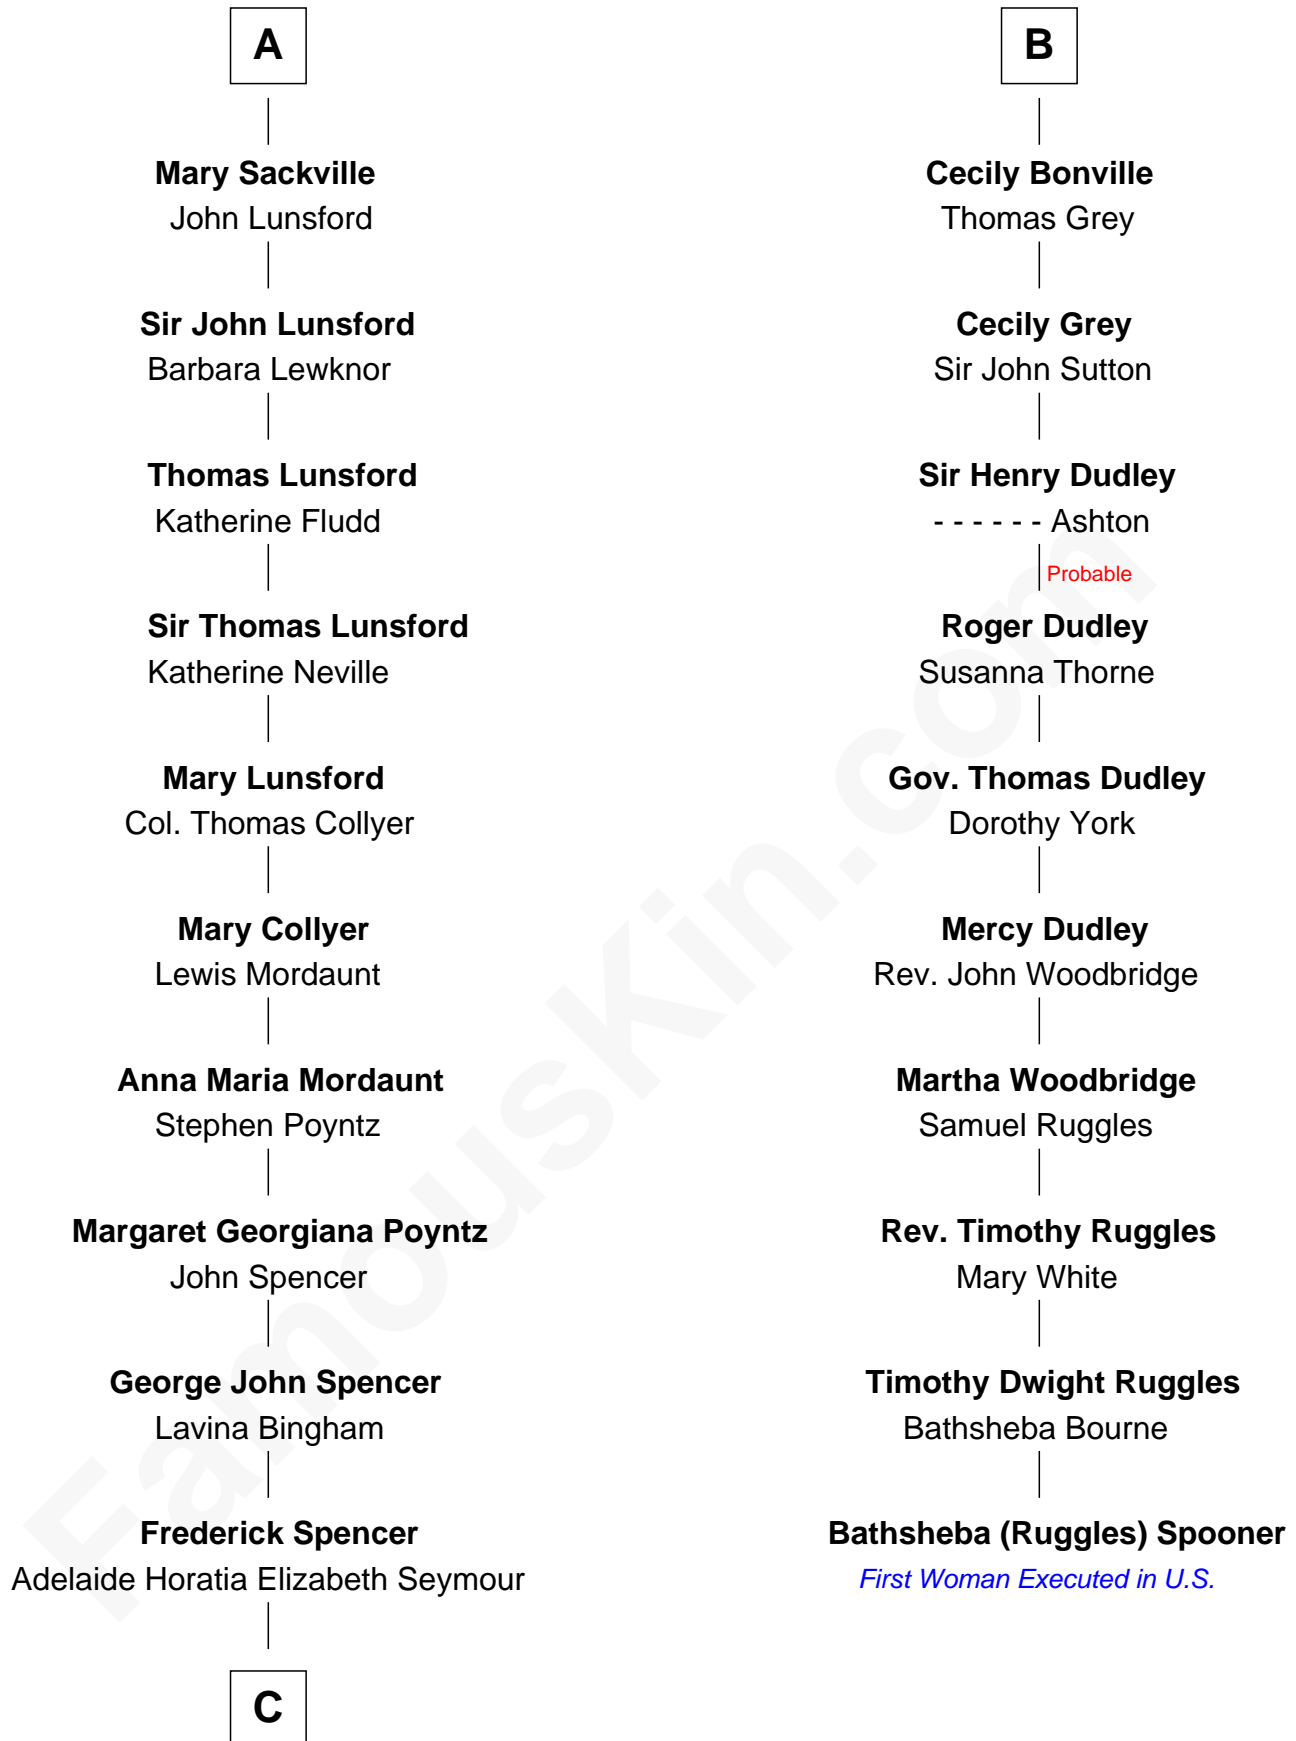

FamousKin.com

Relationship Chart of

Princess Diana

Princess of Wales

16th cousin 4 times removed of

Bathsheba (Ruggles) Spooner

First woman executed for murder in U.S. by non-British government

C

—
Charles Robert Spencer

Margaret Baring

—
Albert Edward John Spencer

Cynthia Elinor Beatrix Hamilton

—
Edward John Spencer

Frances Ruth Burke Roche

—
Princess Diana

Princess of Wales