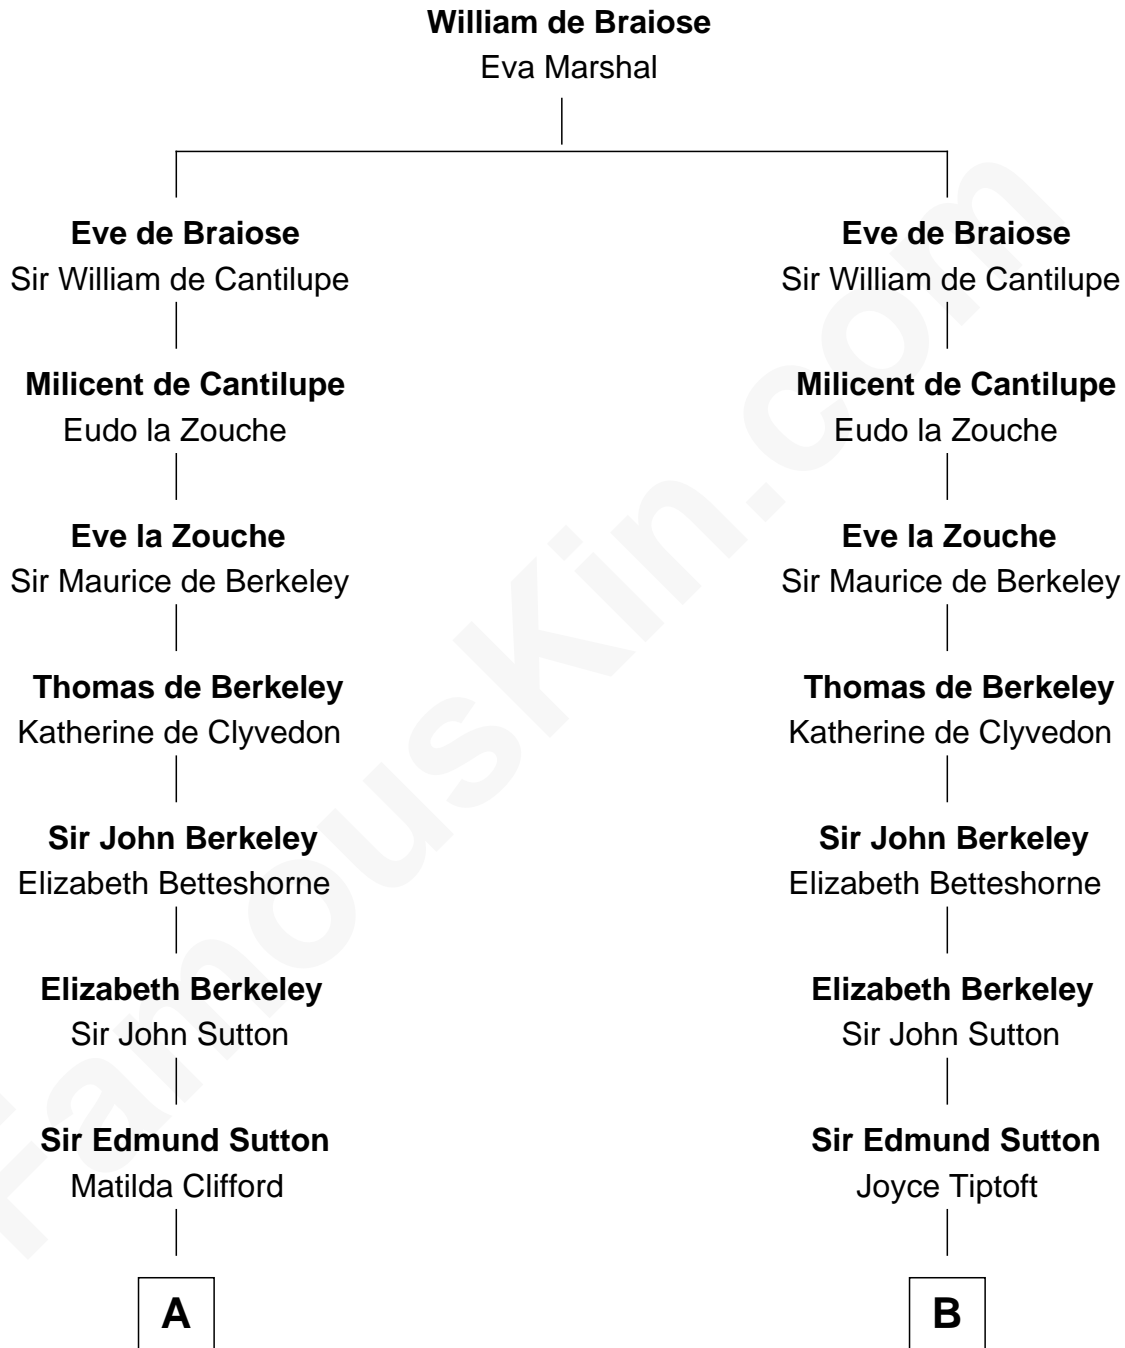

FamousKin.com

Relationship Chart of

Princess Diana

Princess of Wales

16th cousin 4 times removed of

Bathsheba (Ruggles) Spooner

First woman executed for murder in U.S. by non-British government

C

—
Charles Robert Spencer

Margaret Baring

—
Albert Edward John Spencer

Cynthia Elinor Beatrix Hamilton

—
Edward John Spencer

Frances Ruth Burke Roche

—
Princess Diana

Princess of Wales