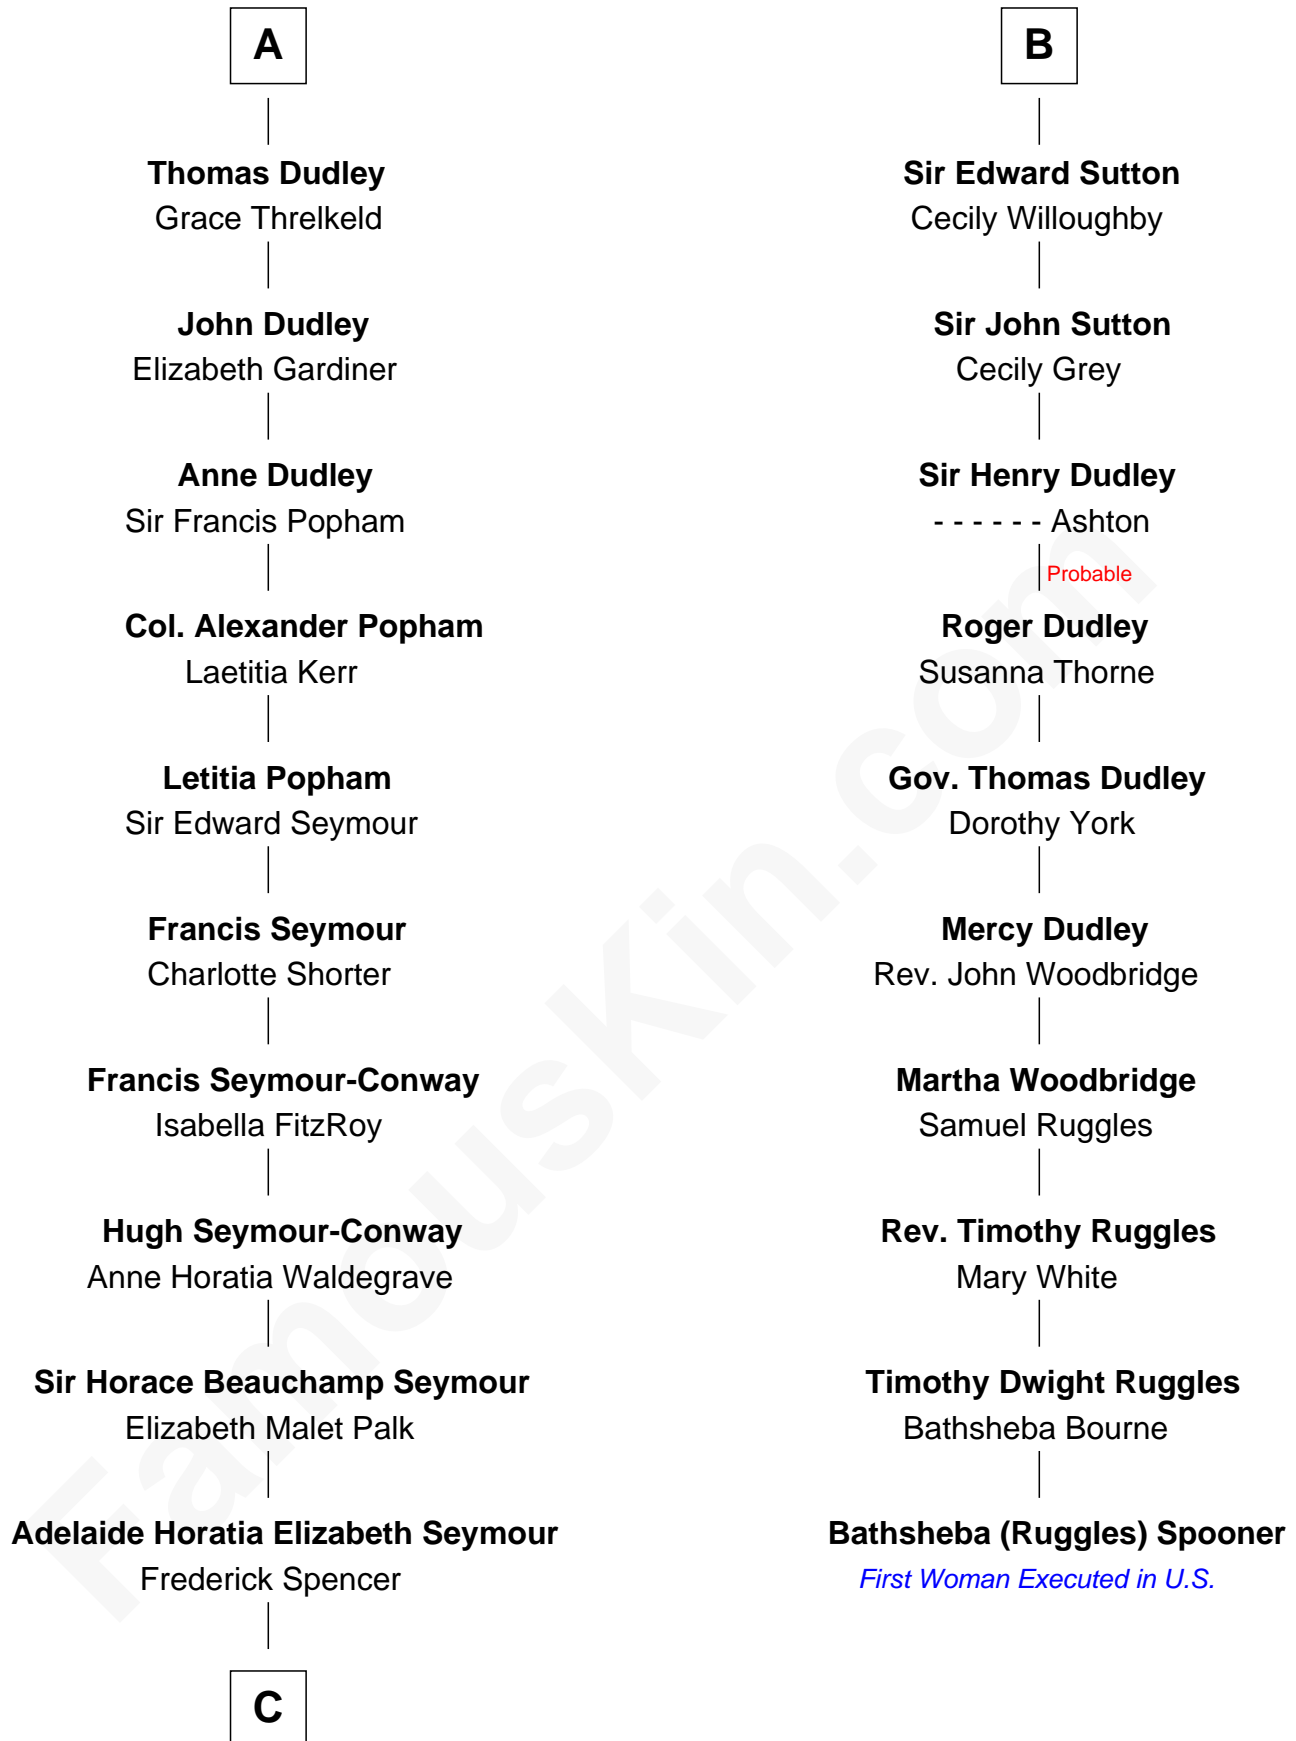

FamousKin.com

Relationship Chart of

Princess Diana

Princess of Wales

16th cousin 4 times removed of

Bathsheba (Ruggles) Spooner

First woman executed for murder in U.S. by non-British government

C

—
Charles Robert Spencer

Margaret Baring

—
Albert Edward John Spencer

Cynthia Elinor Beatrix Hamilton

—
Edward John Spencer

Frances Ruth Burke Roche

—
Princess Diana

Princess of Wales