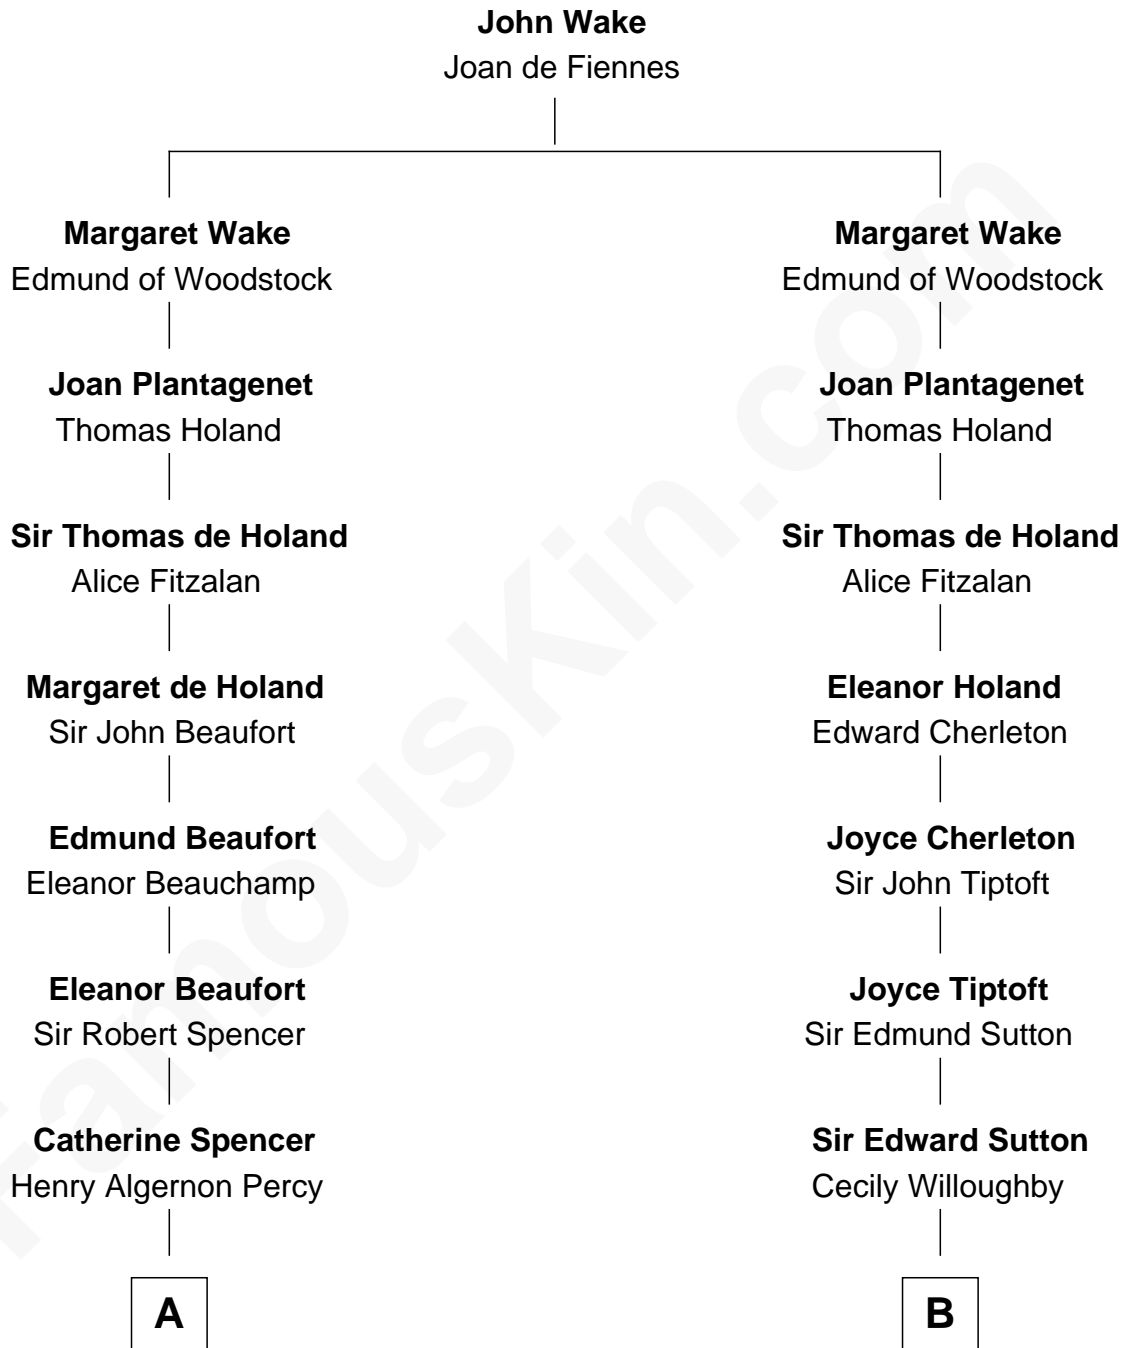

FamousKin.com

Relationship Chart of

Princess Diana

Princess of Wales

15th cousin 6 times removed of

Bathsheba (Ruggles) Spooner

First woman executed for murder in U.S. by non-British government

C

—
Frederick Spencer

Adelaide Horatia Elizabeth Seymour

—
Charles Robert Spencer

Margaret Baring

—
Albert Edward John Spencer

Cynthia Elinor Beatrix Hamilton

—
Edward John Spencer

Frances Ruth Burke Roche

—
Princess Diana

Princess of Wales

FamousKin.com