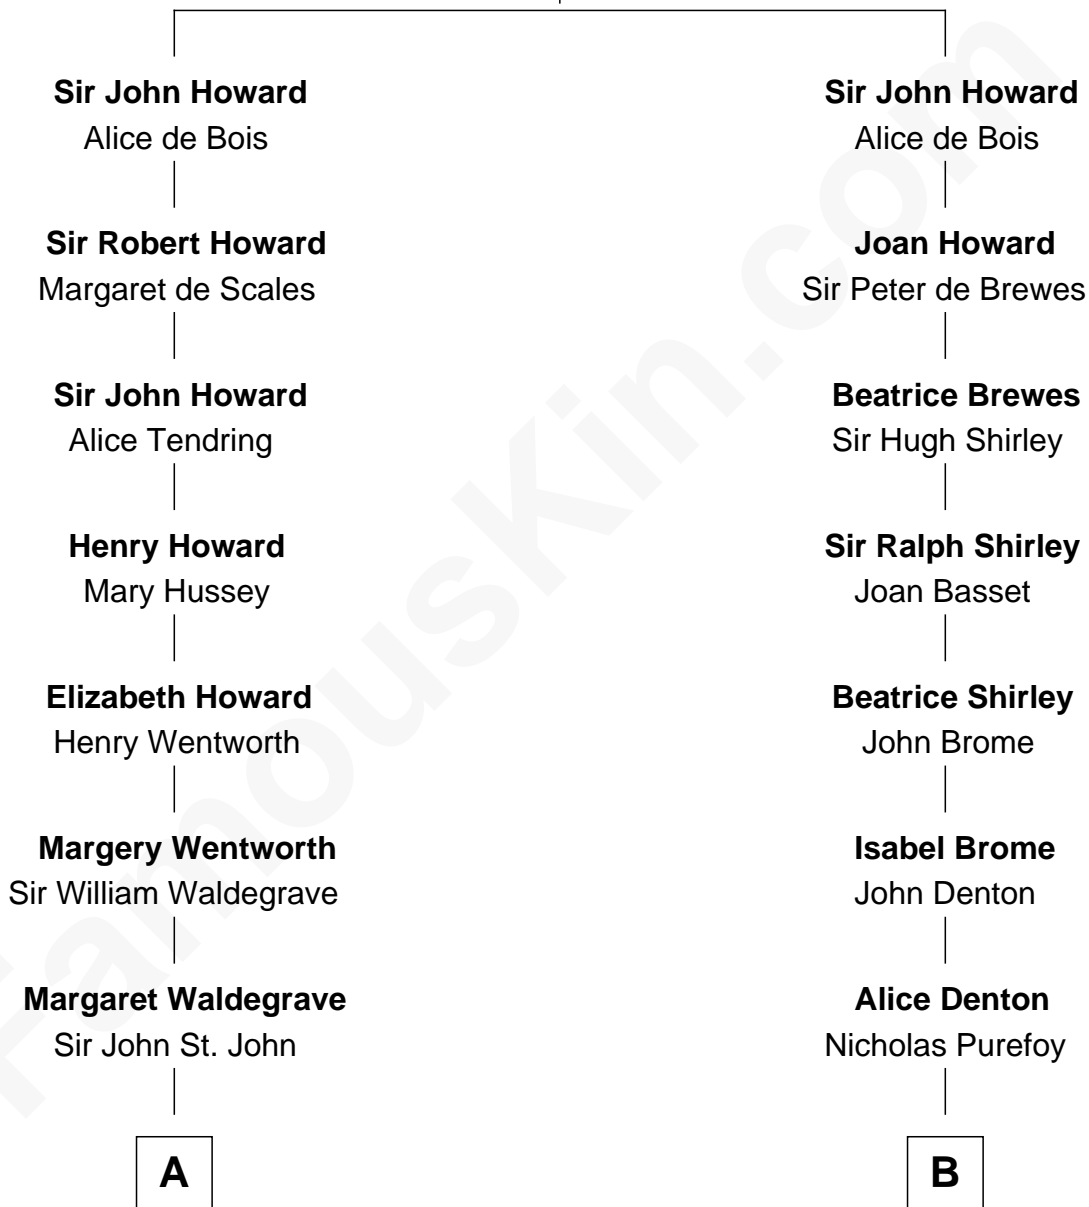

## Relationship Chart of

### Princess Diana

*Princess of Wales*

15th cousin 5 times removed of

### Bathsheba (Ruggles) Spooner

*First woman executed for murder in U.S. by non-British government*

**Sir John Howard**  
Joan of Cornwall

**A**

**Margaret St. John**  
Sir Francis Russell

**William Russell**  
Elizabeth Long

**Francis Russell**  
Catherine Brydges

**Anne Russell**  
George Digby

**Ann Digby**  
Sir Robert Spencer

**Sir Charles Spencer**  
Anne Churchill

**John Spencer**  
Georgiana Carolina Carteret

**John Spencer**  
Margaret Georgiana Poyntz