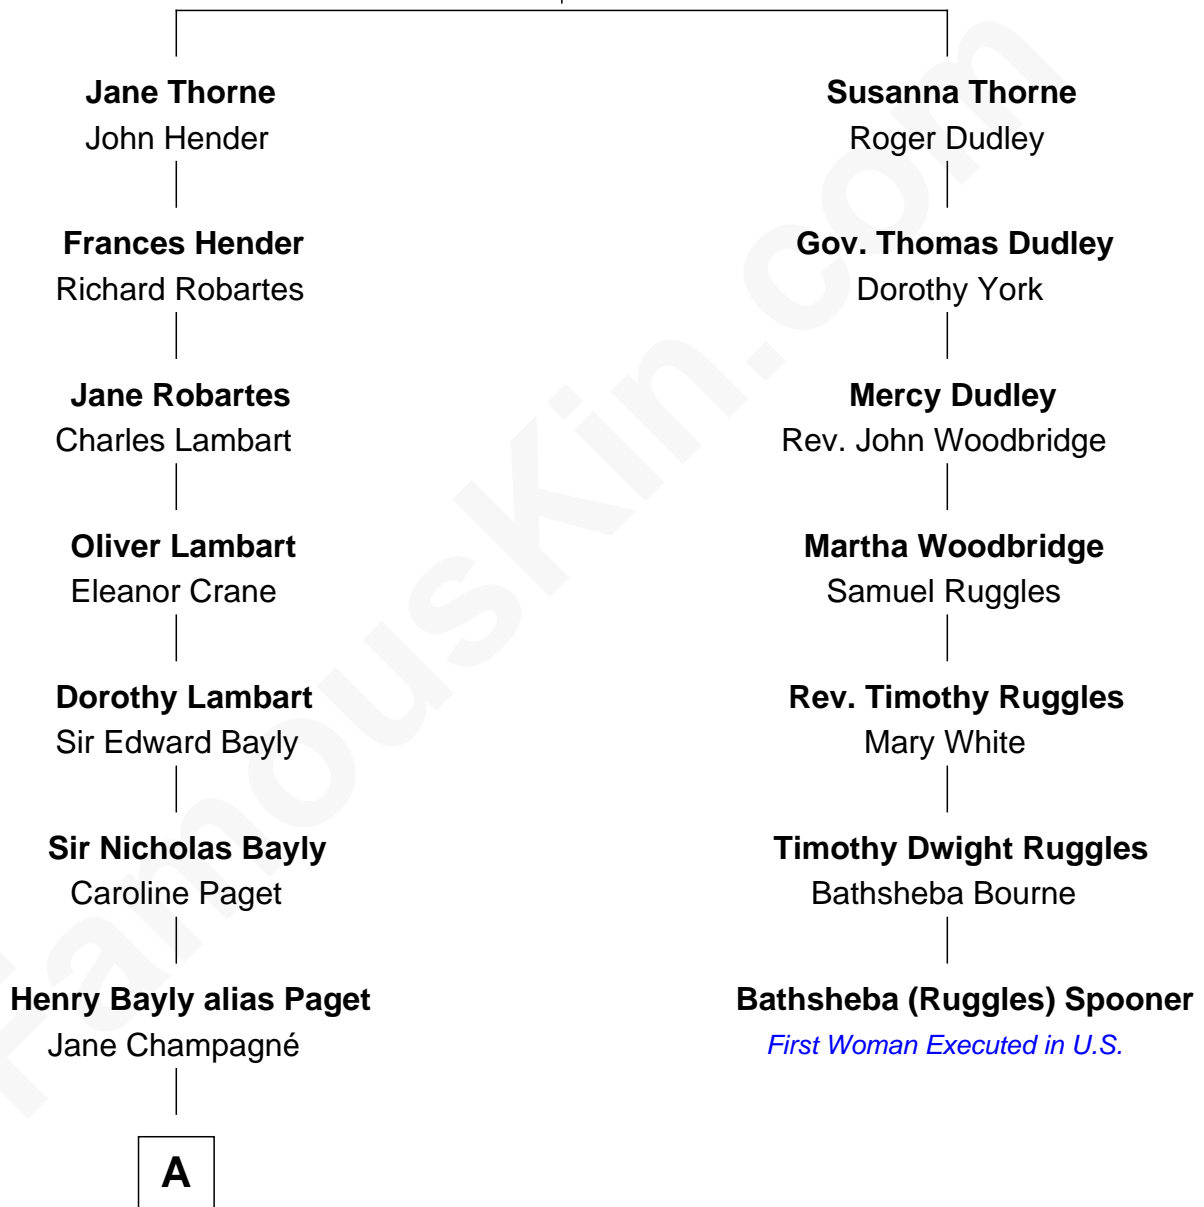

## Relationship Chart of

### Princess Diana

*Princess of Wales*

6th cousin 7 times removed of

### Bathsheba (Ruggles) Spooner

*First woman executed for murder in U.S. by non-British government*

**Thomas Thorne**

Mary Purefoy

**A**

Henry William Paget

Lady Caroline Elizabeth Villiers

Lady Caroline Paget