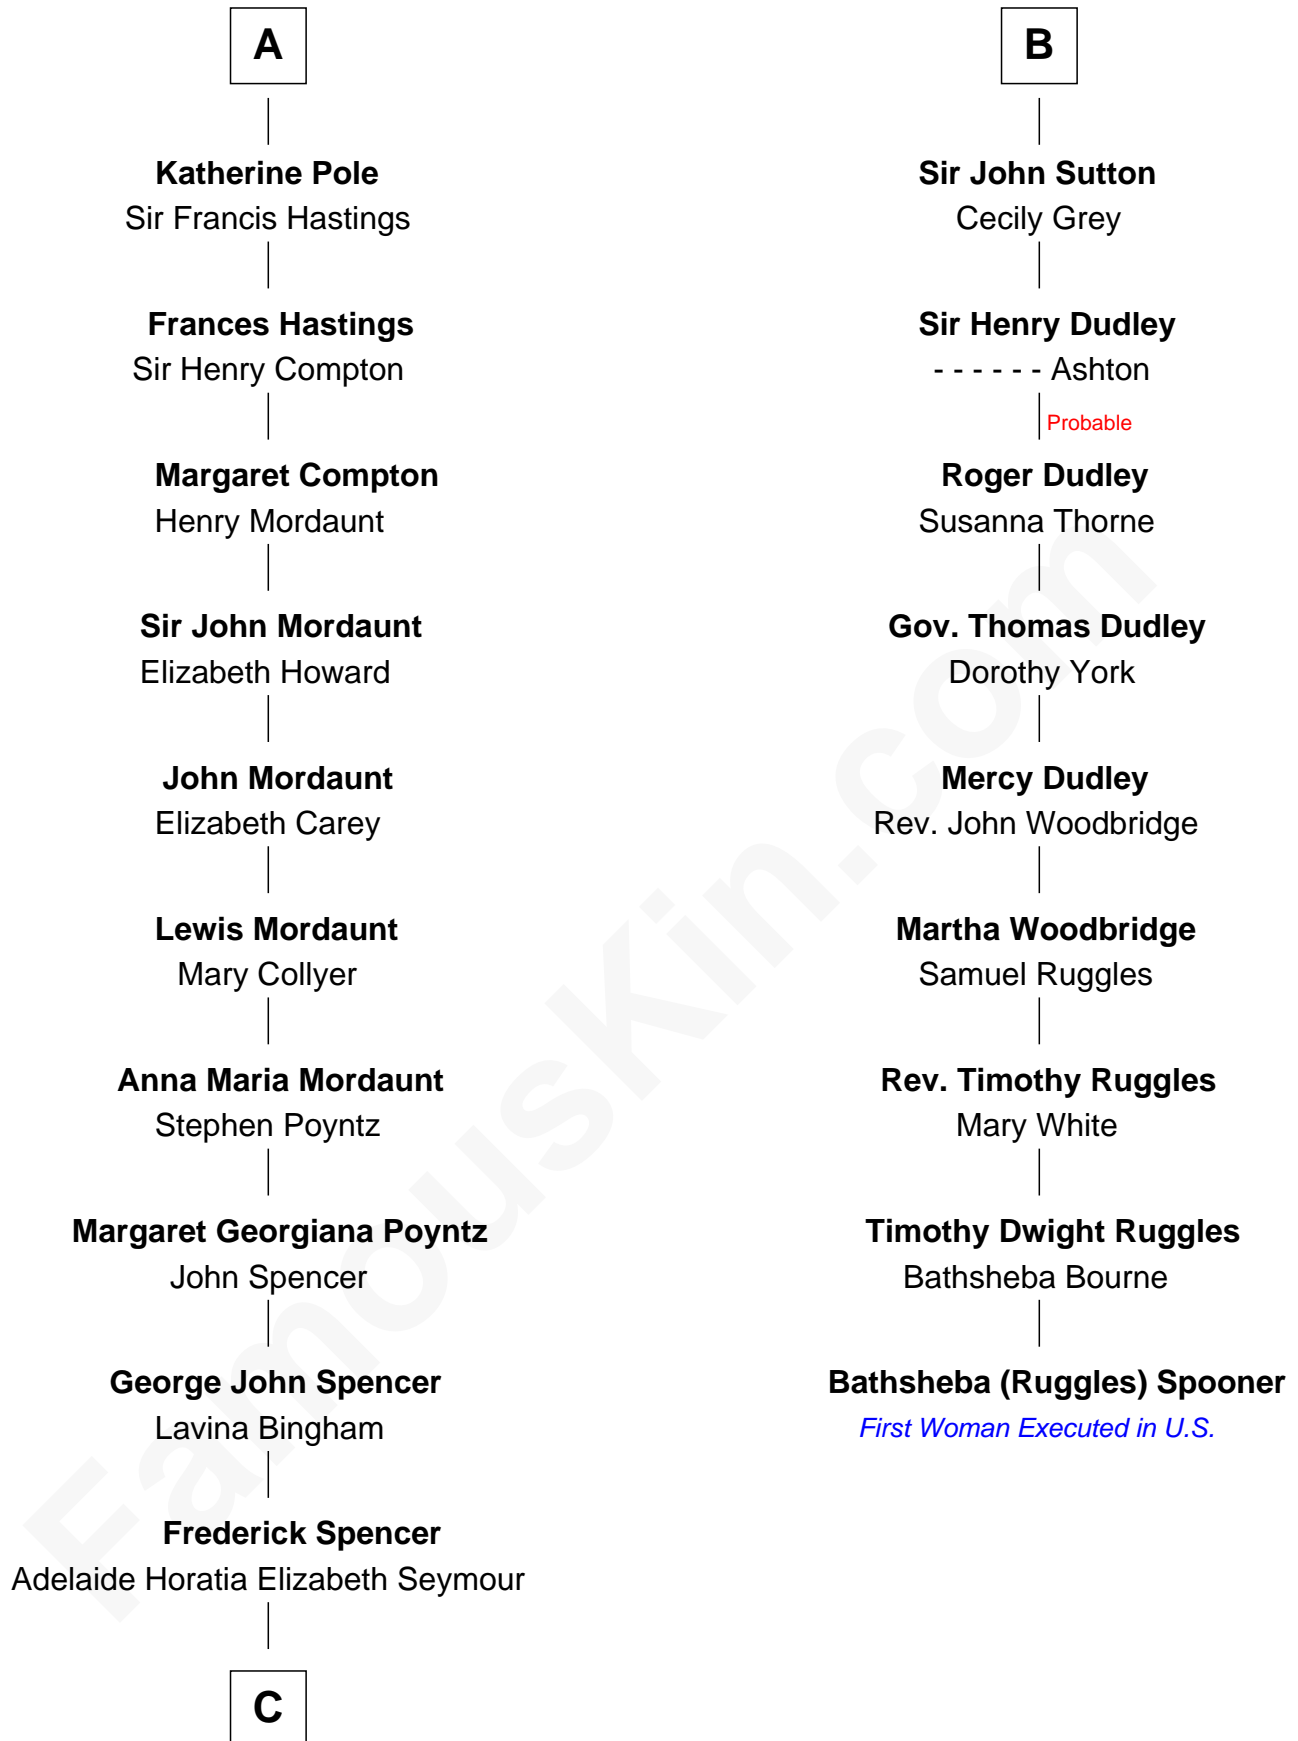

## Relationship Chart of

### Princess Diana

*Princess of Wales*

15th cousin 5 times removed of

### Bathsheba (Ruggles) Spooner

*First woman executed for murder in U.S. by non-British government*

**C**

—  
**Charles Robert Spencer**

Margaret Baring

—  
**Albert Edward John Spencer**

Cynthia Elinor Beatrix Hamilton