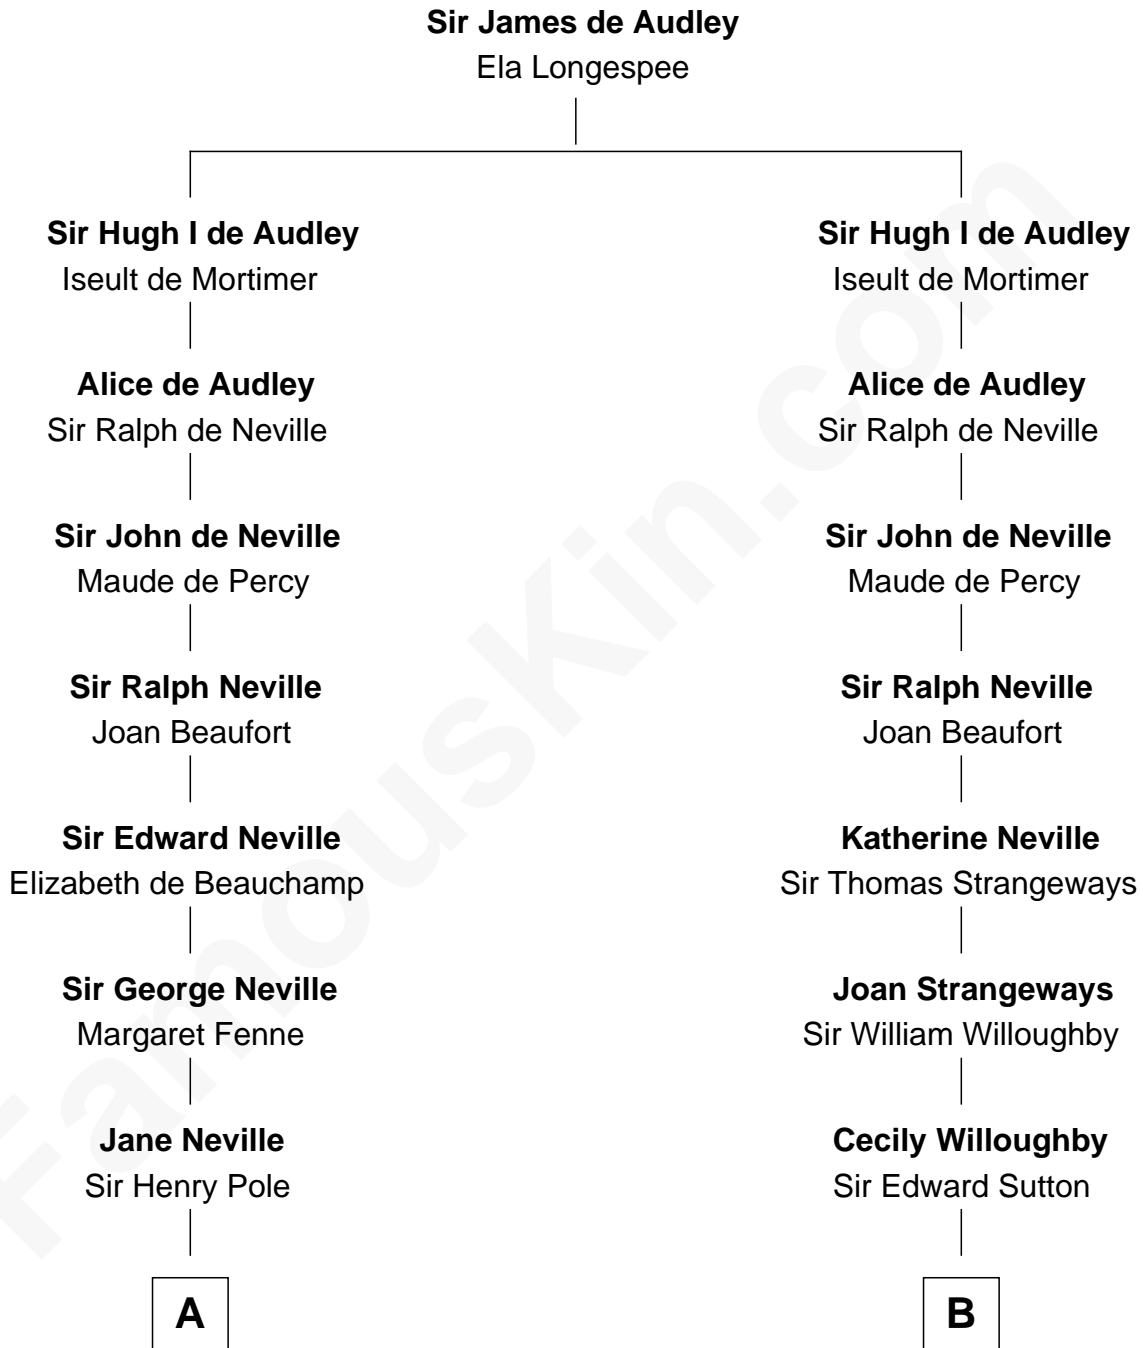

## Relationship Chart of

### Princess Diana

*Princess of Wales*

15th cousin 5 times removed of

### Bathsheba (Ruggles) Spooner

*First woman executed for murder in U.S. by non-British government*

**C**

—  
**Charles Robert Spencer**

Margaret Baring

—  
**Albert Edward John Spencer**

Cynthia Elinor Beatrix Hamilton

—  
**Edward John Spencer**

Frances Ruth Burke Roche

—  
**Princess Diana**

*Princess of Wales*

FamousKin.com