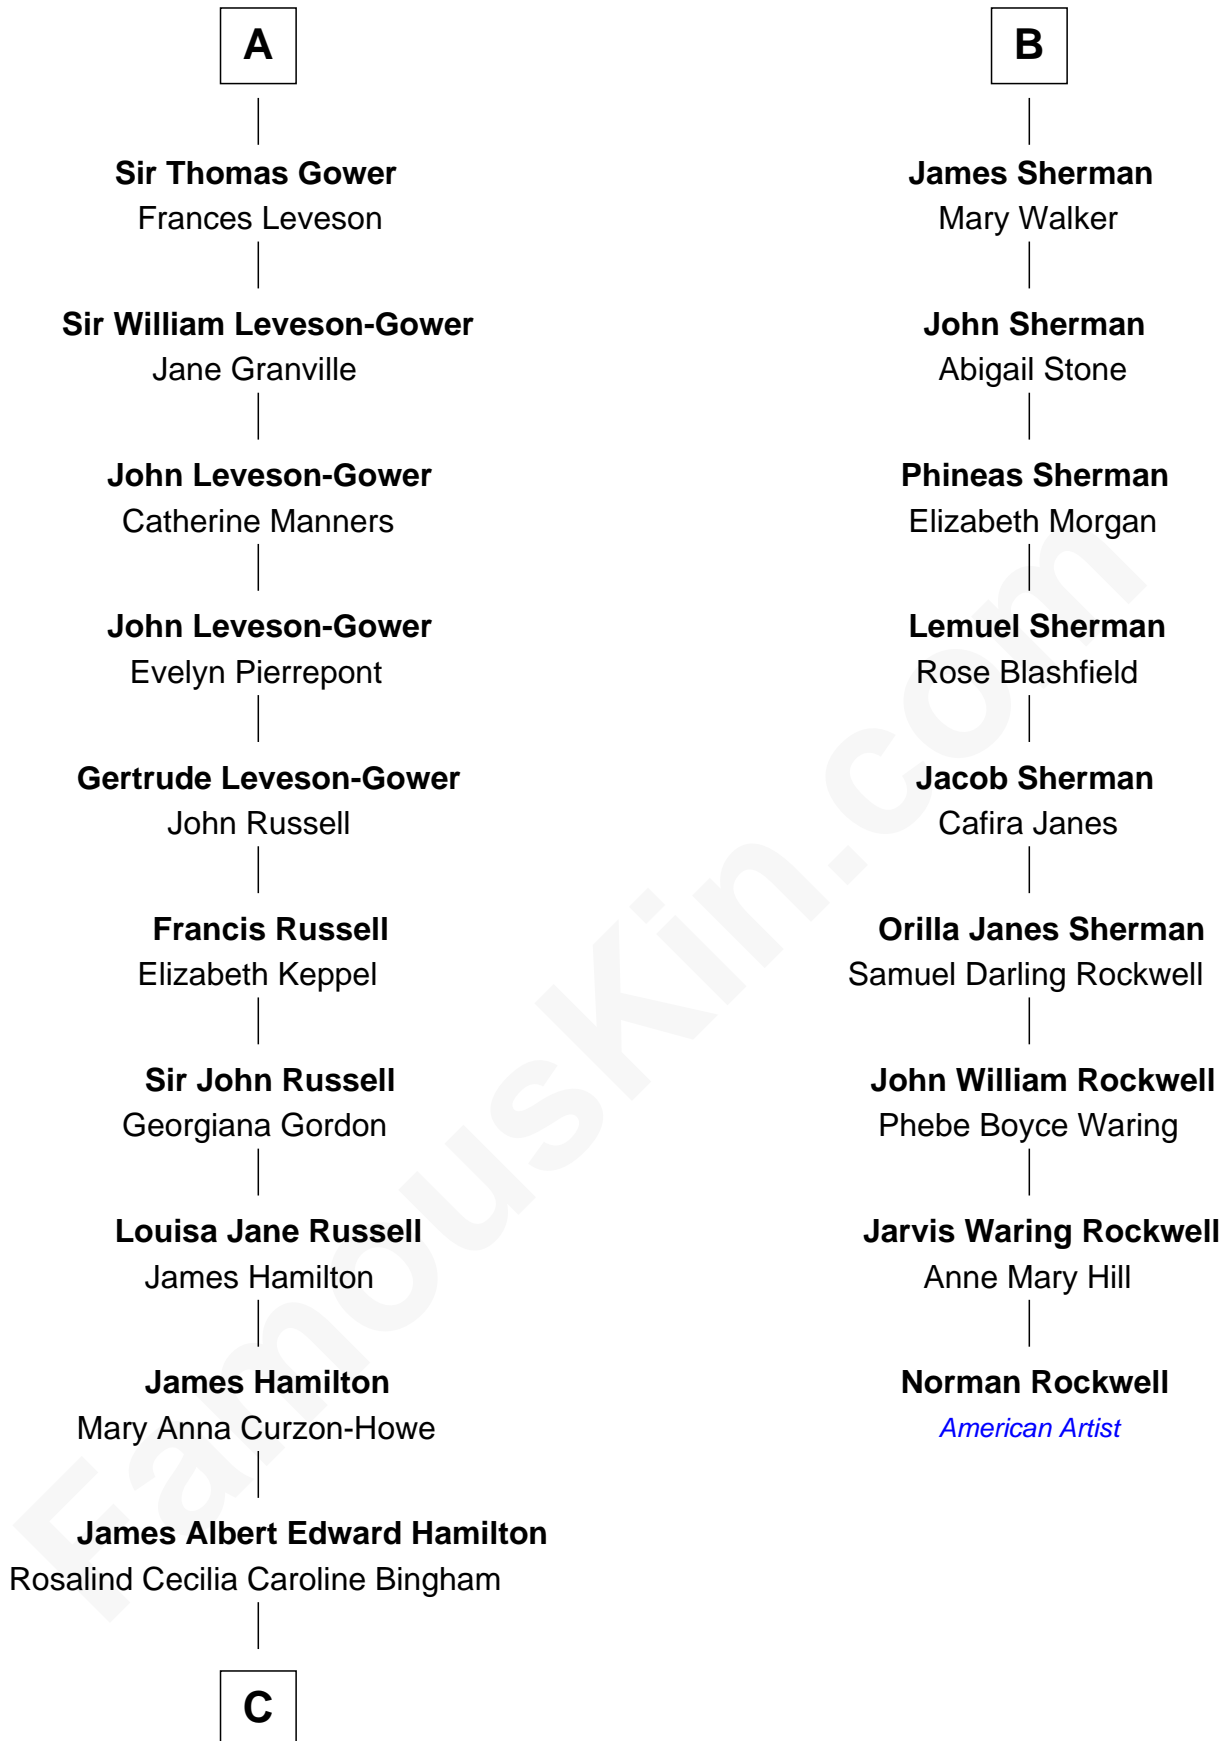

FamousKin.com Relationship Chart of

Princess Diana

Princess of Wales

15th cousin 4 times removed of

Norman Rockwell

American Artist

C

Cynthia Elinor Beatrix Hamilton

Albert Edward John Spencer

Edward John Spencer

Frances Ruth Burke Roche

Princess Diana

Princess of Wales

FamousKin.com