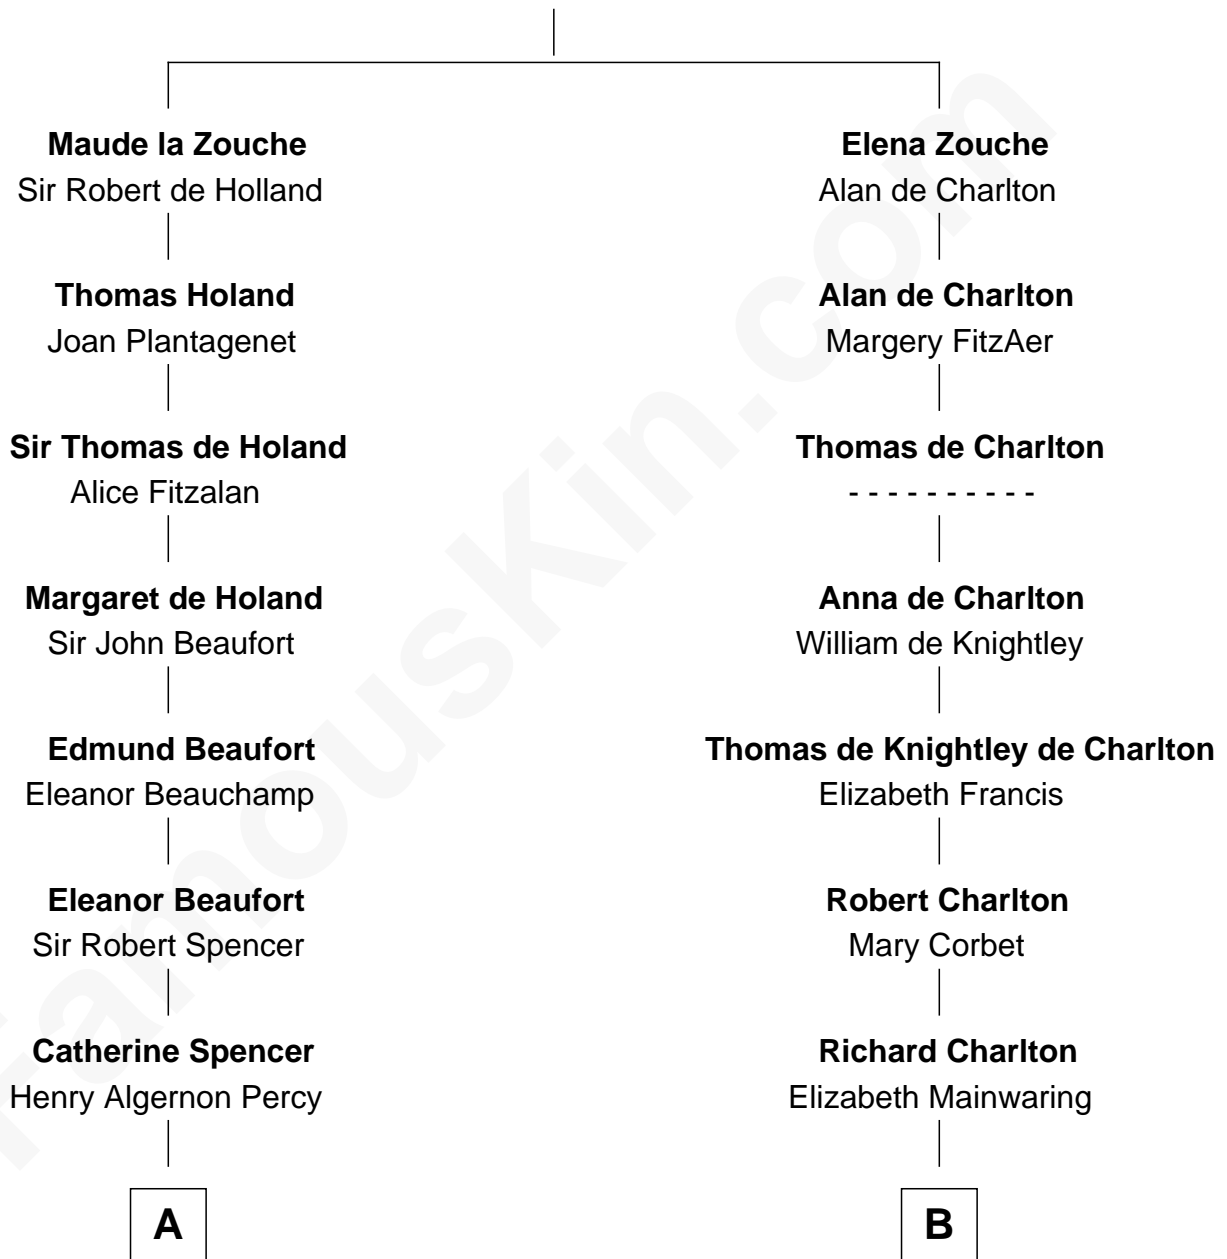

FamousKin.com Relationship Chart of

Princess Diana

Princess of Wales

19th cousin 2 times removed of

Norman Rockwell

American Artist

Sir Alan la Zouche

Eleanor de Segrave

C

Frederick Spencer
Adelaide Horatia Elizabeth Seymour

Charles Robert Spencer
Margaret Baring

Albert Edward John Spencer
Cynthia Elinor Beatrix Hamilton

Edward John Spencer
Frances Ruth Burke Roche

Princess Diana
Princess of Wales