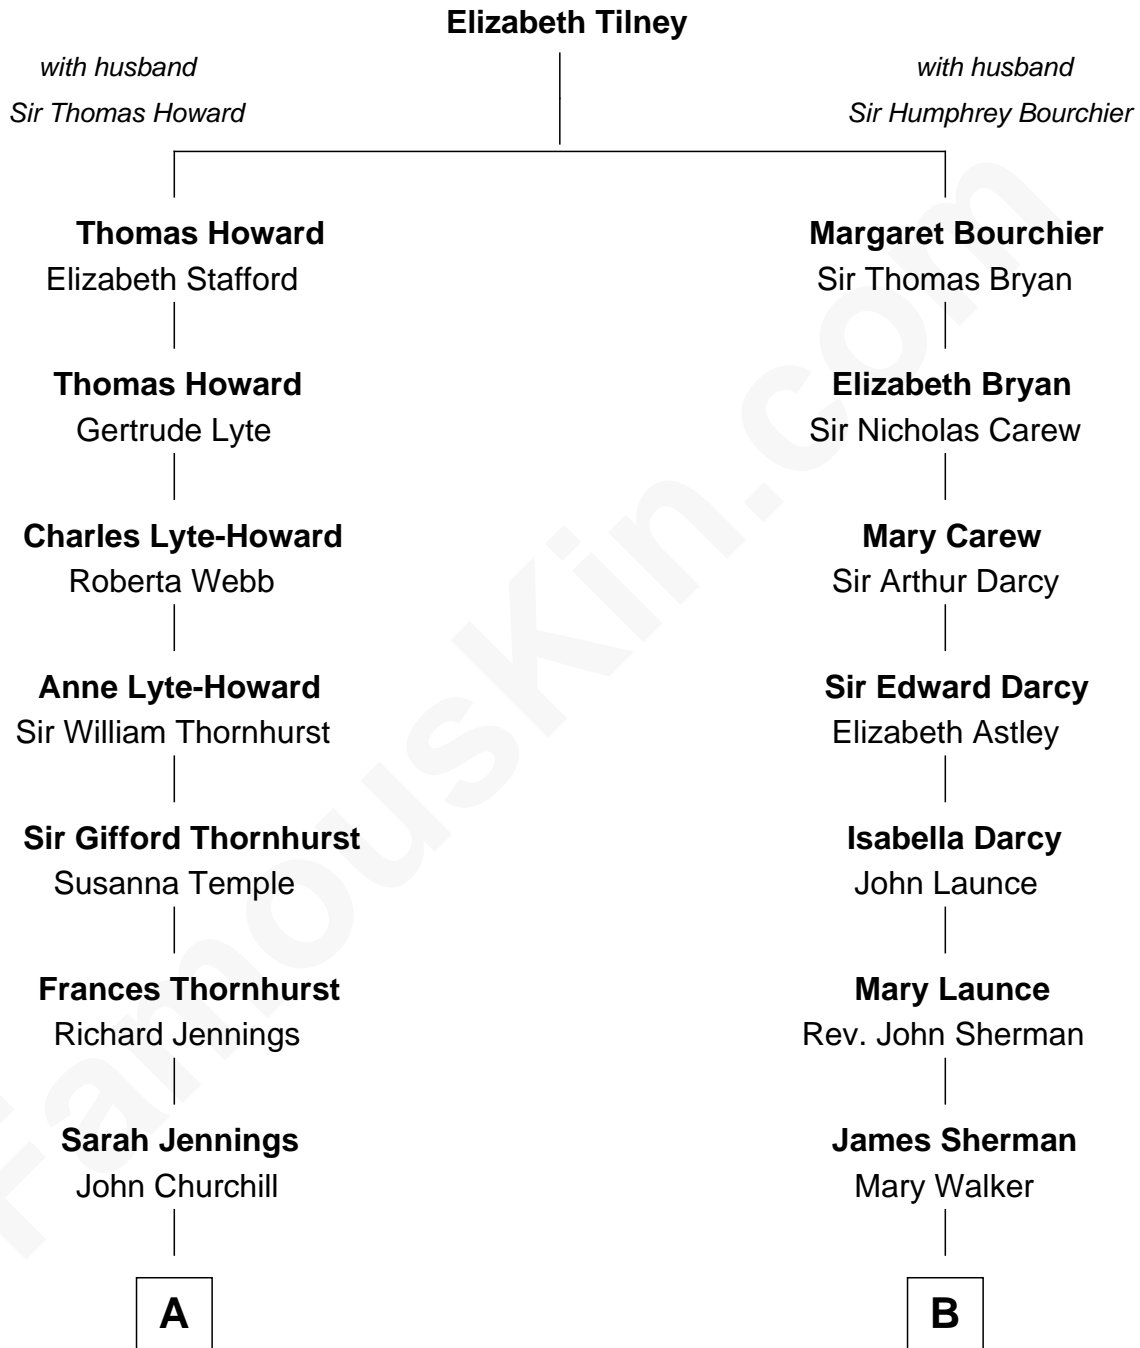

# FamousKin.com Relationship Chart of

**Princess Diana**

*Princess of Wales*

14th cousin 1 time removed of

**Norman Rockwell**

*American Artist*

**A**

**Anne Churchill**  
Sir Charles Spencer

**John Spencer**  
Georgiana Carolina Carteret

**John Spencer**  
Margaret Georgiana Poyntz

**George John Spencer**  
Lavina Bingham

**Frederick Spencer**  
Adelaide Horatia Elizabeth Seymour

**Charles Robert Spencer**  
Margaret Baring

**Albert Edward John Spencer**  
Cynthia Elinor Beatrix Hamilton

**Edward John Spencer**  
Frances Ruth Burke Roche

**Princess Diana**  
*Princess of Wales*

**B**

**John Sherman**  
Abigail Stone

**Phineas Sherman**  
Elizabeth Morgan