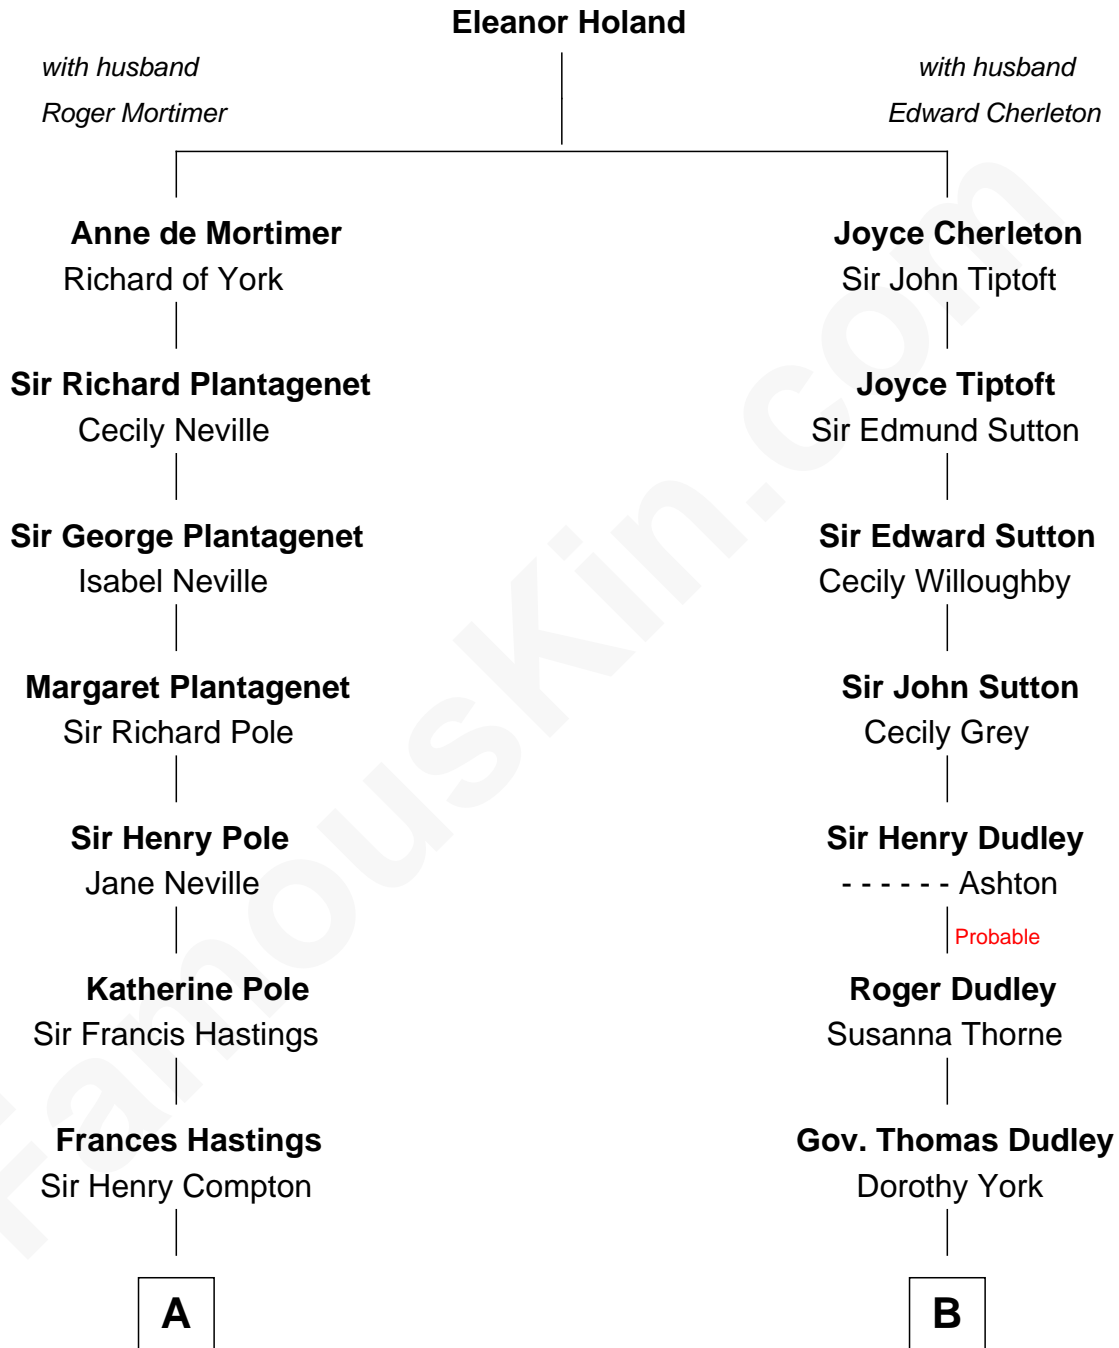

FamousKin.com Relationship Chart of

Princess Diana

Princess of Wales

12th cousin 6 times removed of

Nicholas Gilman

Signer of the U.S. Constitution

C

Edward John Spencer
Frances Ruth Burke Roche

Princess Diana
Princess of Wales

FamousKin.com