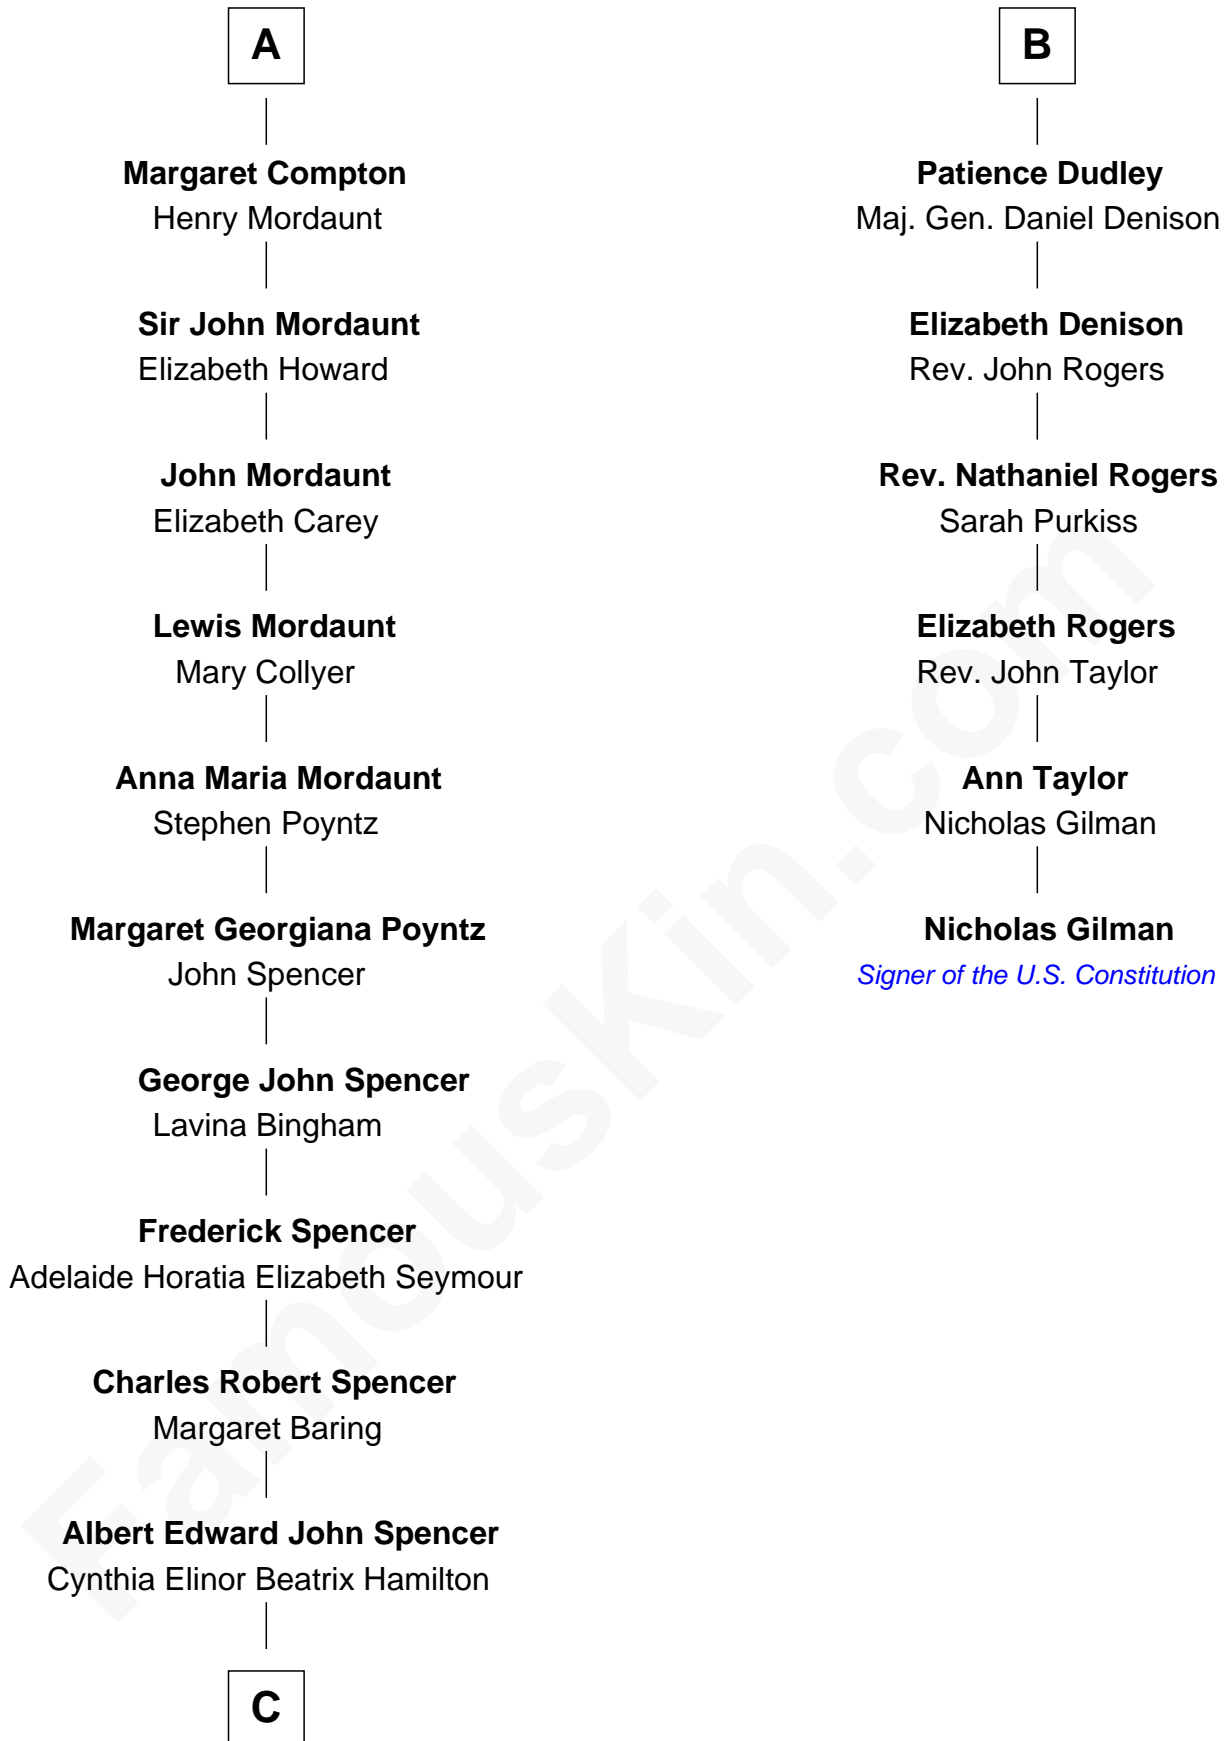

FamousKin.com Relationship Chart of

Princess Diana

Princess of Wales

12th cousin 6 times removed of

Nicholas Gilman

Signer of the U.S. Constitution

C

Edward John Spencer
Frances Ruth Burke Roche