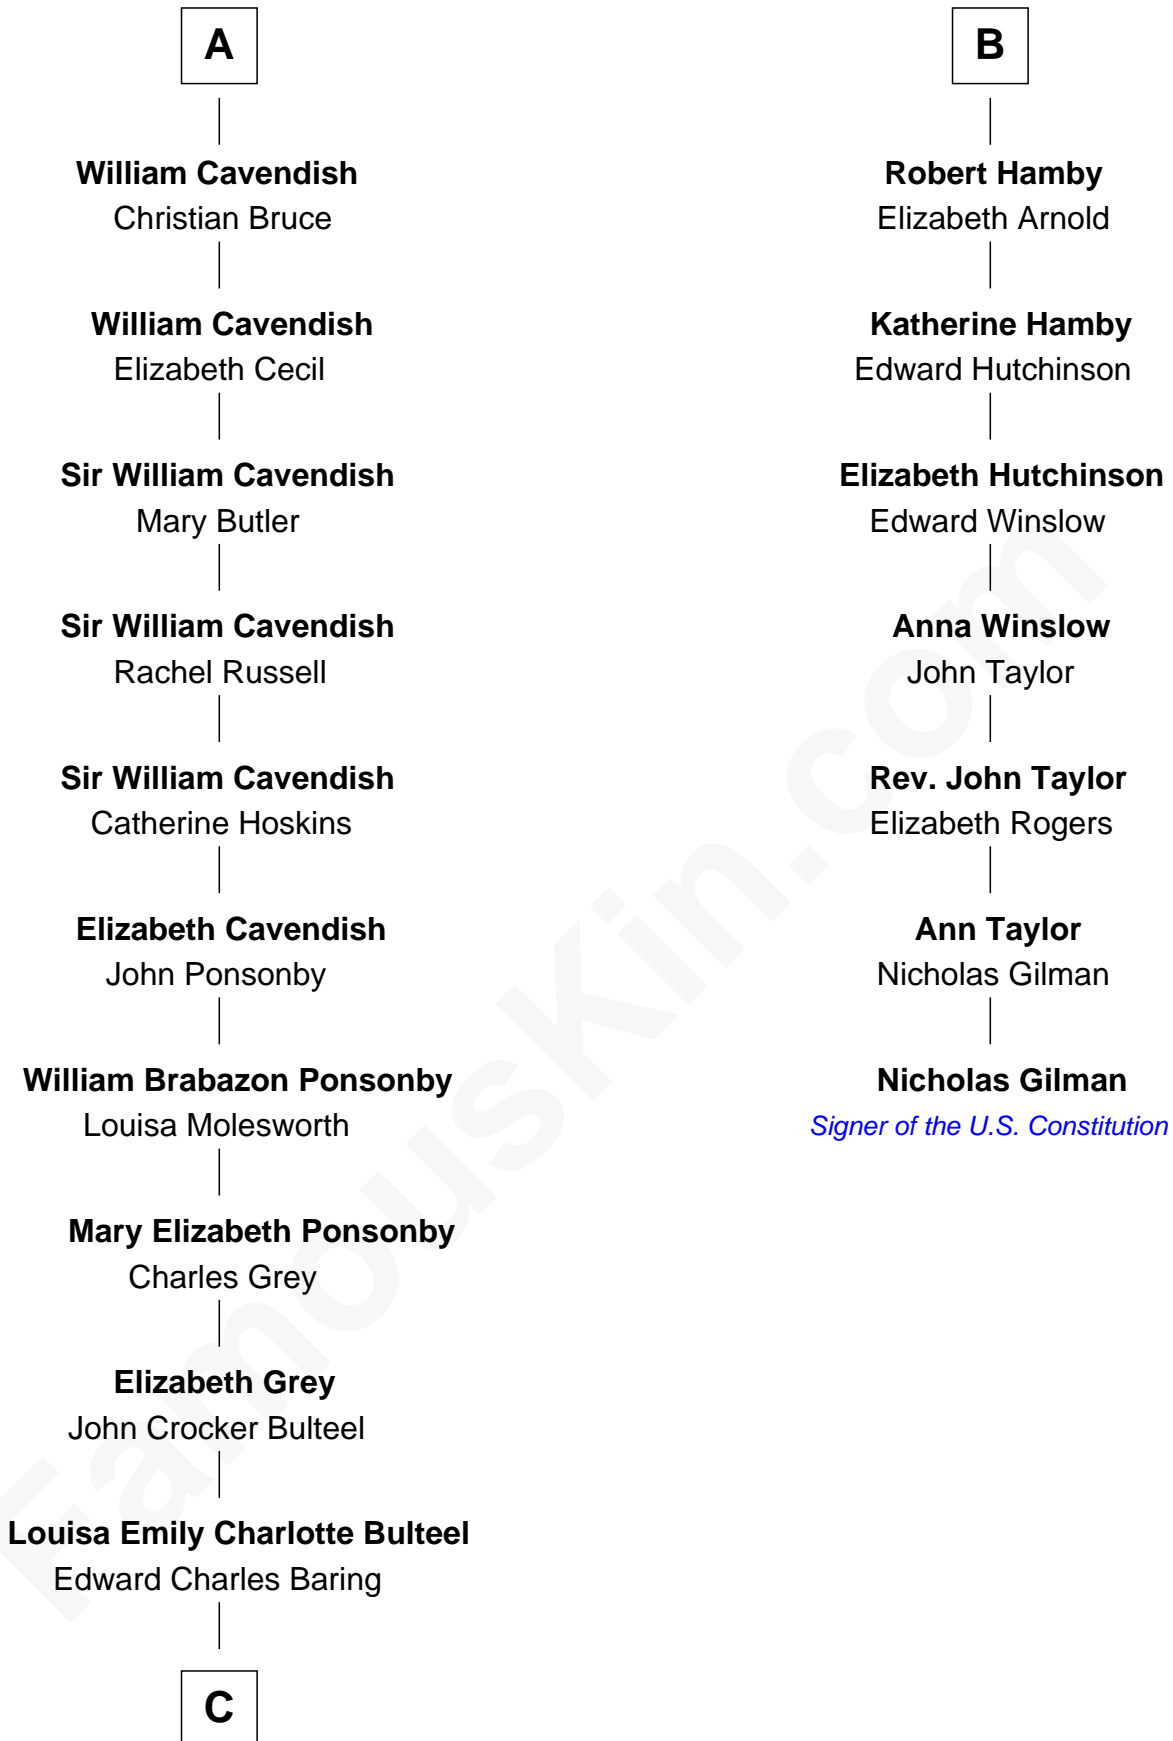

FamousKin.com Relationship Chart of

Princess Diana

Princess of Wales

13th cousin 7 times removed of

Nicholas Gilman

Signer of the U.S. Constitution

Sir Walter Tailboys

Margaret - - - - -

Agnes Cokefield

John Talboys

Katherine Gibthorpe

Margaret Talboys

John Ayscough

Elizabeth Ayscough

William Booth

John Booth

Anne Thimbleby

Eleanor Booth

Edward Hamby

William Hamby

Margaret Blewett

B

C

—
Margaret Baring
Charles Robert Spencer

—
Albert Edward John Spencer
Cynthia Elinor Beatrix Hamilton

—
Edward John Spencer
Frances Ruth Burke Roche

—
Princess Diana
Princess of Wales

FamousKin.com