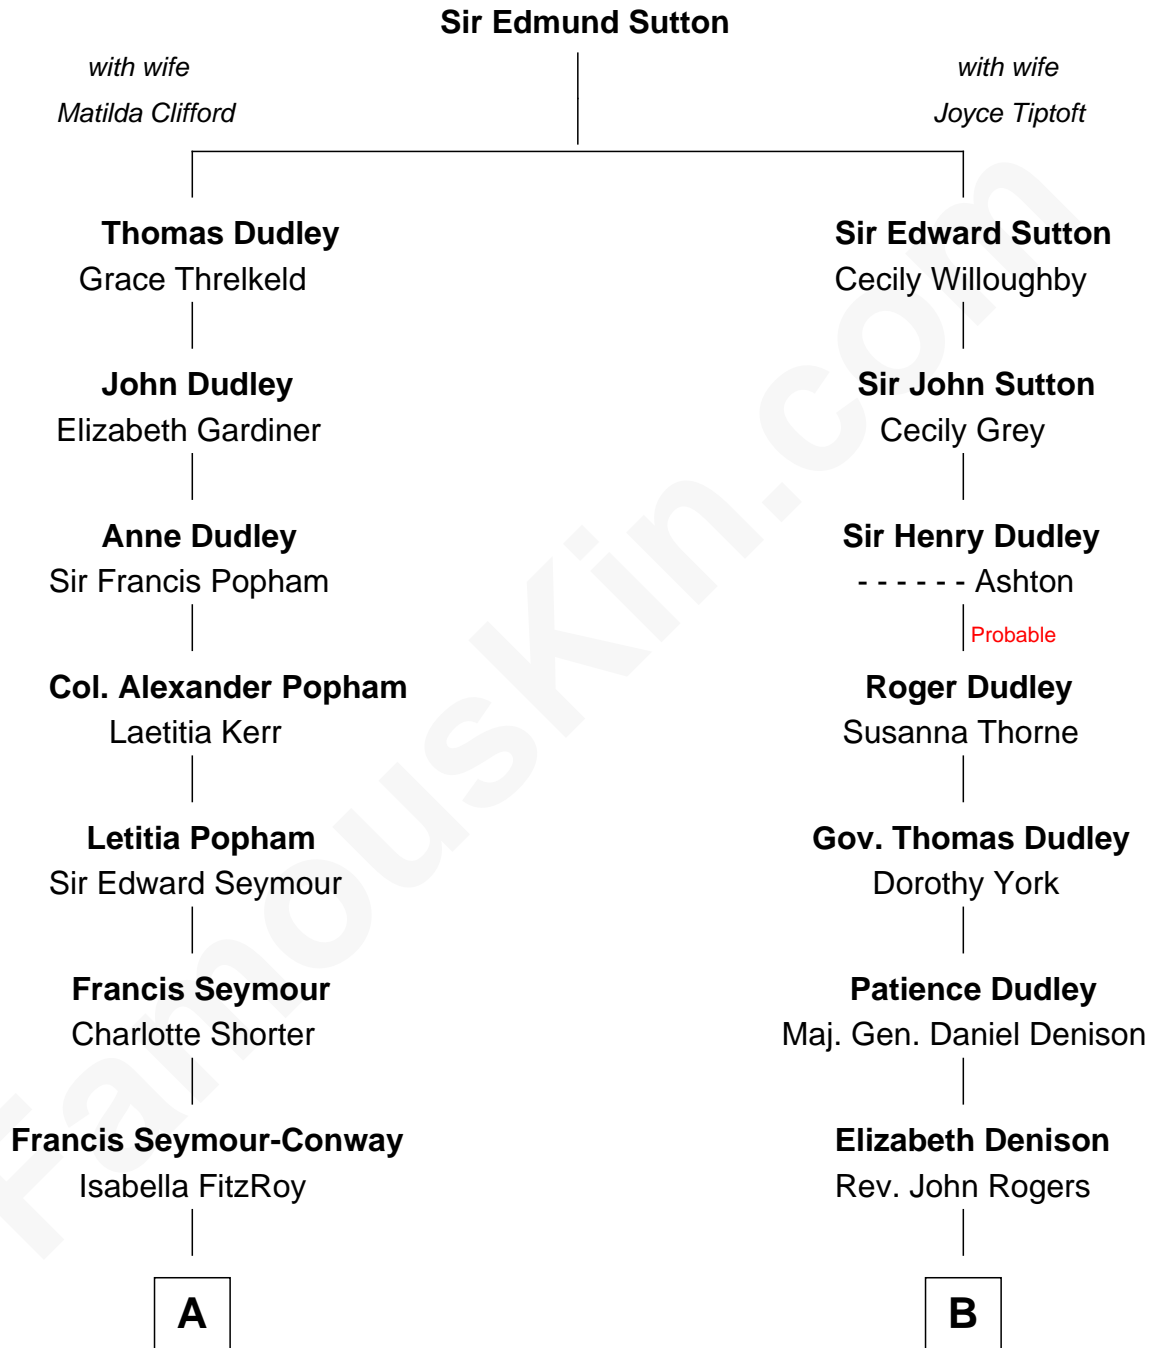

FamousKin.com Relationship Chart of

Princess Diana

Princess of Wales

10th cousin 3 times removed of

Nicholas Gilman

Signer of the U.S. Constitution

A

Hugh Seymour-Conway
Anne Horatia Waldegrave

Sir Horace Beauchamp Seymour
Elizabeth Malet Palk

Adelaide Horatia Elizabeth Seymour
Frederick Spencer

Charles Robert Spencer
Margaret Baring

Albert Edward John Spencer
Cynthia Elinor Beatrix Hamilton

Edward John Spencer
Frances Ruth Burke Roche