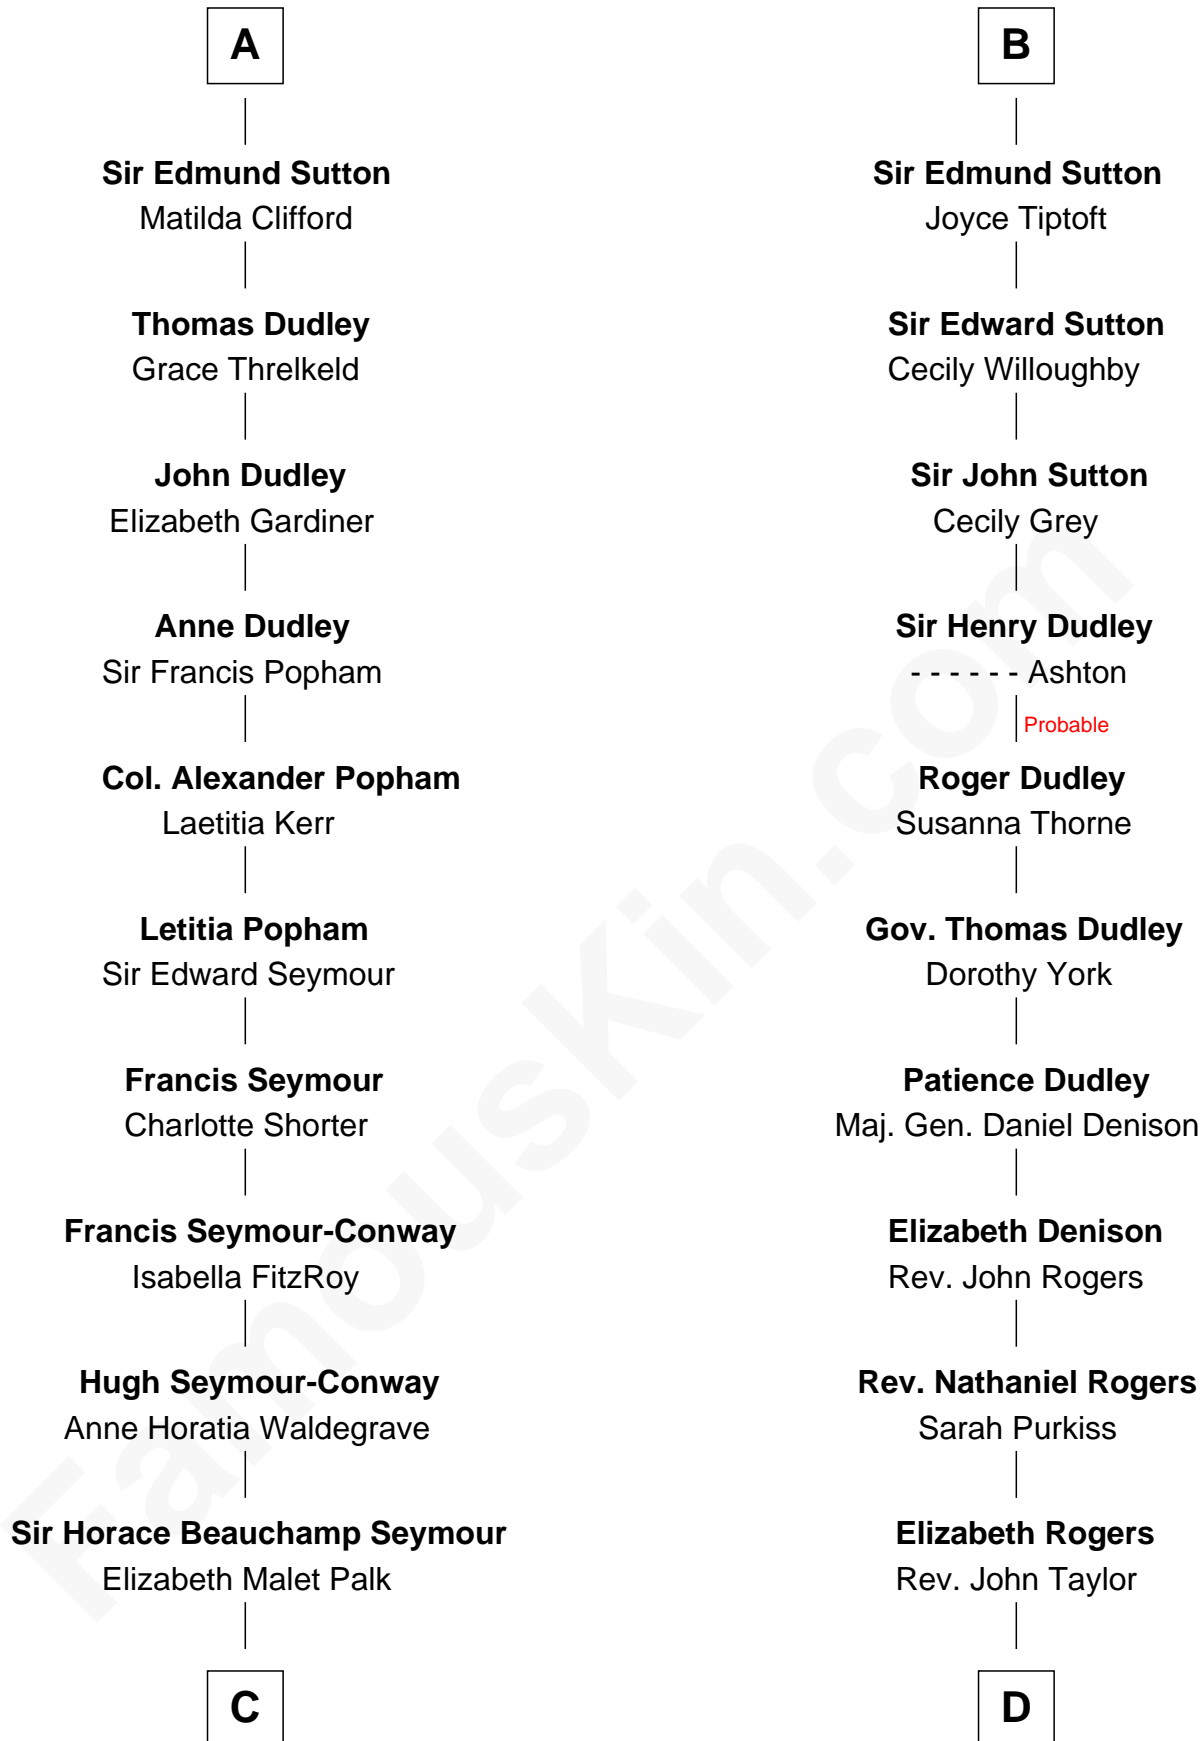

FamousKin.com Relationship Chart of

Princess Diana

Princess of Wales

18th cousin 3 times removed of

Nicholas Gilman

Signer of the U.S. Constitution

Sir Roger de Somery

Amabil de Chaucombe

Agnes - - - - -

Margaret de Somery

Sir John de Sutton

Sir John de Sutton

Isabel de Cherleton

Sir John de Sutton

Joan de Clinton

Sir John Sutton

Alice le Despenser

Sir John Sutton

Constance Blount

Sir John Sutton

Elizabeth Berkeley

B

C

Adelaide Horatia Elizabeth Seymour

Frederick Spencer

Charles Robert Spencer

Margaret Baring

Albert Edward John Spencer

Cynthia Elinor Beatrix Hamilton

Edward John Spencer

Frances Ruth Burke Roche

Princess Diana