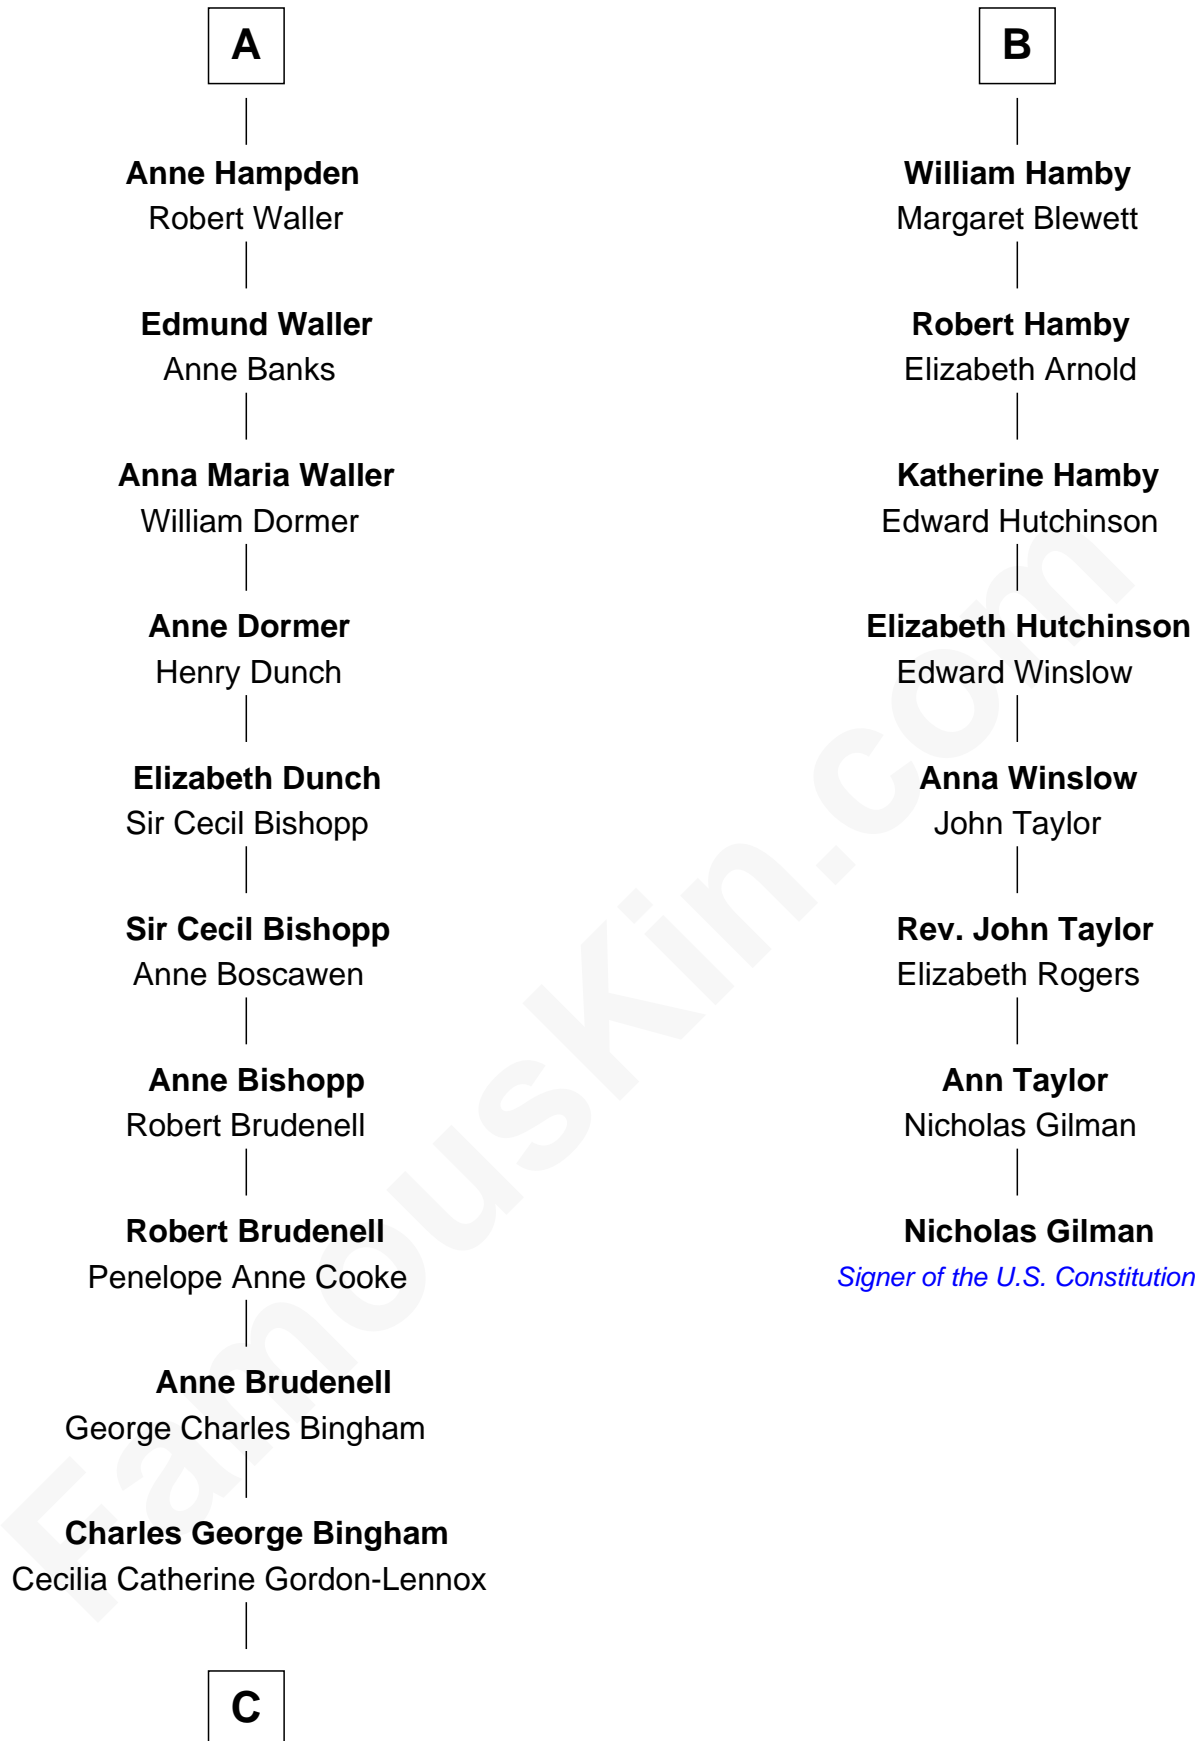

FamousKin.com Relationship Chart of

Princess Diana

Princess of Wales

14th cousin 6 times removed of

Nicholas Gilman

Signer of the U.S. Constitution

C

Rosalind Cecilia Caroline Bingham

James Albert Edward Hamilton

Cynthia Elinor Beatrix Hamilton

Albert Edward John Spencer

Edward John Spencer

Frances Ruth Burke Roche

Princess Diana

Princess of Wales

FamousKin.com