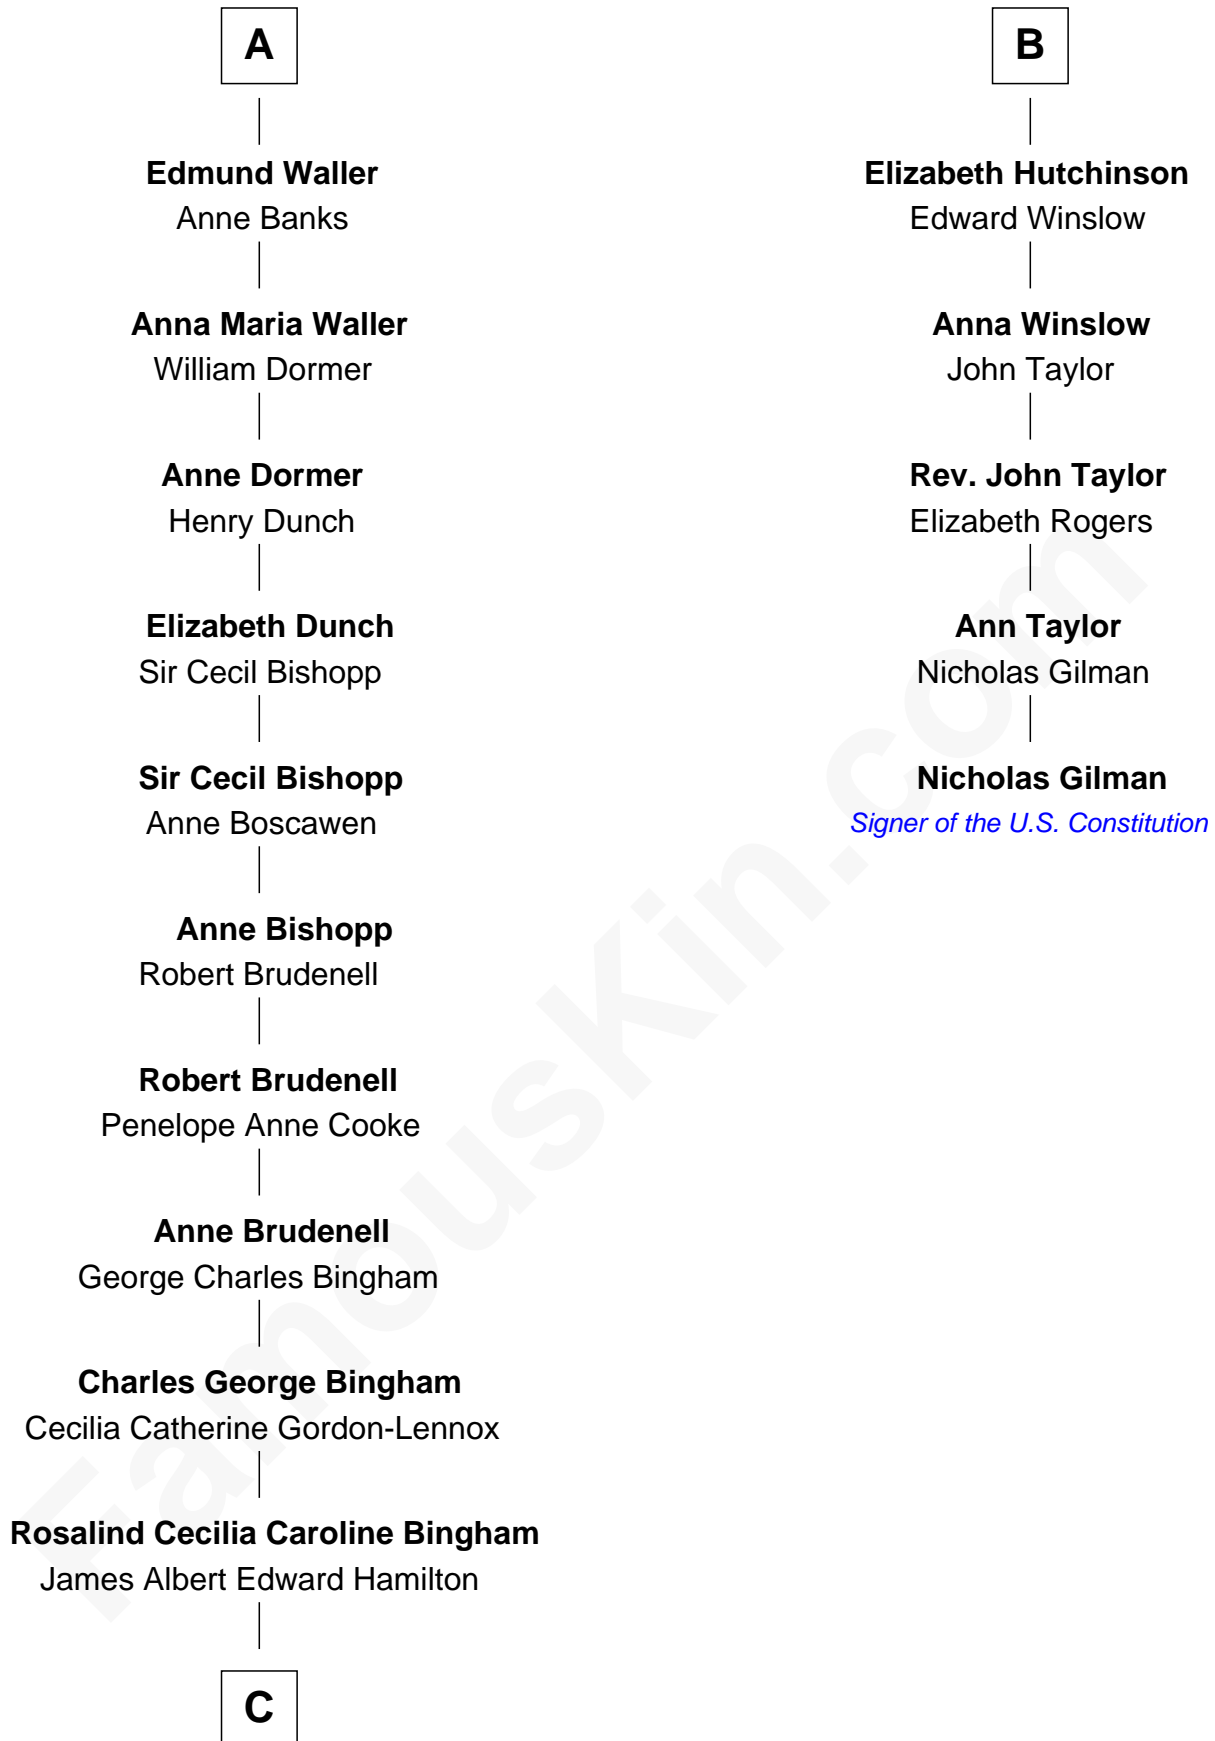

FamousKin.com Relationship Chart of

Princess Diana

Princess of Wales

11th cousin 8 times removed of

Nicholas Gilman

Signer of the U.S. Constitution

Sir Hugh Willoughby

Margaret Freville

C

Cynthia Elinor Beatrix Hamilton

Albert Edward John Spencer

Edward John Spencer

Frances Ruth Burke Roche

Princess Diana

Princess of Wales

FamousKin.com