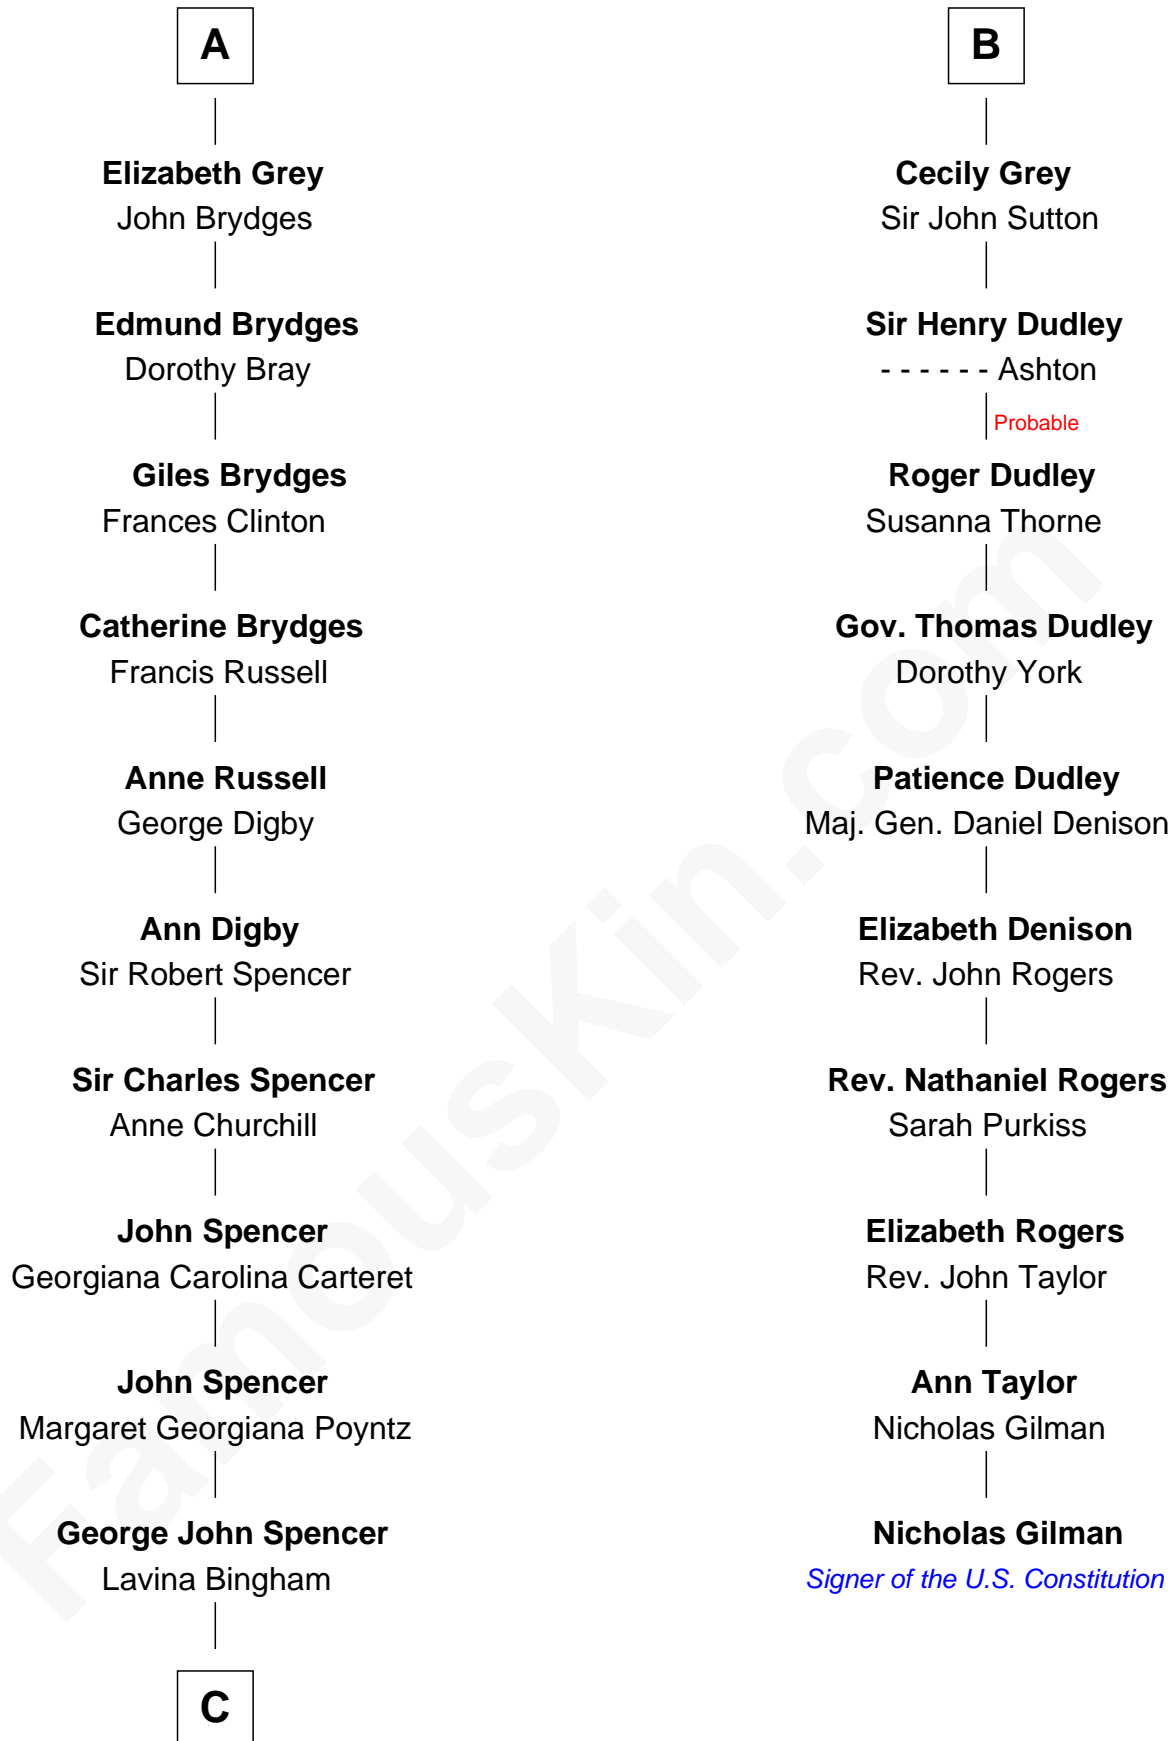

FamousKin.com Relationship Chart of

Princess Diana

Princess of Wales

16th cousin 5 times removed of

Nicholas Gilman

Signer of the U.S. Constitution

C

—
Frederick Spencer

Adelaide Horatia Elizabeth Seymour

—
Charles Robert Spencer

Margaret Baring

—
Albert Edward John Spencer

Cynthia Elinor Beatrix Hamilton

—
Edward John Spencer

Frances Ruth Burke Roche

—
Princess Diana