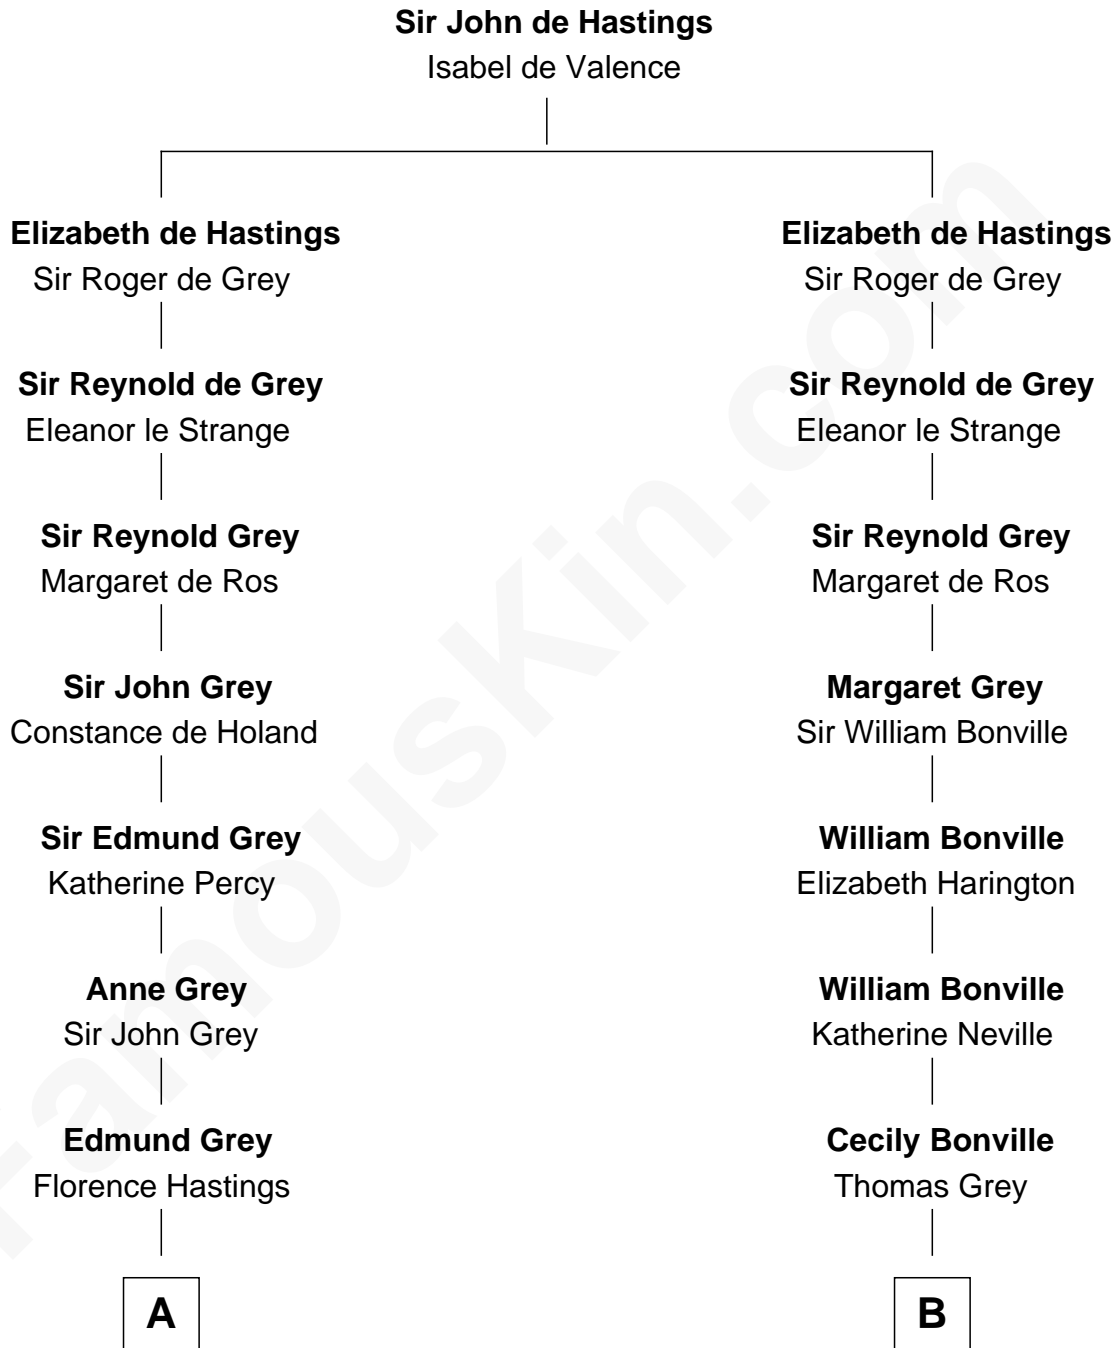

FamousKin.com Relationship Chart of

Princess Diana

Princess of Wales

16th cousin 5 times removed of

Nicholas Gilman

Signer of the U.S. Constitution

C

—
Frederick Spencer

Adelaide Horatia Elizabeth Seymour

—
Charles Robert Spencer

Margaret Baring

—
Albert Edward John Spencer

Cynthia Elinor Beatrix Hamilton

—
Edward John Spencer

Frances Ruth Burke Roche

—
Princess Diana