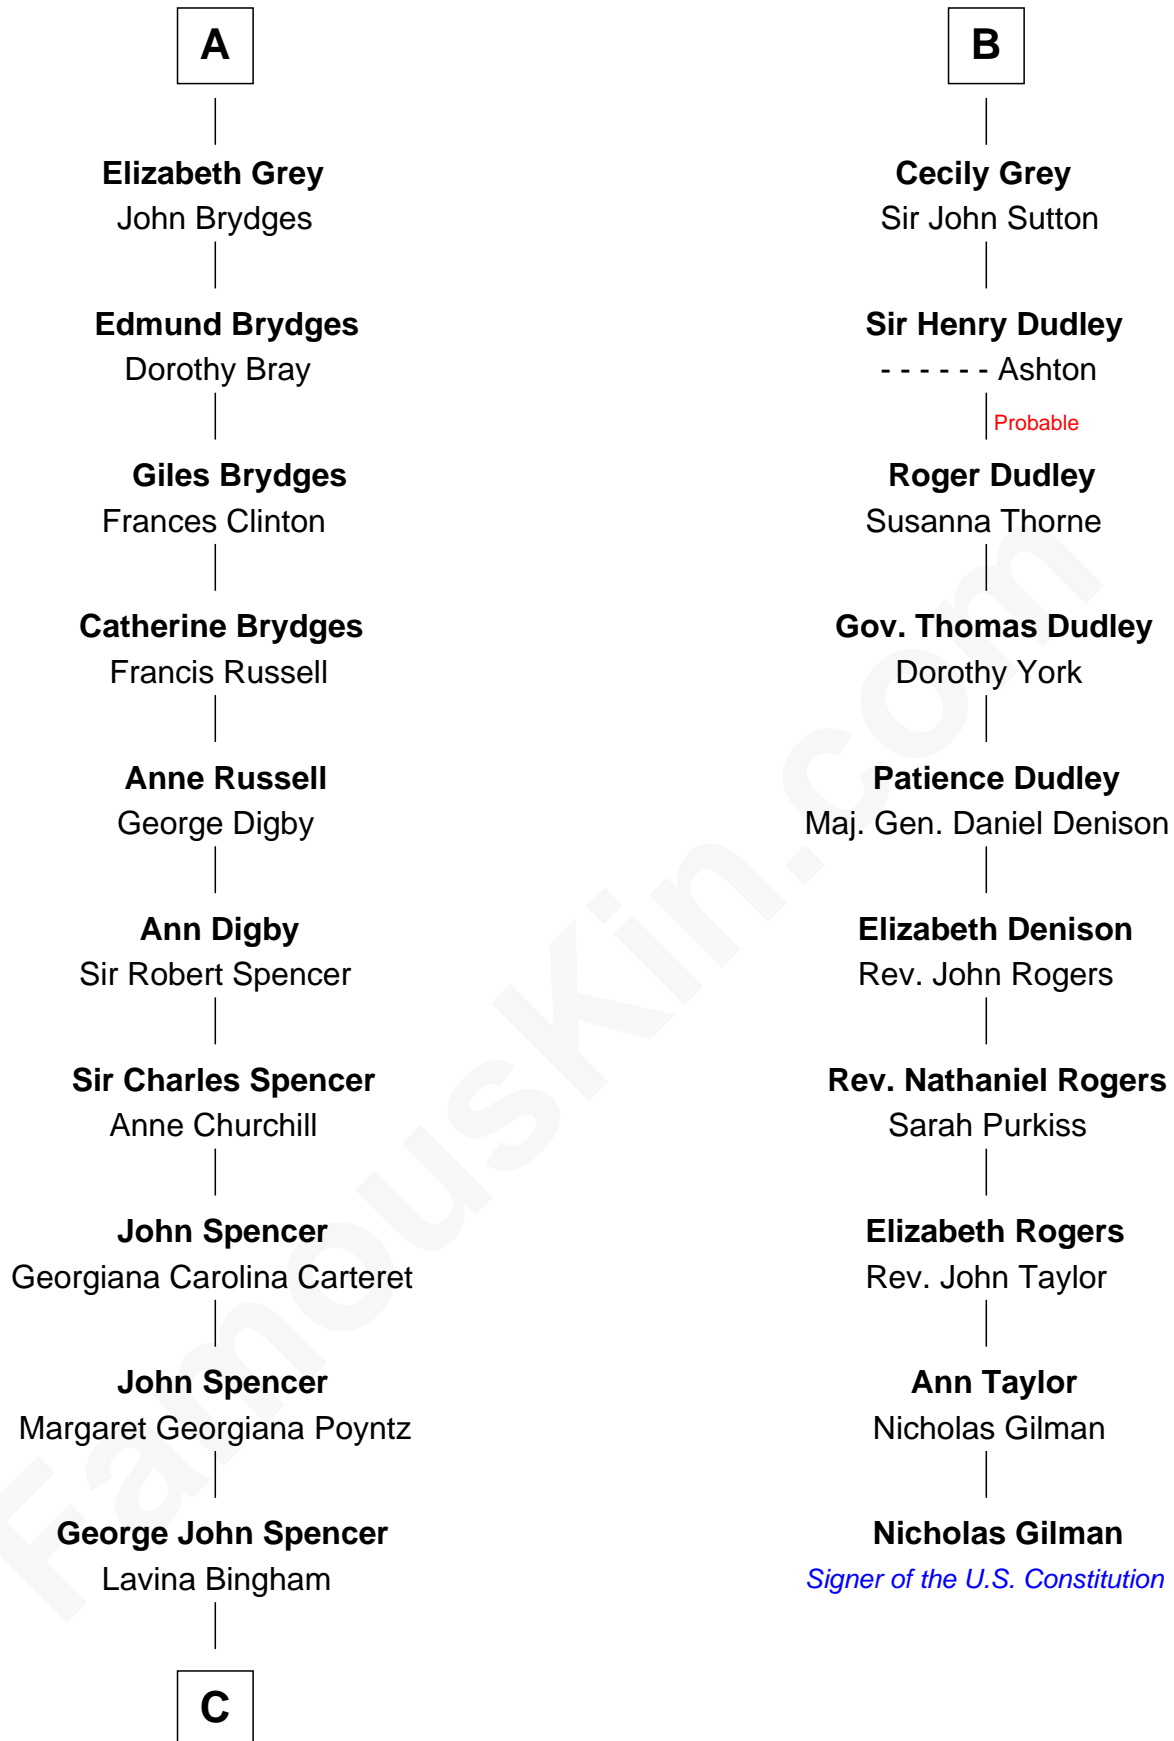

FamousKin.com Relationship Chart of

Princess Diana

Princess of Wales

16th cousin 5 times removed of

Nicholas Gilman

Signer of the U.S. Constitution

Sir William de Boteler

Ela Herdeburgh

C

—
Frederick Spencer

Adelaide Horatia Elizabeth Seymour

—
Charles Robert Spencer

Margaret Baring

—
Albert Edward John Spencer

Cynthia Elinor Beatrix Hamilton

—
Edward John Spencer