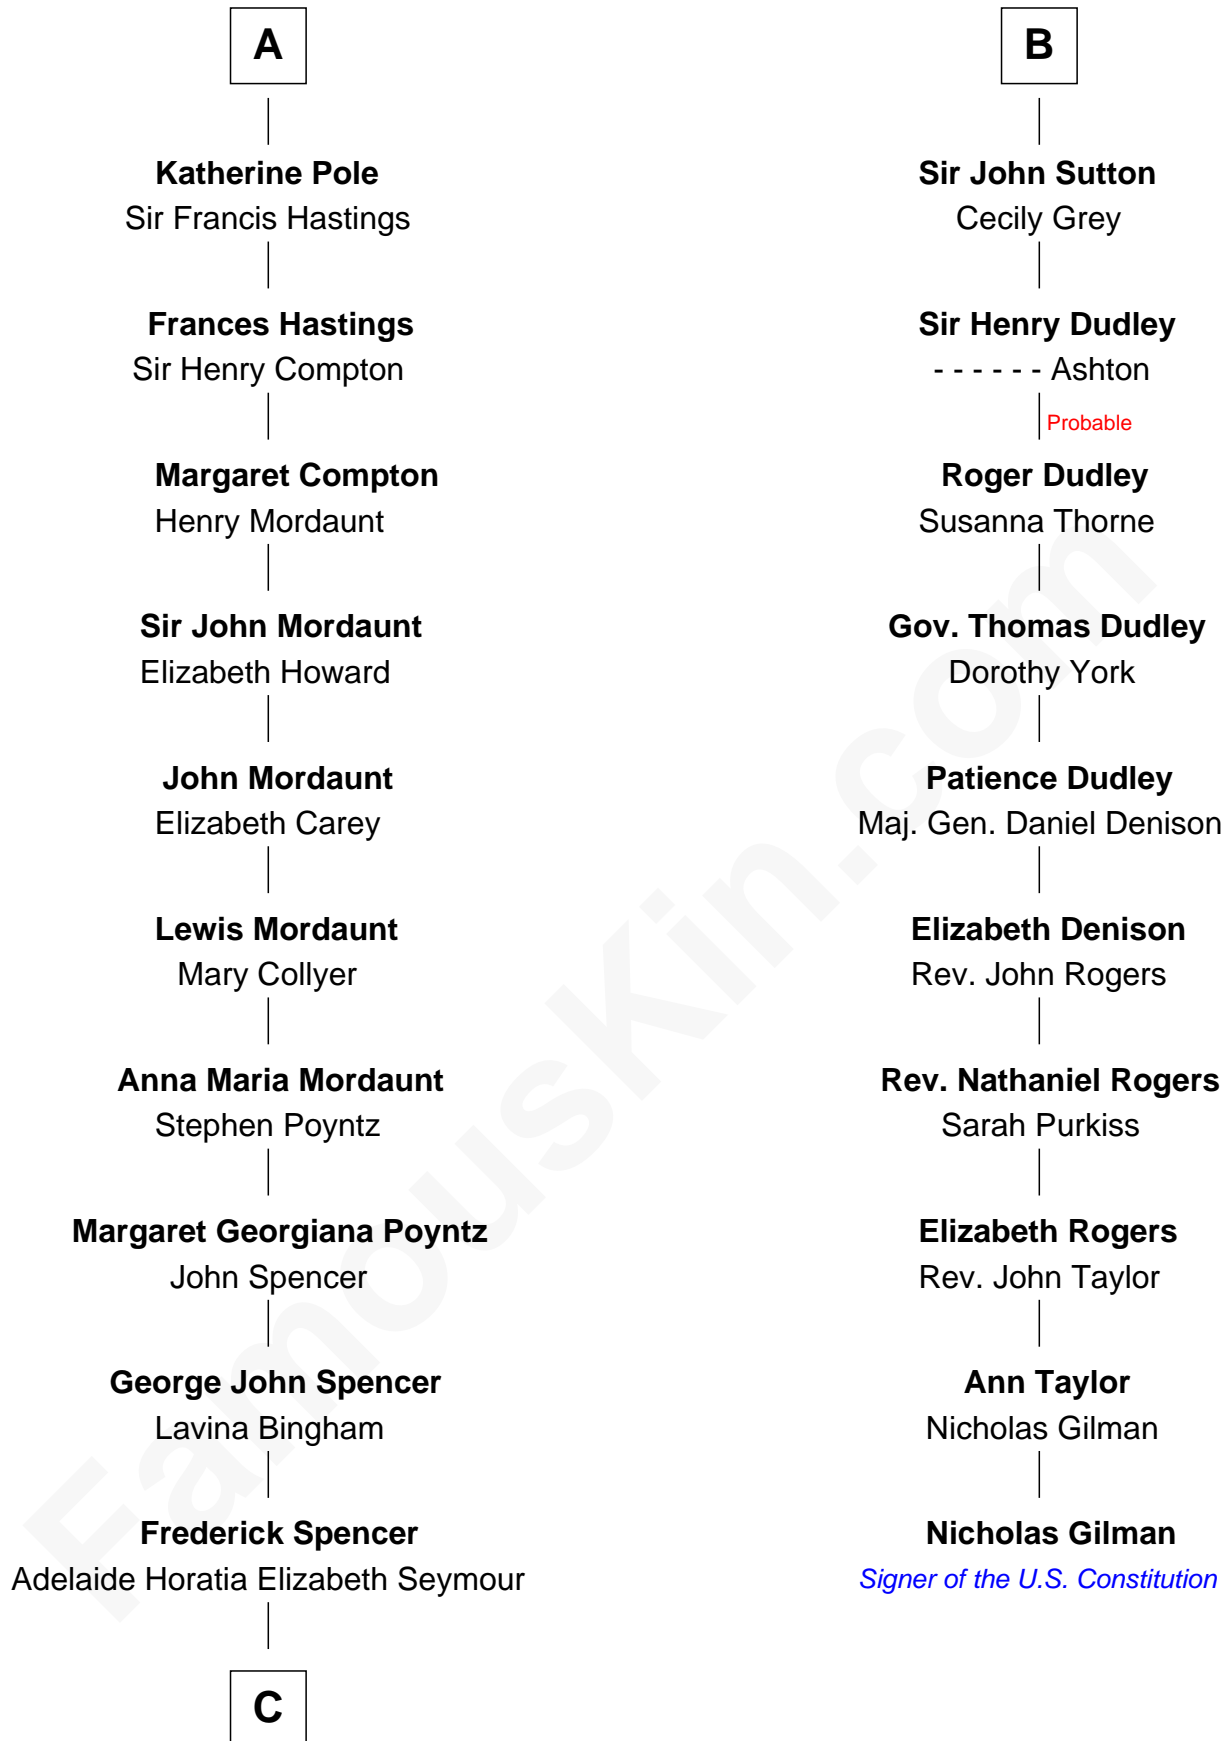

FamousKin.com Relationship Chart of

Princess Diana

Princess of Wales

16th cousin 4 times removed of

Nicholas Gilman

Signer of the U.S. Constitution

C

—
Charles Robert Spencer

Margaret Baring

—
Albert Edward John Spencer

Cynthia Elinor Beatrix Hamilton

—
Edward John Spencer

Frances Ruth Burke Roche

—
Princess Diana

Princess of Wales

FamousKin.com