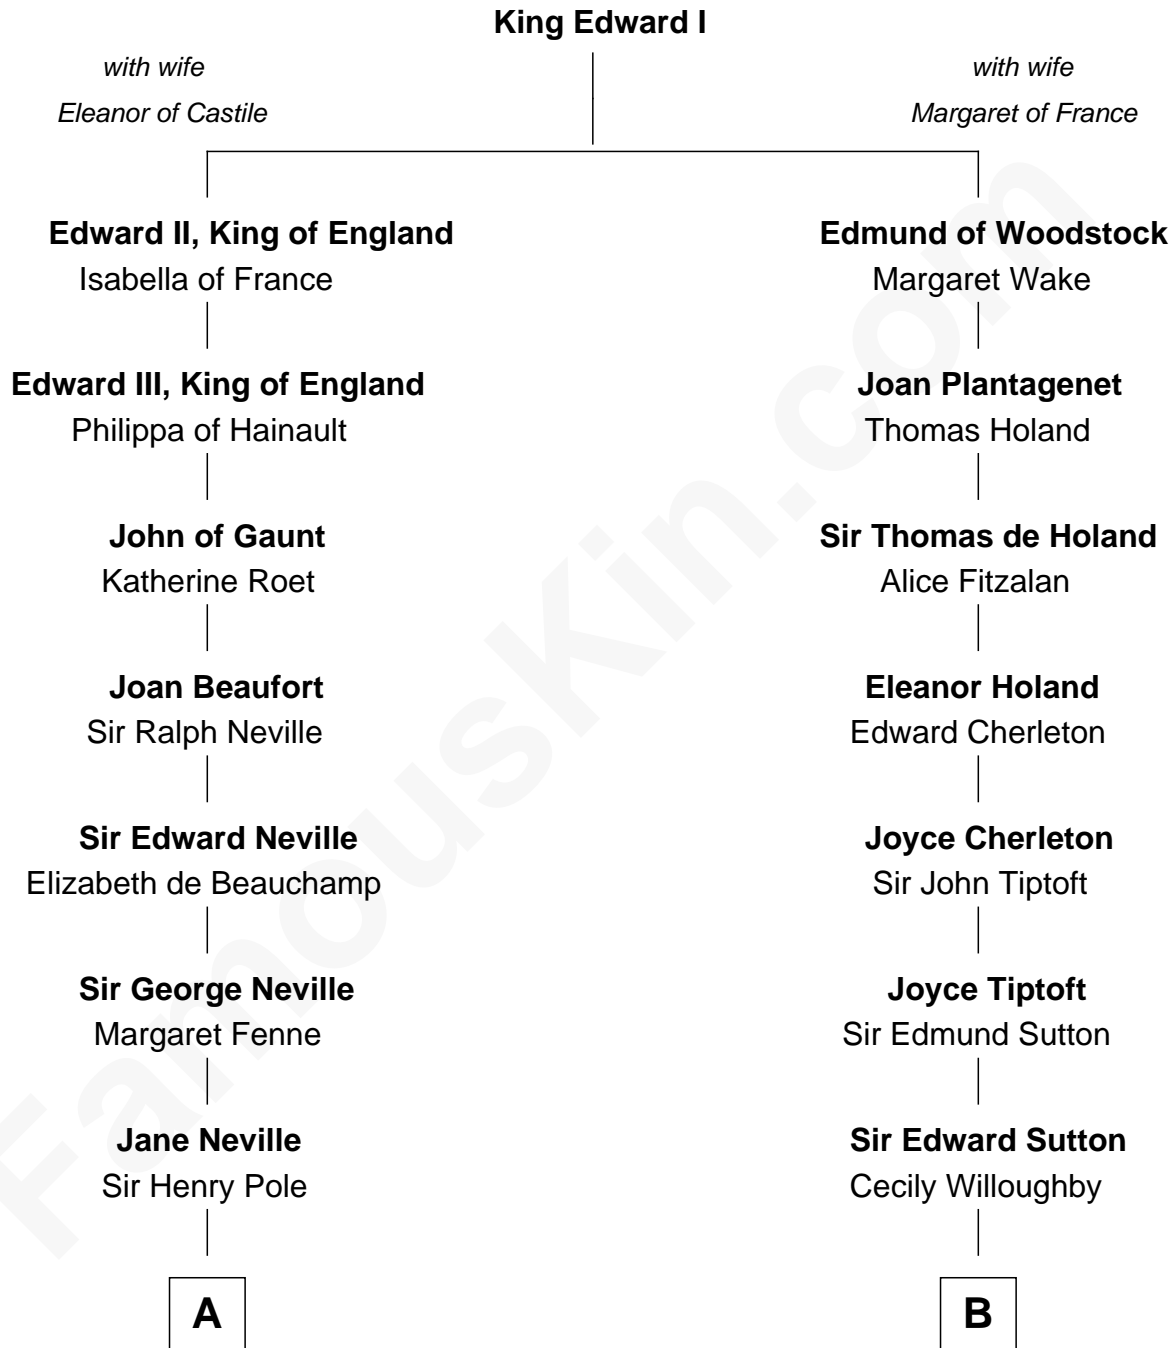

FamousKin.com Relationship Chart of

Princess Diana

Princess of Wales

16th cousin 4 times removed of

Nicholas Gilman

Signer of the U.S. Constitution

C

—
Charles Robert Spencer

Margaret Baring

—
Albert Edward John Spencer

Cynthia Elinor Beatrix Hamilton

—
Edward John Spencer

Frances Ruth Burke Roche

—
Princess Diana

Princess of Wales

FamousKin.com