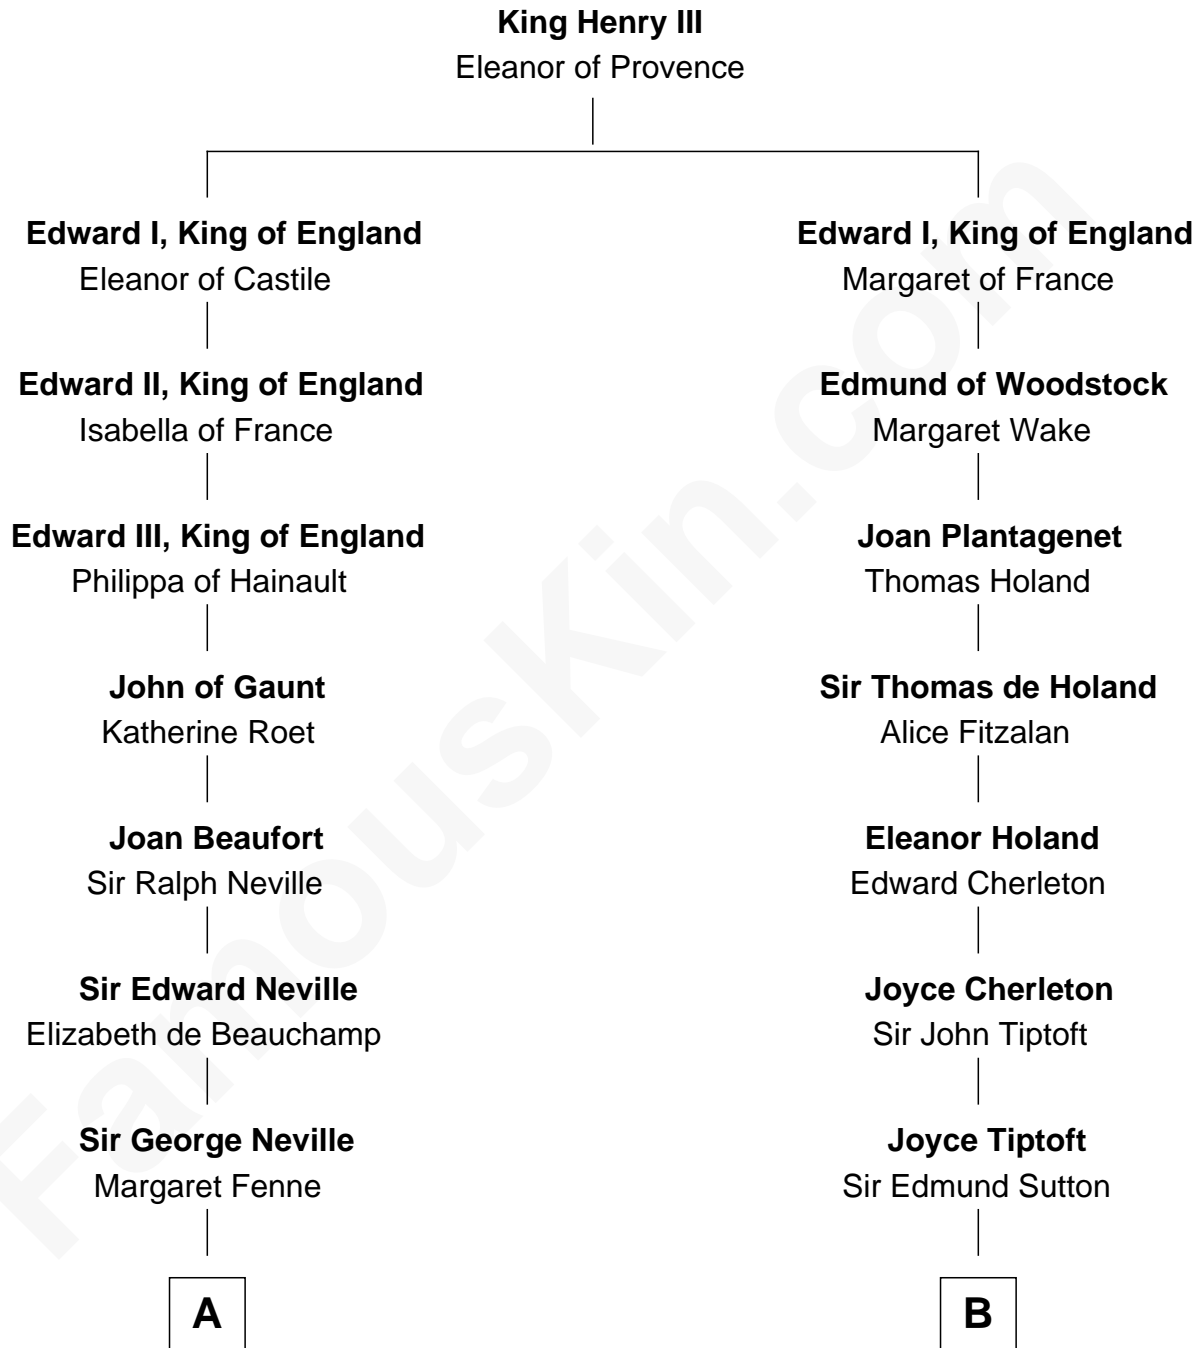

# FamousKin.com Relationship Chart of

**Princess Diana**

*Princess of Wales*

17th cousin 4 times removed of

**Nicholas Gilman**

*Signer of the U.S. Constitution*

**C**

—  
**Frederick Spencer**

Adelaide Horatia Elizabeth Seymour

—  
**Charles Robert Spencer**

Margaret Baring

—  
**Albert Edward John Spencer**

Cynthia Elinor Beatrix Hamilton

—  
**Edward John Spencer**

Frances Ruth Burke Roche

—  
**Princess Diana**

*Princess of Wales*

FamousKin.com