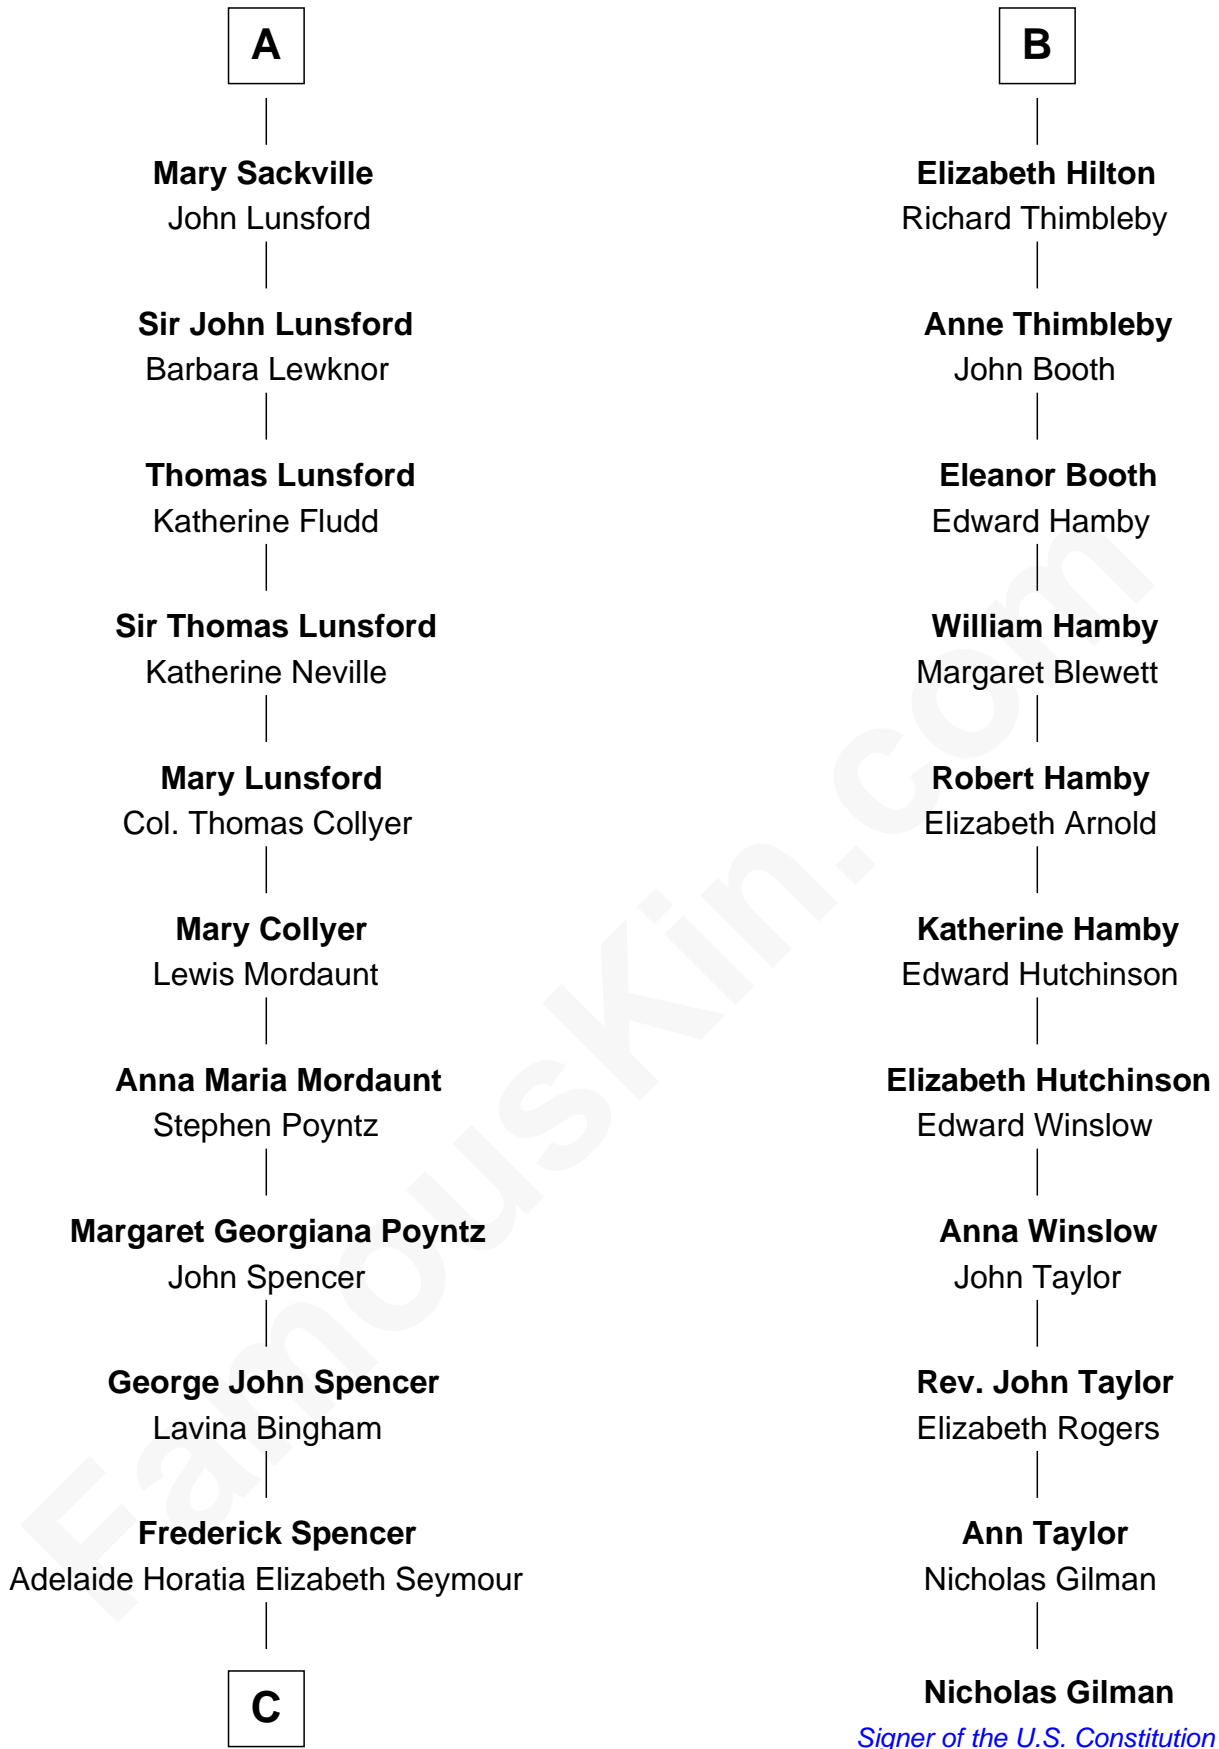

# FamousKin.com Relationship Chart of

**Princess Diana**

*Princess of Wales*

17th cousin 3 times removed of

**Nicholas Gilman**

*Signer of the U.S. Constitution*

**C**

—  
**Charles Robert Spencer**

Margaret Baring

—  
**Albert Edward John Spencer**

Cynthia Elinor Beatrix Hamilton

—  
**Edward John Spencer**

Frances Ruth Burke Roche

—  
**Princess Diana**

*Princess of Wales*

FamousKin.com