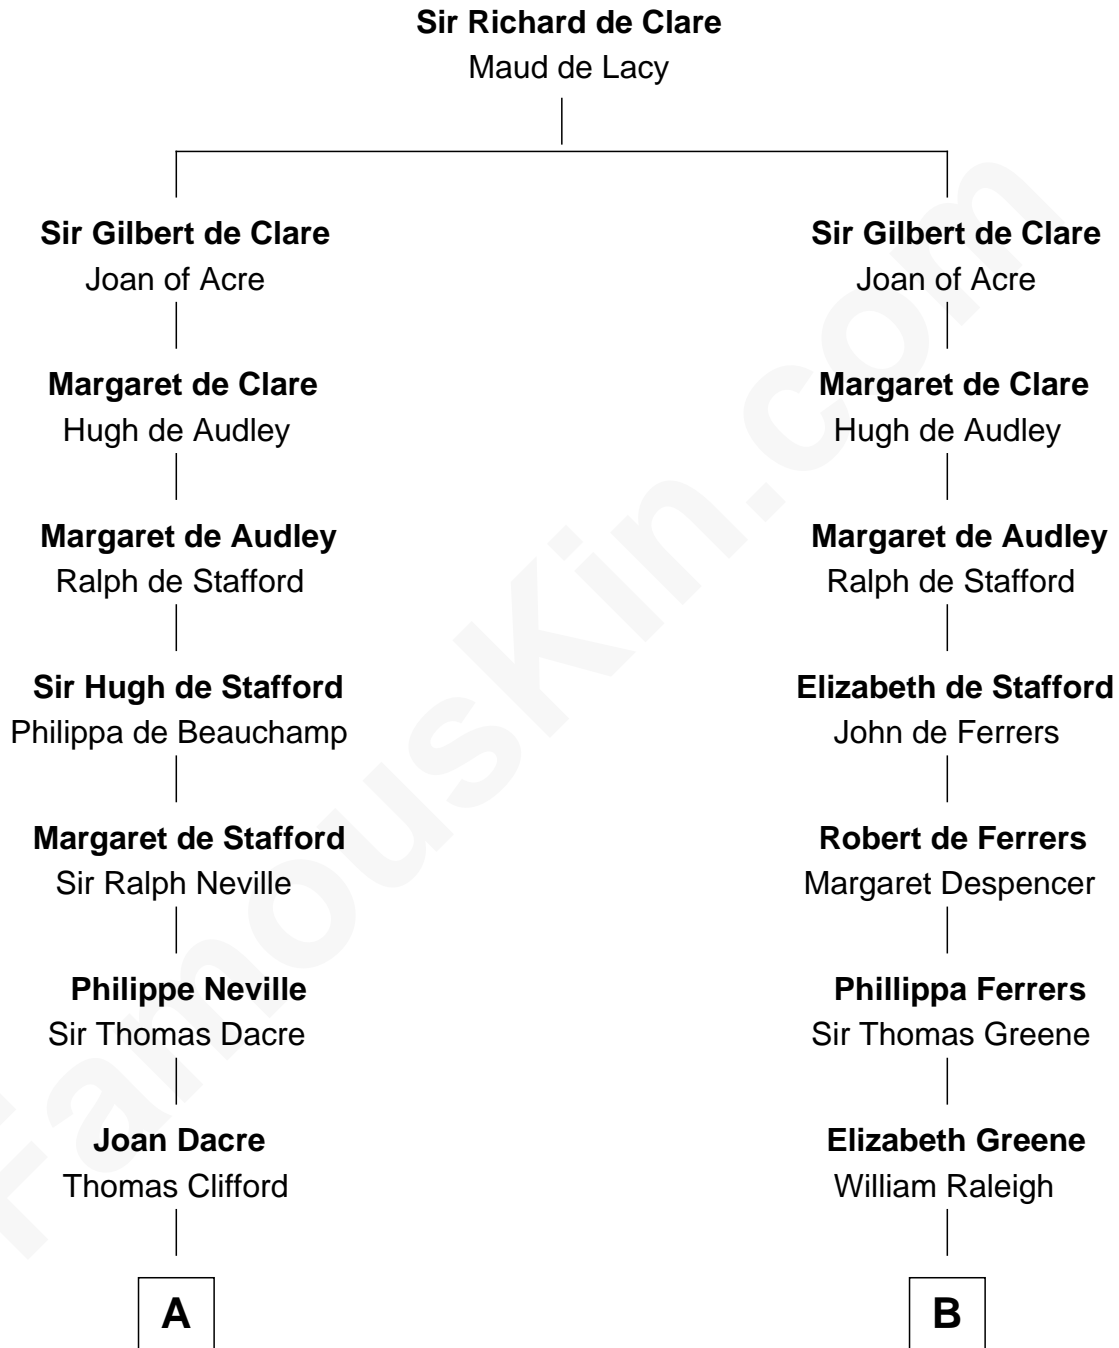

FamousKin.com Relationship Chart of

Princess Diana

Princess of Wales

18th cousin 3 times removed of

Nicholas Gilman

Signer of the U.S. Constitution

C

Adelaide Horatia Elizabeth Seymour

Frederick Spencer

Charles Robert Spencer

Margaret Baring

Albert Edward John Spencer

Cynthia Elinor Beatrix Hamilton

Edward John Spencer

Frances Ruth Burke Roche

Princess Diana