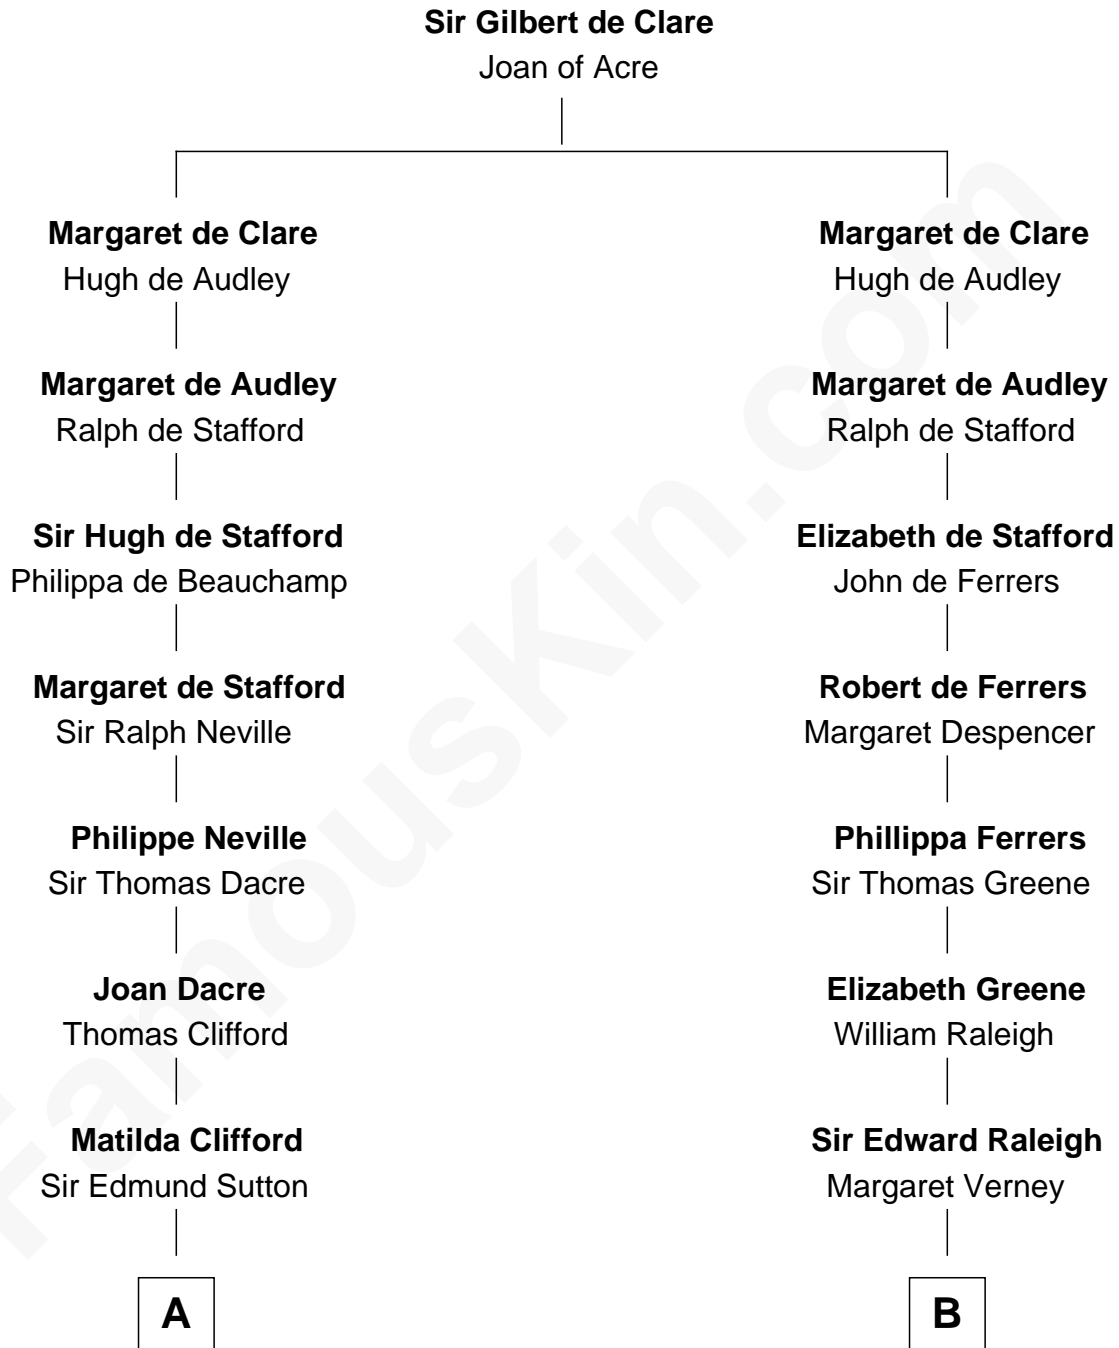

FamousKin.com Relationship Chart of

Princess Diana

Princess of Wales

17th cousin 3 times removed of

Nicholas Gilman

Signer of the U.S. Constitution

C

—
Charles Robert Spencer

Margaret Baring

—
Albert Edward John Spencer

Cynthia Elinor Beatrix Hamilton

—
Edward John Spencer

Frances Ruth Burke Roche

—
Princess Diana

Princess of Wales

FamousKin.com