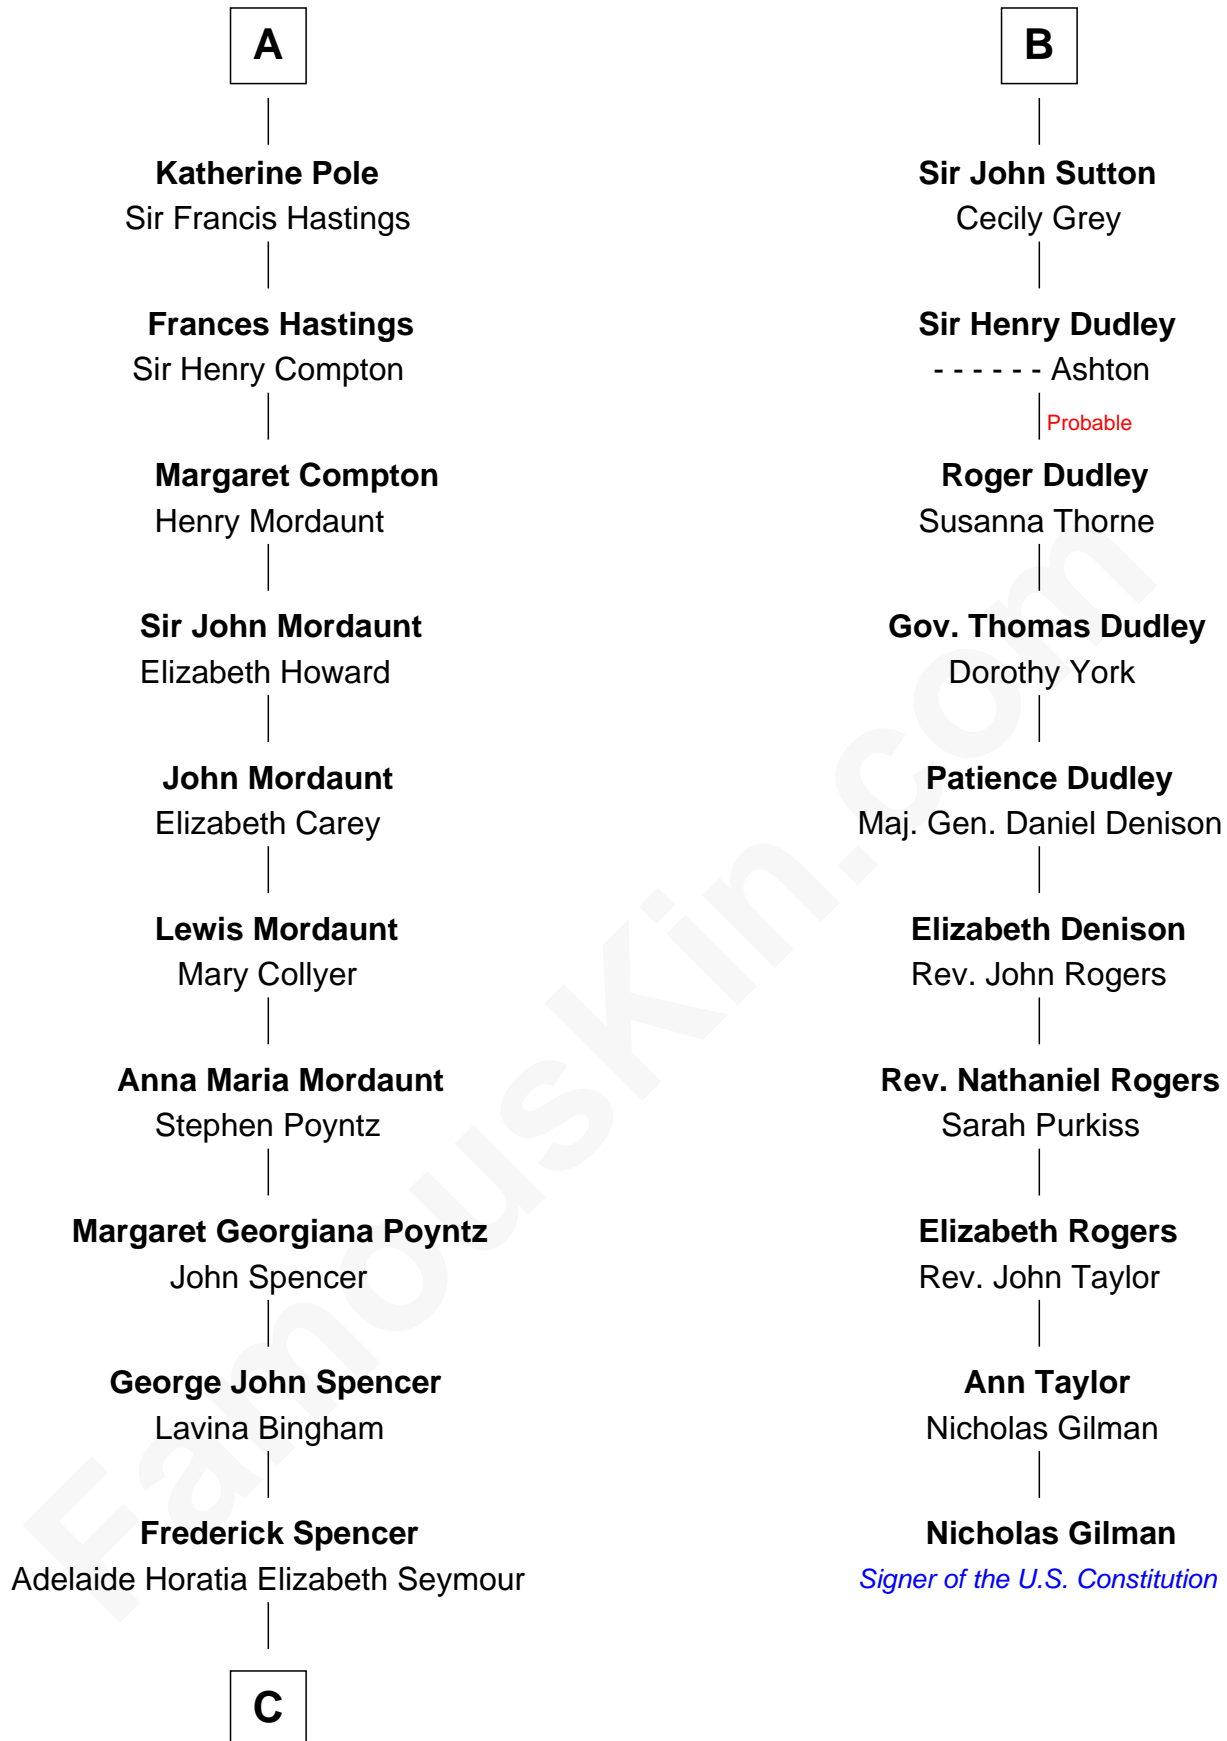

# FamousKin.com Relationship Chart of

**Princess Diana**

*Princess of Wales*

16th cousin 4 times removed of

**Nicholas Gilman**

*Signer of the U.S. Constitution*

**Sir Edmund Mortimer**

Margaret de Fiennes

**C**

—  
**Charles Robert Spencer**

Margaret Baring

—  
**Albert Edward John Spencer**

Cynthia Elinor Beatrix Hamilton

—  
**Edward John Spencer**

Frances Ruth Burke Roche

—  
**Princess Diana**

*Princess of Wales*

FamousKin.com