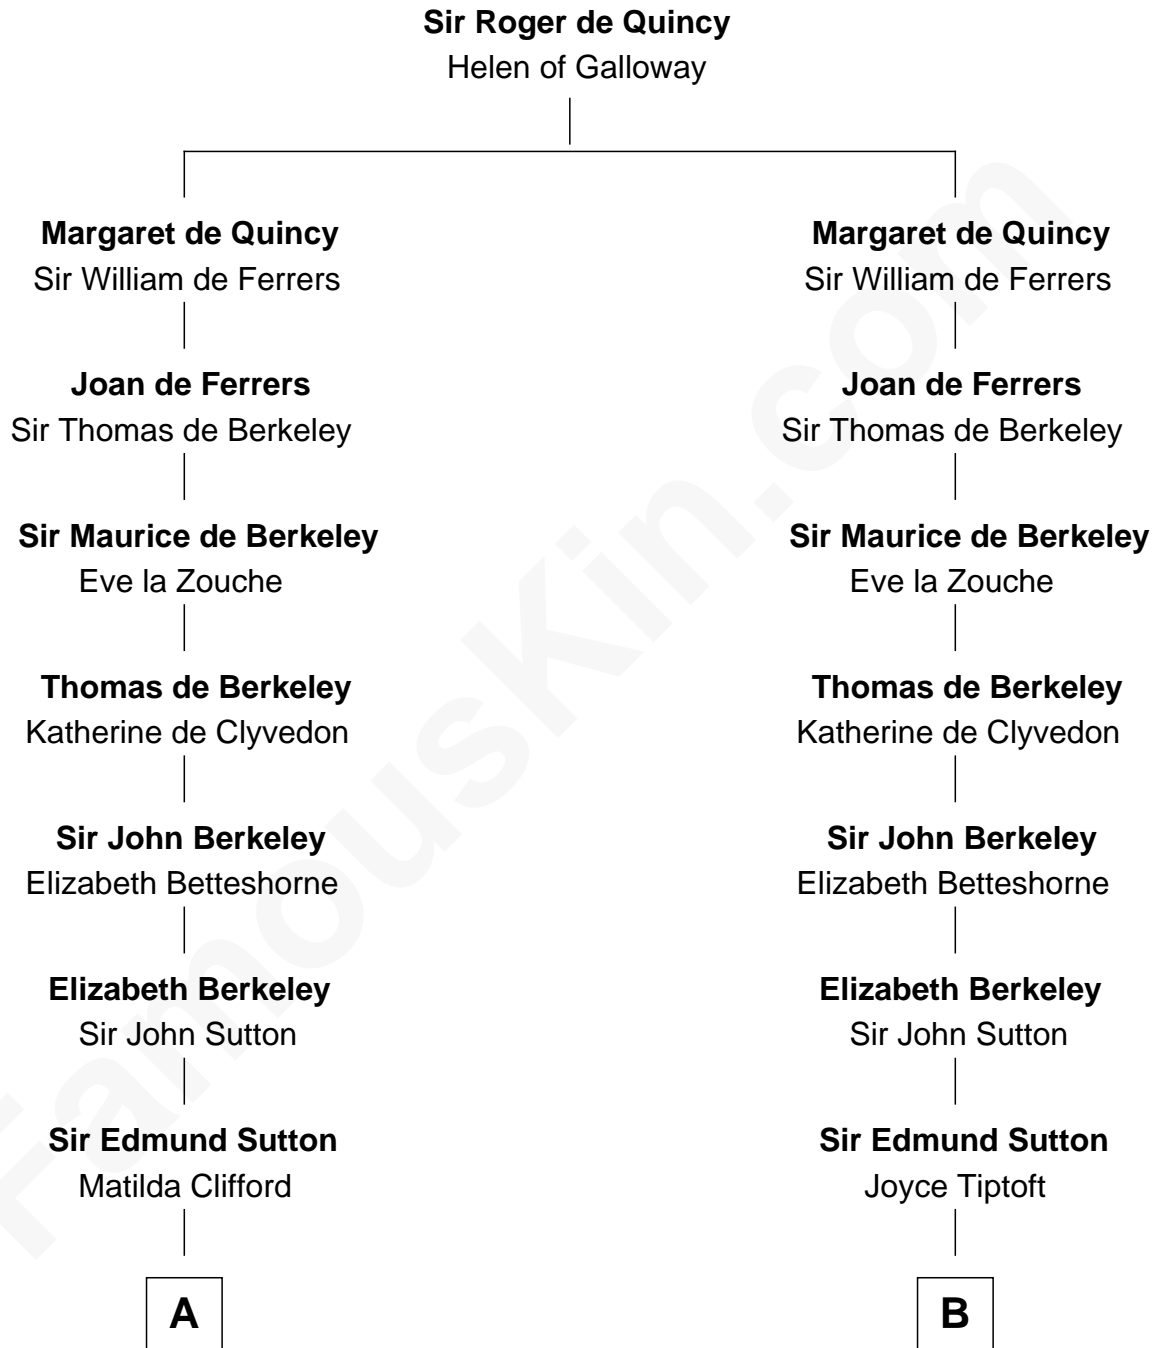

FamousKin.com Relationship Chart of

Princess Diana

Princess of Wales

17th cousin 3 times removed of

Nicholas Gilman

Signer of the U.S. Constitution

C

—
Charles Robert Spencer

Margaret Baring

—
Albert Edward John Spencer

Cynthia Elinor Beatrix Hamilton

—
Edward John Spencer

Frances Ruth Burke Roche

—
Princess Diana

Princess of Wales

FamousKin.com