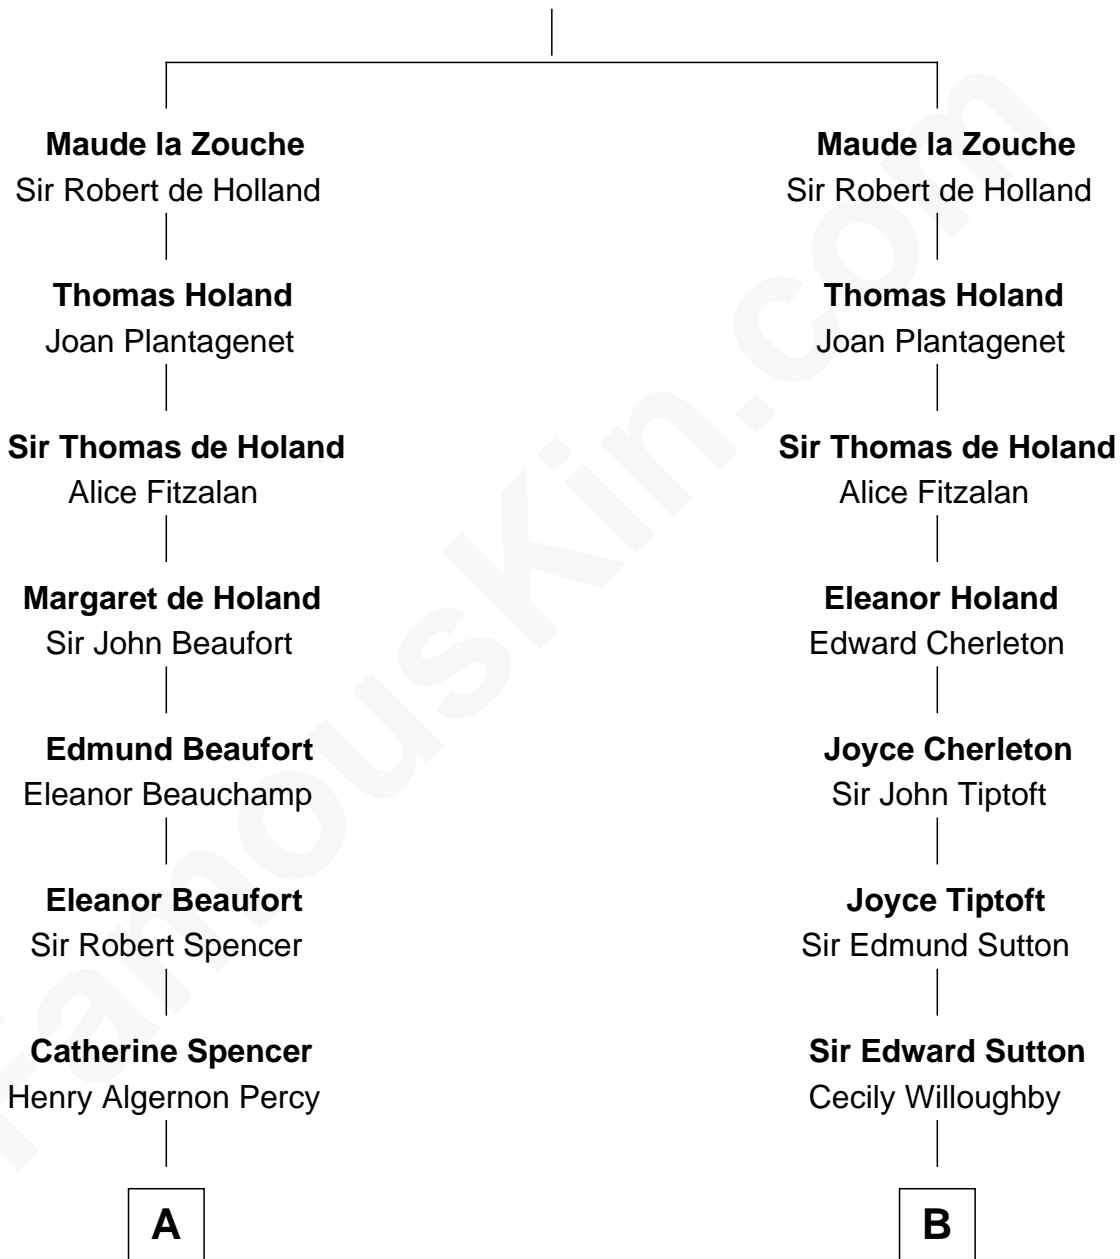

FamousKin.com Relationship Chart of

Princess Diana

Princess of Wales

16th cousin 5 times removed of

Nicholas Gilman

Signer of the U.S. Constitution

Sir Alan la Zouche

Eleanor de Segrave

C

—
Frederick Spencer

Adelaide Horatia Elizabeth Seymour

—
Charles Robert Spencer

Margaret Baring

—
Albert Edward John Spencer

Cynthia Elinor Beatrix Hamilton

—
Edward John Spencer

Frances Ruth Burke Roche

—
Princess Diana

Princess of Wales

FamousKin.com