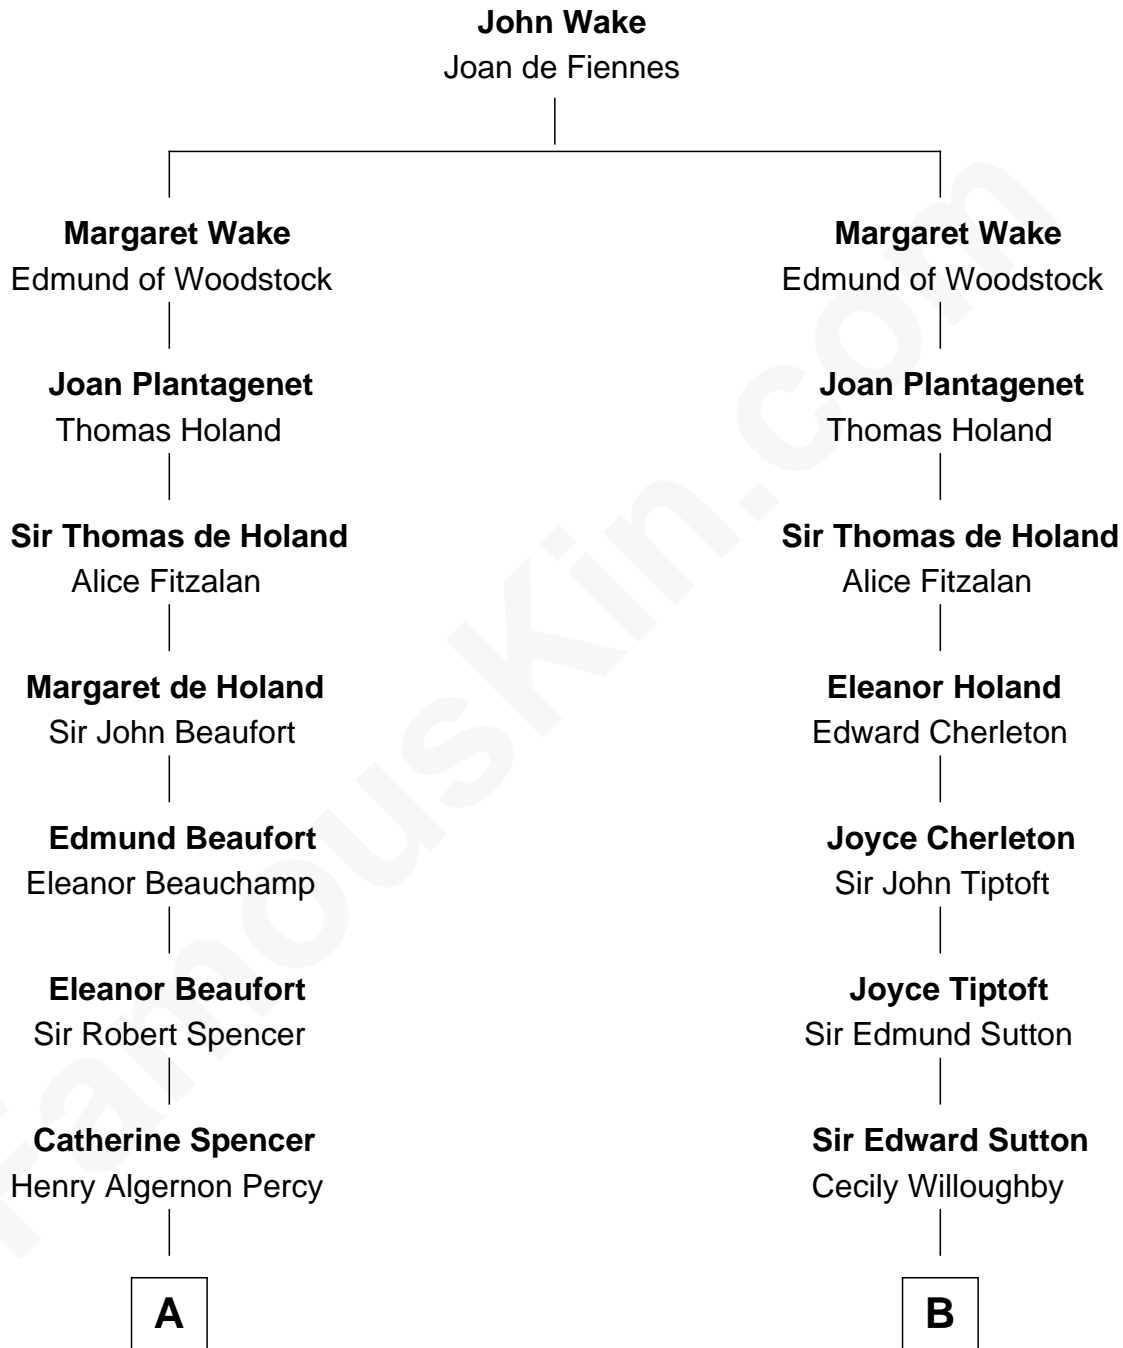

FamousKin.com Relationship Chart of

Princess Diana

Princess of Wales

16th cousin 5 times removed of

Nicholas Gilman

Signer of the U.S. Constitution

C

—
Frederick Spencer

Adelaide Horatia Elizabeth Seymour

—
Charles Robert Spencer

Margaret Baring

—
Albert Edward John Spencer

Cynthia Elinor Beatrix Hamilton

—
Edward John Spencer

Frances Ruth Burke Roche

—
Princess Diana

Princess of Wales

FamousKin.com