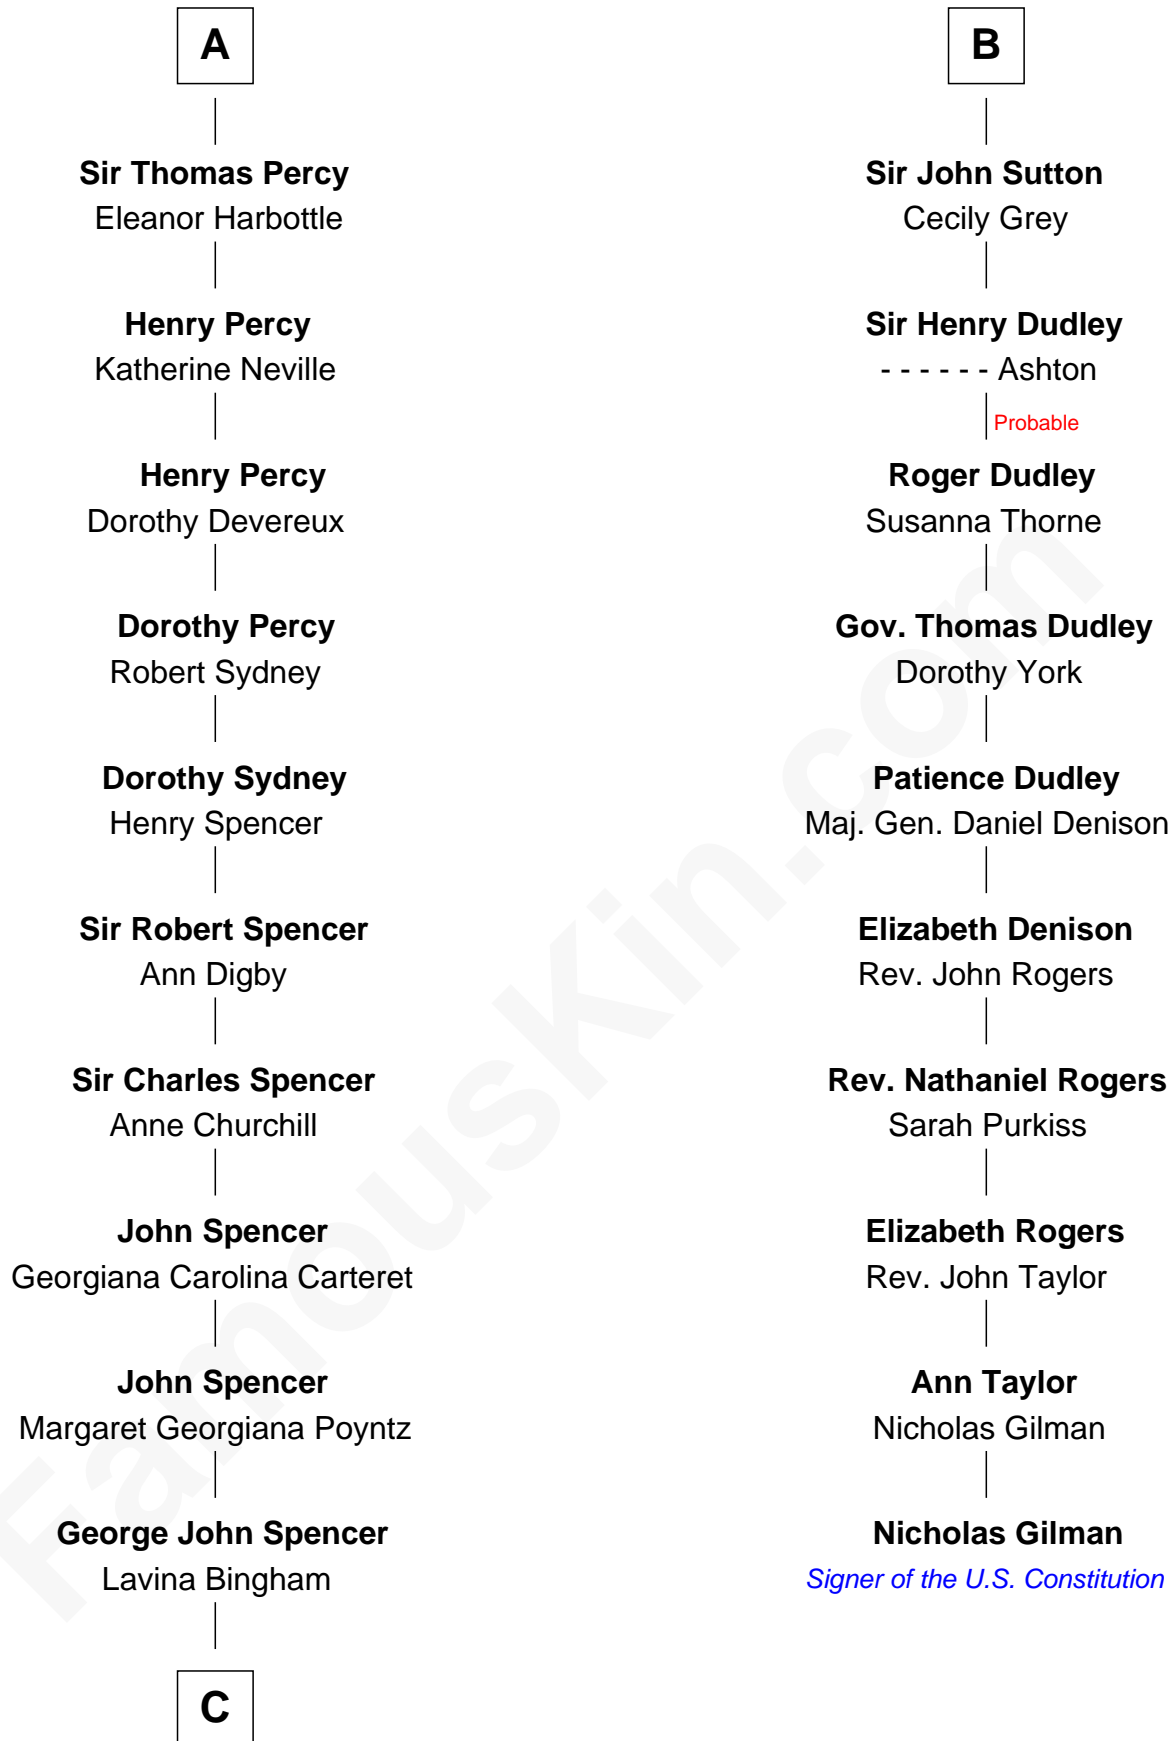

FamousKin.com Relationship Chart of

Princess Diana

Princess of Wales

16th cousin 5 times removed of

Nicholas Gilman

Signer of the U.S. Constitution

C

—
Frederick Spencer

Adelaide Horatia Elizabeth Seymour

—
Charles Robert Spencer

Margaret Baring

—
Albert Edward John Spencer

Cynthia Elinor Beatrix Hamilton

—
Edward John Spencer

Frances Ruth Burke Roche

—
Princess Diana

Princess of Wales

FamousKin.com