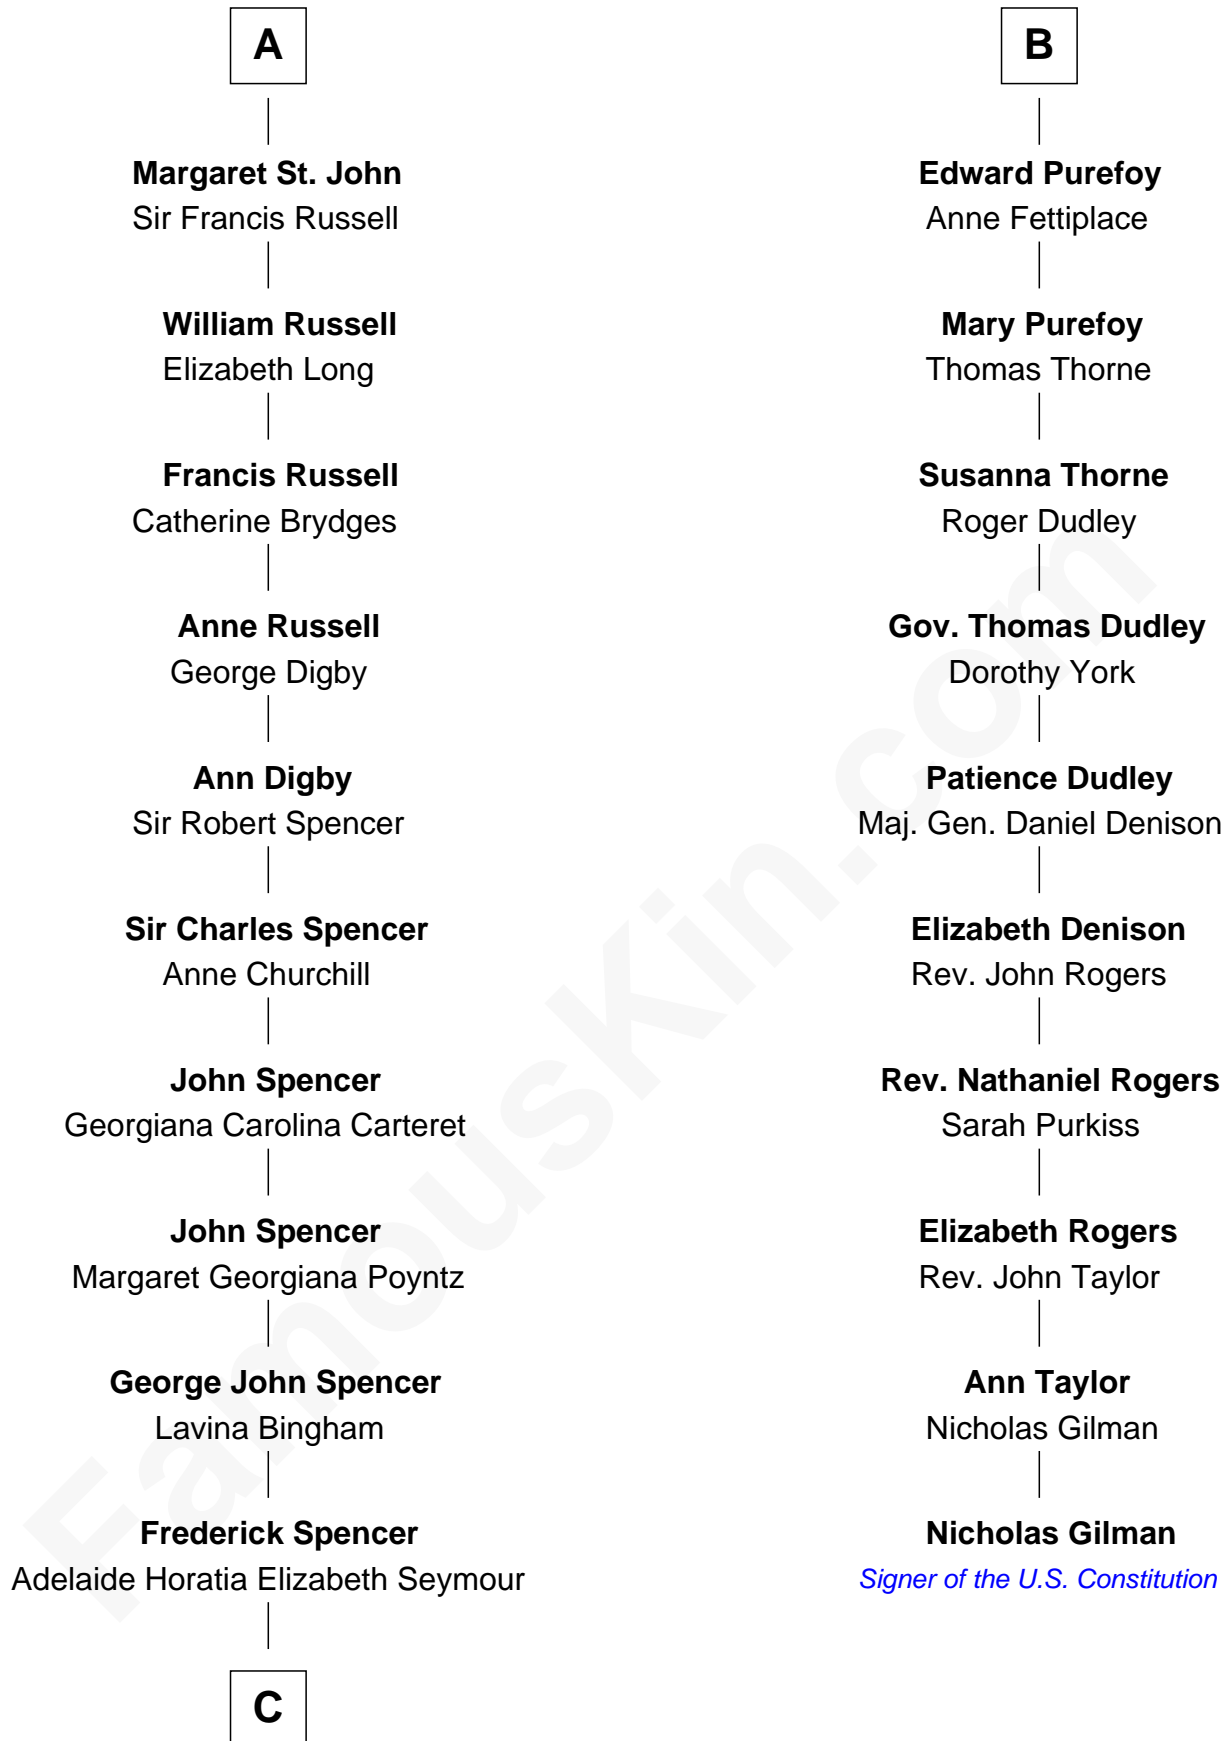

FamousKin.com Relationship Chart of

Princess Diana

Princess of Wales

16th cousin 4 times removed of

Nicholas Gilman

Signer of the U.S. Constitution

Sir John Howard

Joan of Cornwall

C

—
Charles Robert Spencer

Margaret Baring

—
Albert Edward John Spencer

Cynthia Elinor Beatrix Hamilton

—
Edward John Spencer

Frances Ruth Burke Roche

—
Princess Diana