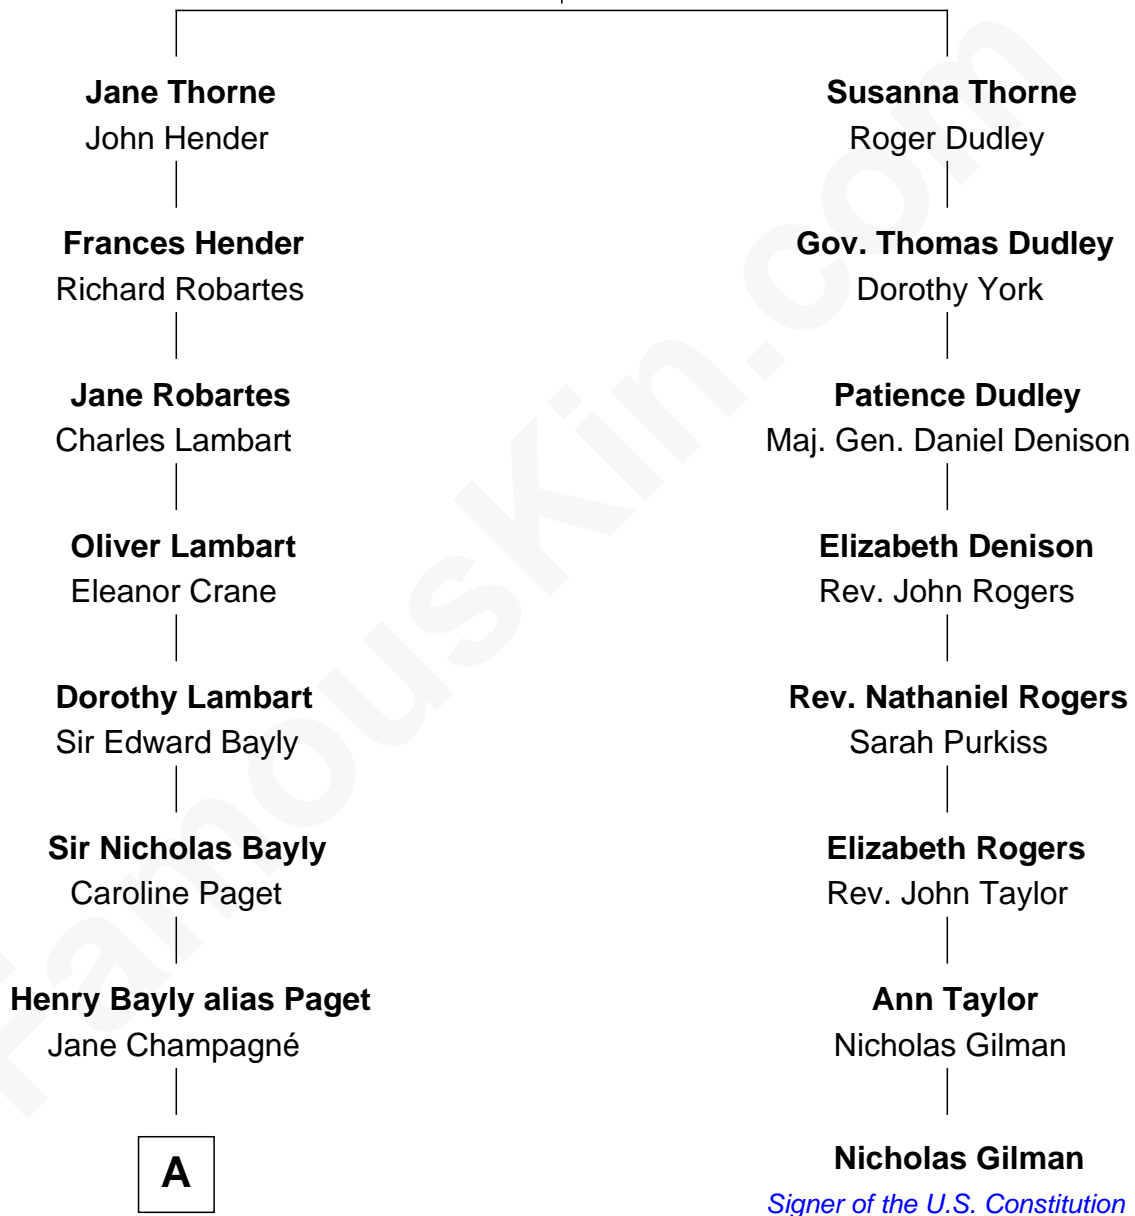

FamousKin.com Relationship Chart of

Princess Diana

Princess of Wales

7th cousin 6 times removed of

Nicholas Gilman

Signer of the U.S. Constitution

Thomas Thorne

Mary Purefoy

A

Henry William Paget

Lady Caroline Elizabeth Villiers

Lady Caroline Paget

Charles Gordon-Lennox

Cecilia Catherine Gordon-Lennox

Charles George Bingham

Rosalind Cecilia Caroline Bingham

James Albert Edward Hamilton

Cynthia Elinor Beatrix Hamilton

Albert Edward John Spencer

Edward John Spencer

Frances Ruth Burke Roche

Princess Diana

Princess of Wales