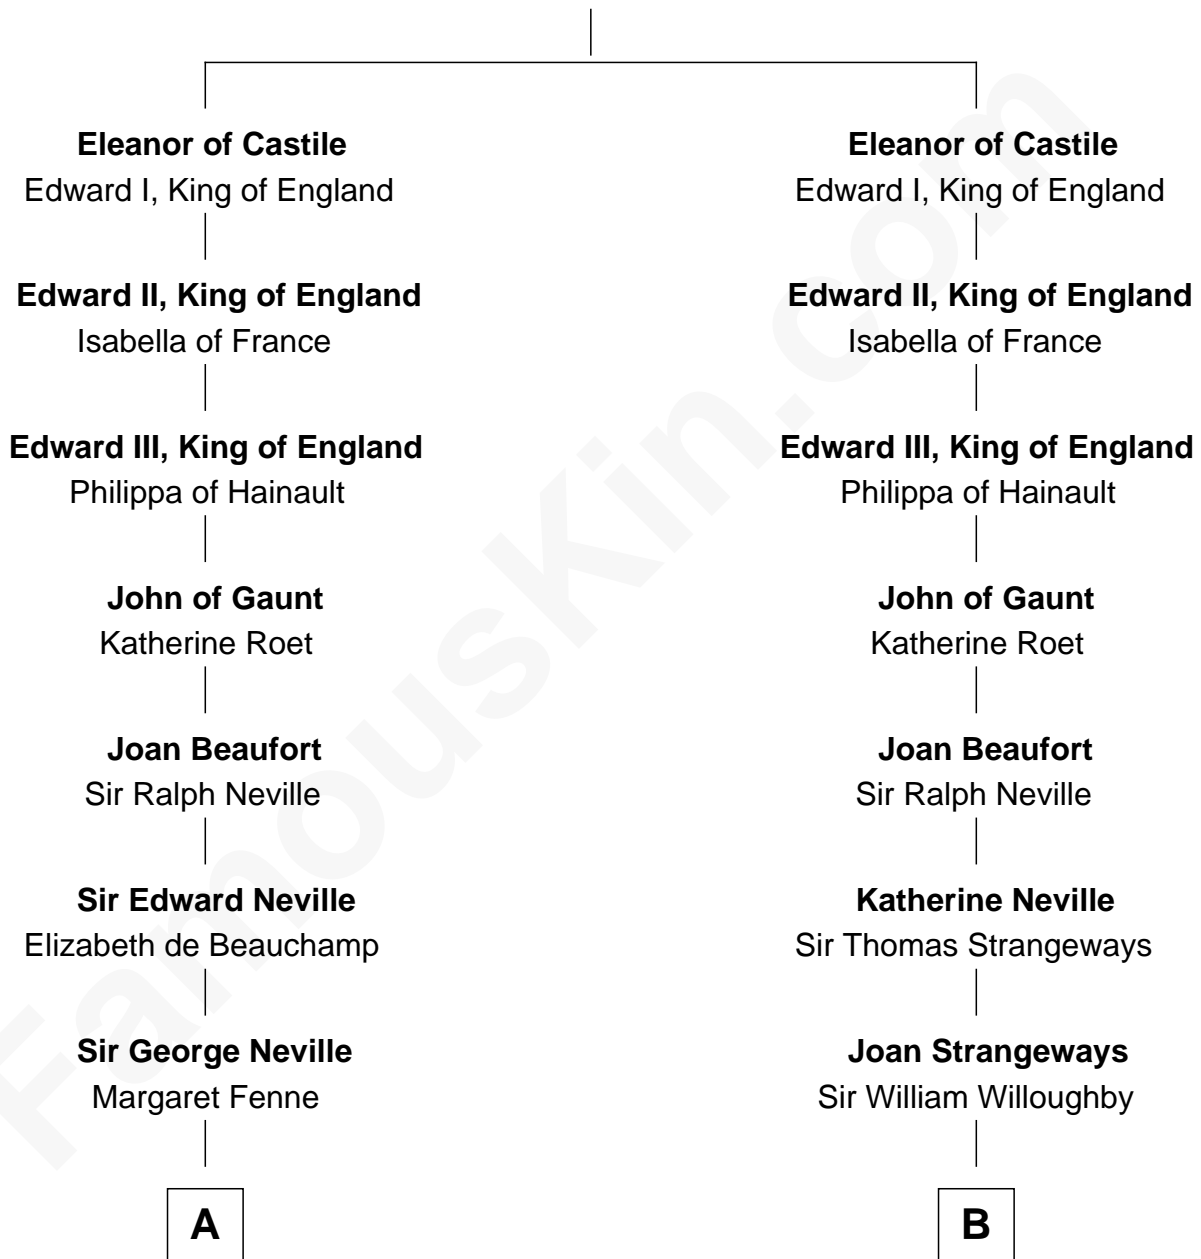

FamousKin.com Relationship Chart of

Princess Diana

Princess of Wales

17th cousin 4 times removed of

Nicholas Gilman

Signer of the U.S. Constitution

Ferdinand III, King of Castile

Joanna of Ponthieu

C

—
Frederick Spencer

Adelaide Horatia Elizabeth Seymour

—
Charles Robert Spencer

Margaret Baring

—
Albert Edward John Spencer

Cynthia Elinor Beatrix Hamilton

—
Edward John Spencer

Frances Ruth Burke Roche

—
Princess Diana

Princess of Wales

FamousKin.com