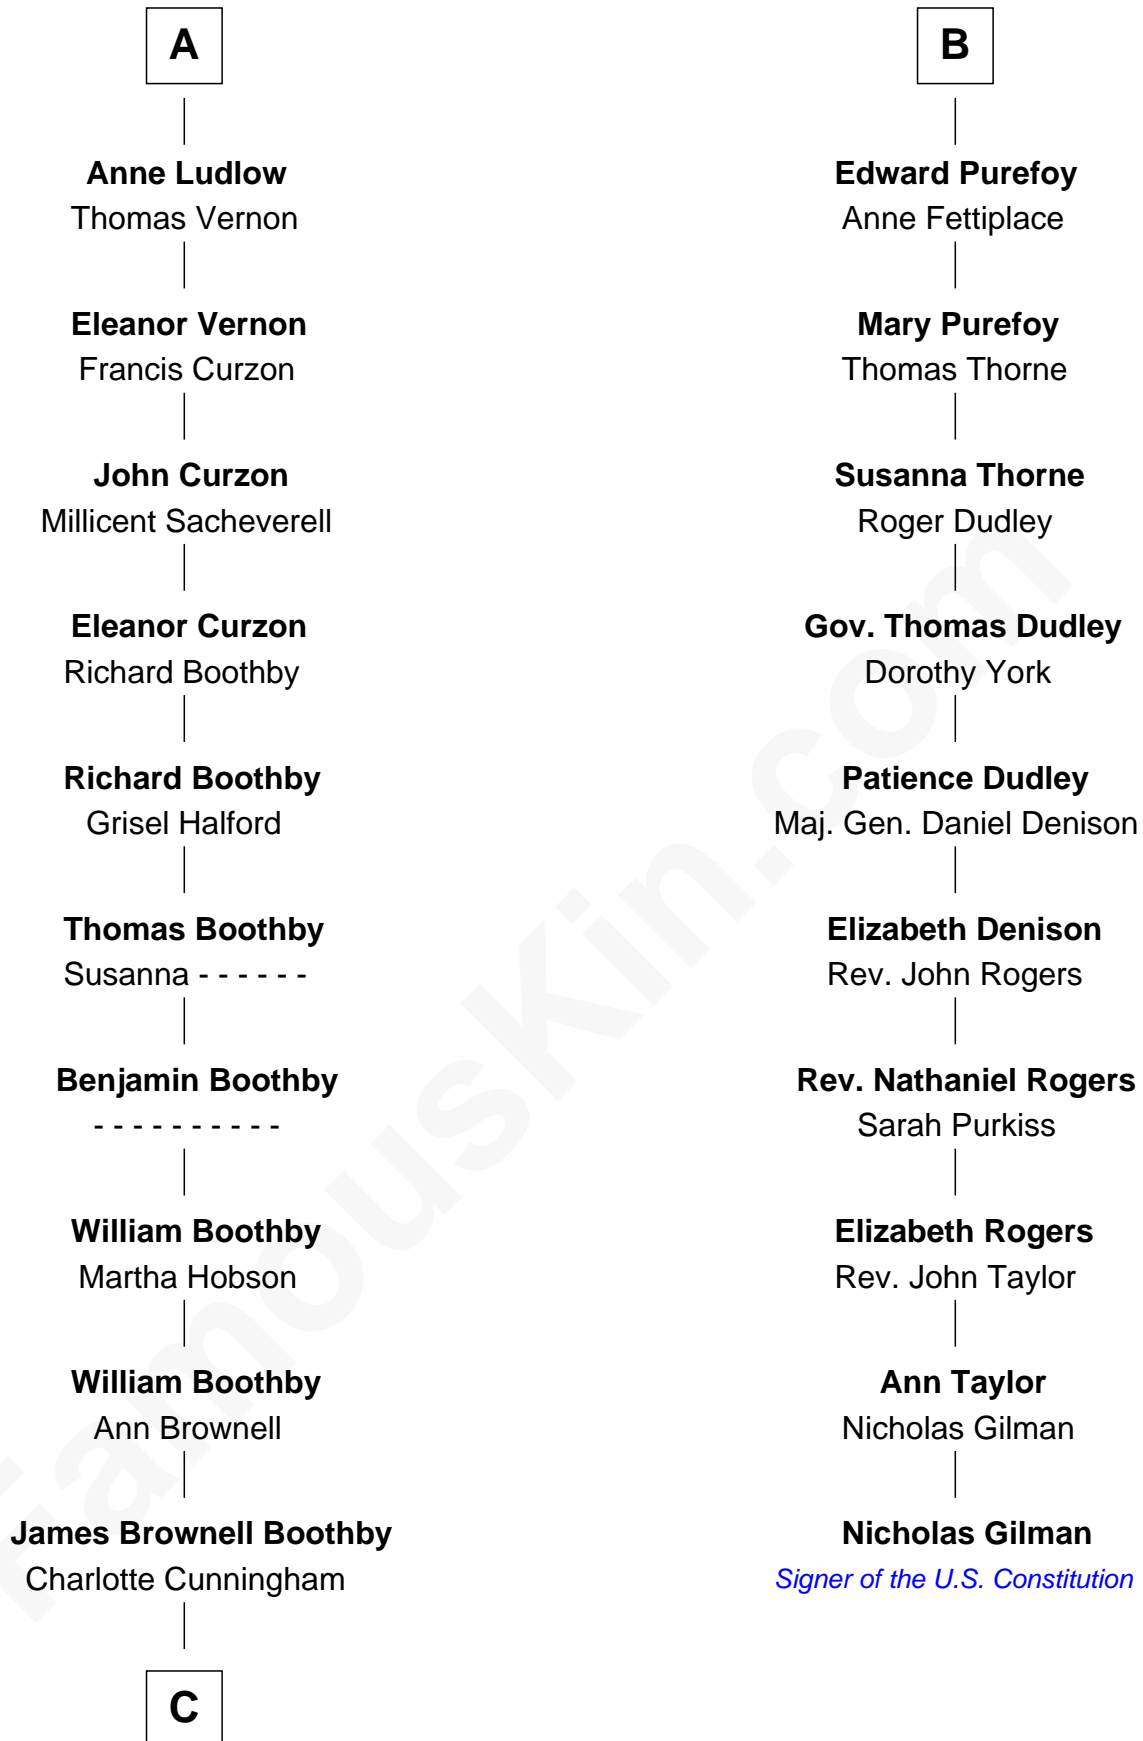

# FamousKin.com Relationship Chart of

**Princess Diana**

*Princess of Wales*

16th cousin 5 times removed of

**Nicholas Gilman**

*Signer of the U.S. Constitution*

**Sir Nicholas Audley**

Joan Martin

**C**

—  
**Elizabeth Caroline Boothby**

Edmund Burke Roche

—  
**James Boothby Burke Roche**

Frances Eleanor Work

—  
**Edmund Maurice Burke Roche**

Ruth Sylvia Gill

—  
**Frances Ruth Burke Roche**

Edward John Spencer

—  
**Princess Diana**

*Princess of Wales*

FamousKin.com