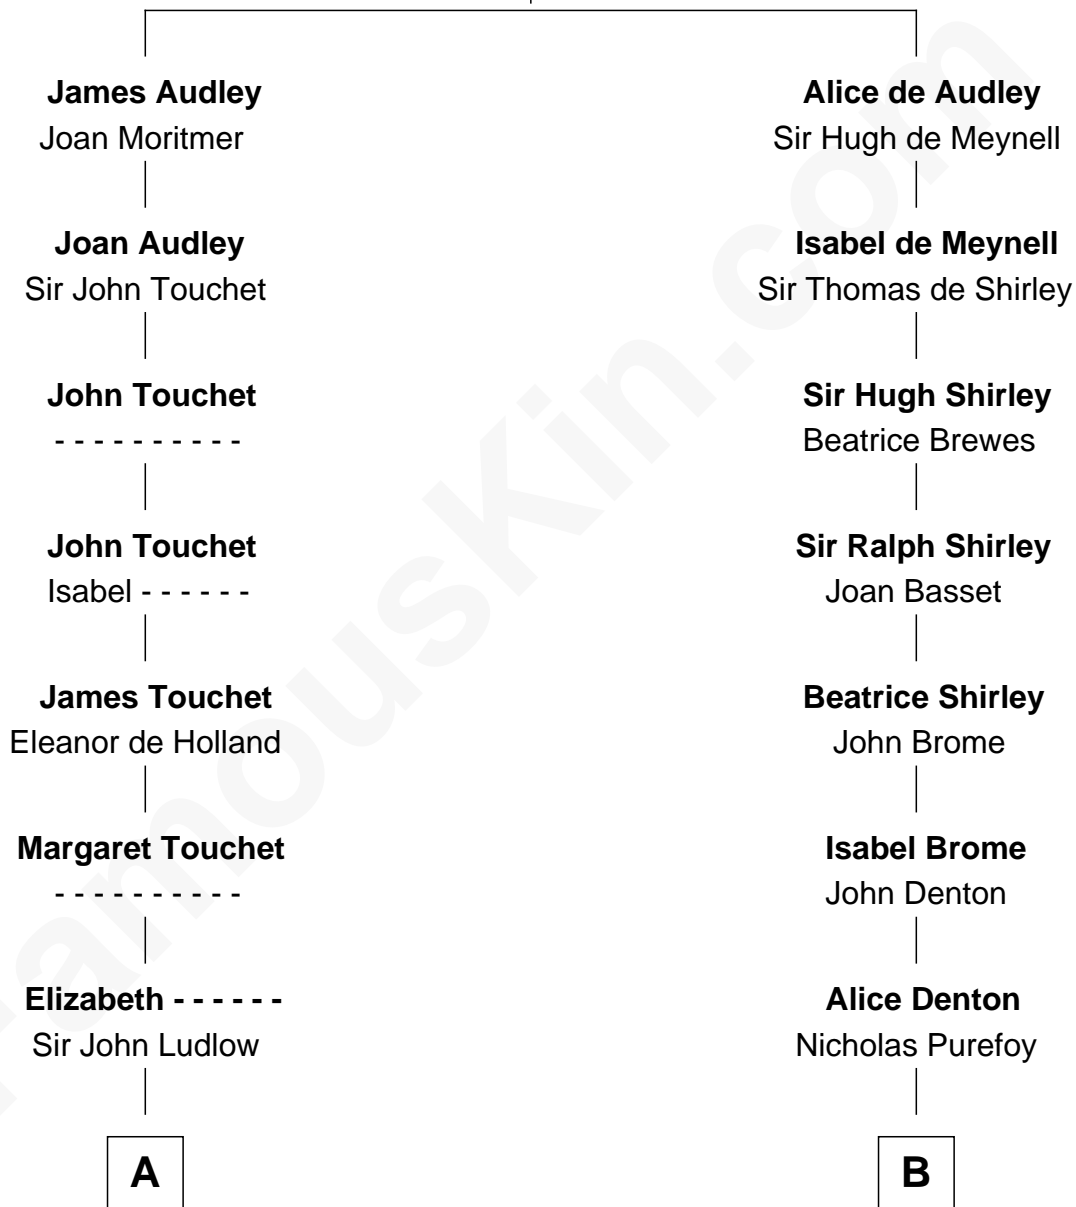

# FamousKin.com Relationship Chart of

**Princess Diana**

*Princess of Wales*

16th cousin 5 times removed of

**Nicholas Gilman**

*Signer of the U.S. Constitution*

**Sir Nicholas Audley**

Joan Martin

**C**

—  
**Elizabeth Caroline Boothby**

Edmund Burke Roche

—  
**James Boothby Burke Roche**

Frances Eleanor Work

—  
**Edmund Maurice Burke Roche**

Ruth Sylvia Gill

—  
**Frances Ruth Burke Roche**

Edward John Spencer

—  
**Princess Diana**

*Princess of Wales*

FamousKin.com