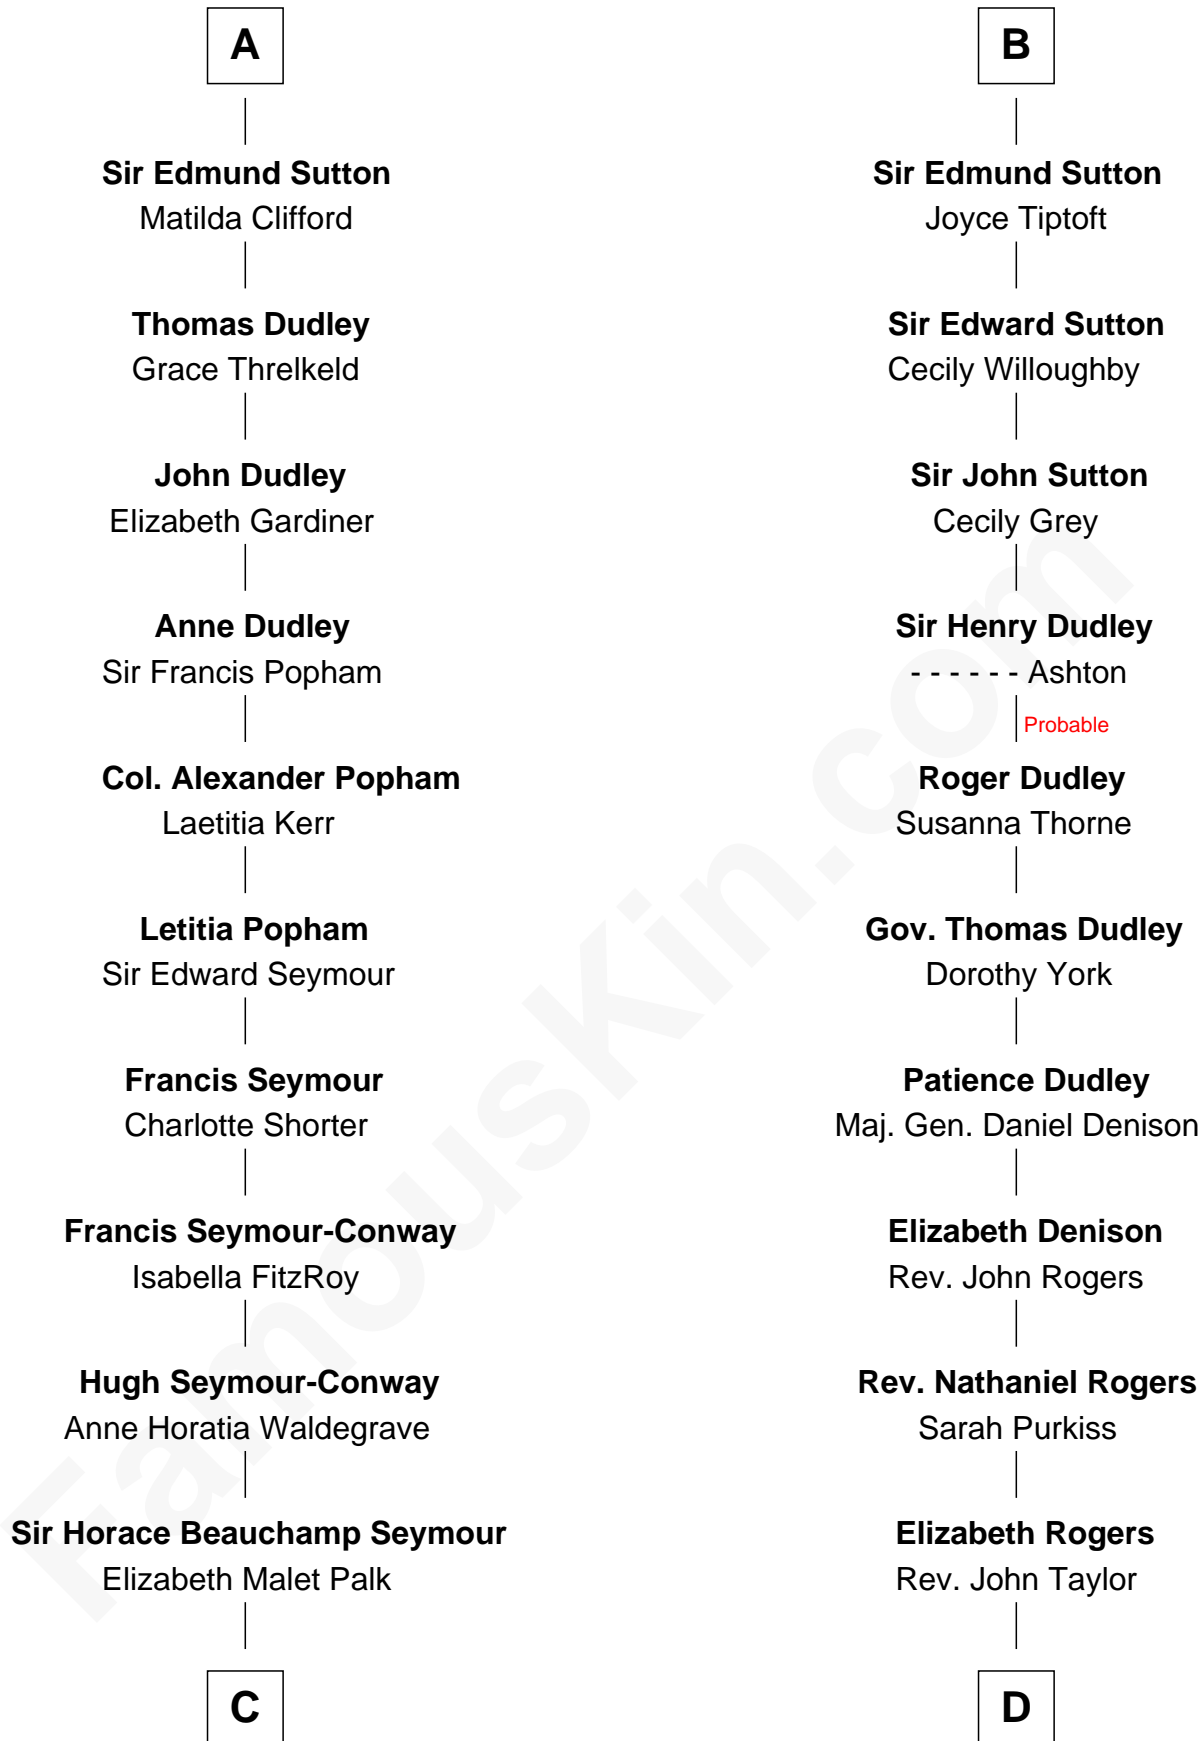

FamousKin.com

Relationship Chart of

Princess Diana

Princess of Wales

18th cousin 3 times removed of

Nicholas Gilman
Signer of the U.S. Constitution

Reginald de Braiose

C

Adelaide Horatia Elizabeth Seymour

Frederick Spencer

Charles Robert Spencer

Margaret Baring

Albert Edward John Spencer

Cynthia Elinor Beatrix Hamilton

Edward John Spencer

Frances Ruth Burke Roche