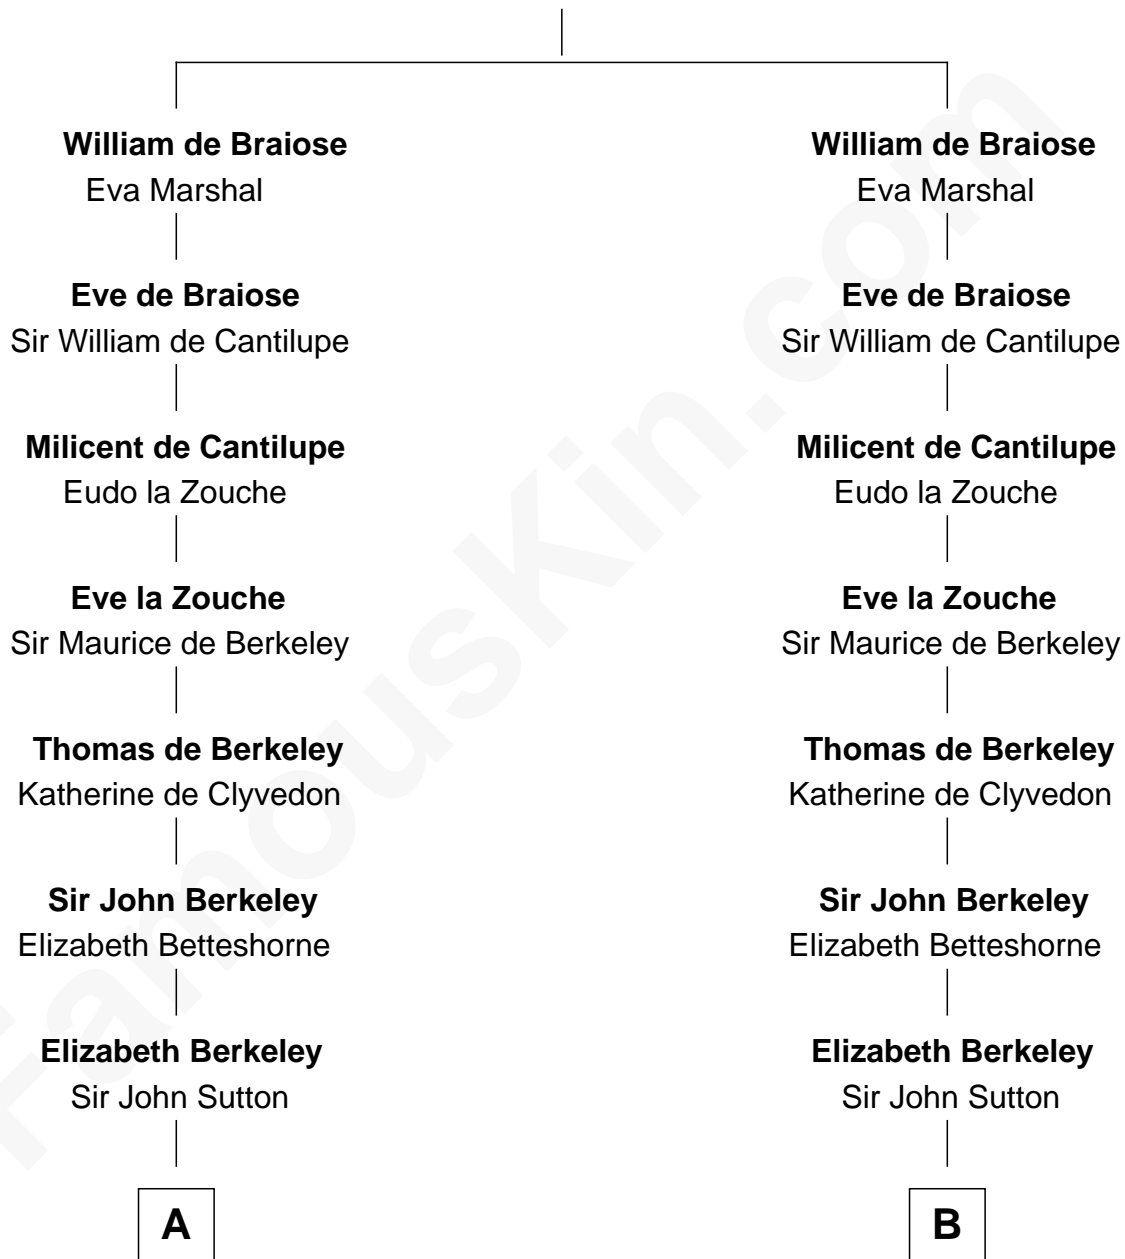

FamousKin.com

Relationship Chart of

Princess Diana

Princess of Wales

18th cousin 3 times removed of

Nicholas Gilman
Signer of the U.S. Constitution

Reginald de Braiose

C

Adelaide Horatia Elizabeth Seymour

Frederick Spencer

Charles Robert Spencer

Margaret Baring

Albert Edward John Spencer

Cynthia Elinor Beatrix Hamilton

Edward John Spencer

Frances Ruth Burke Roche