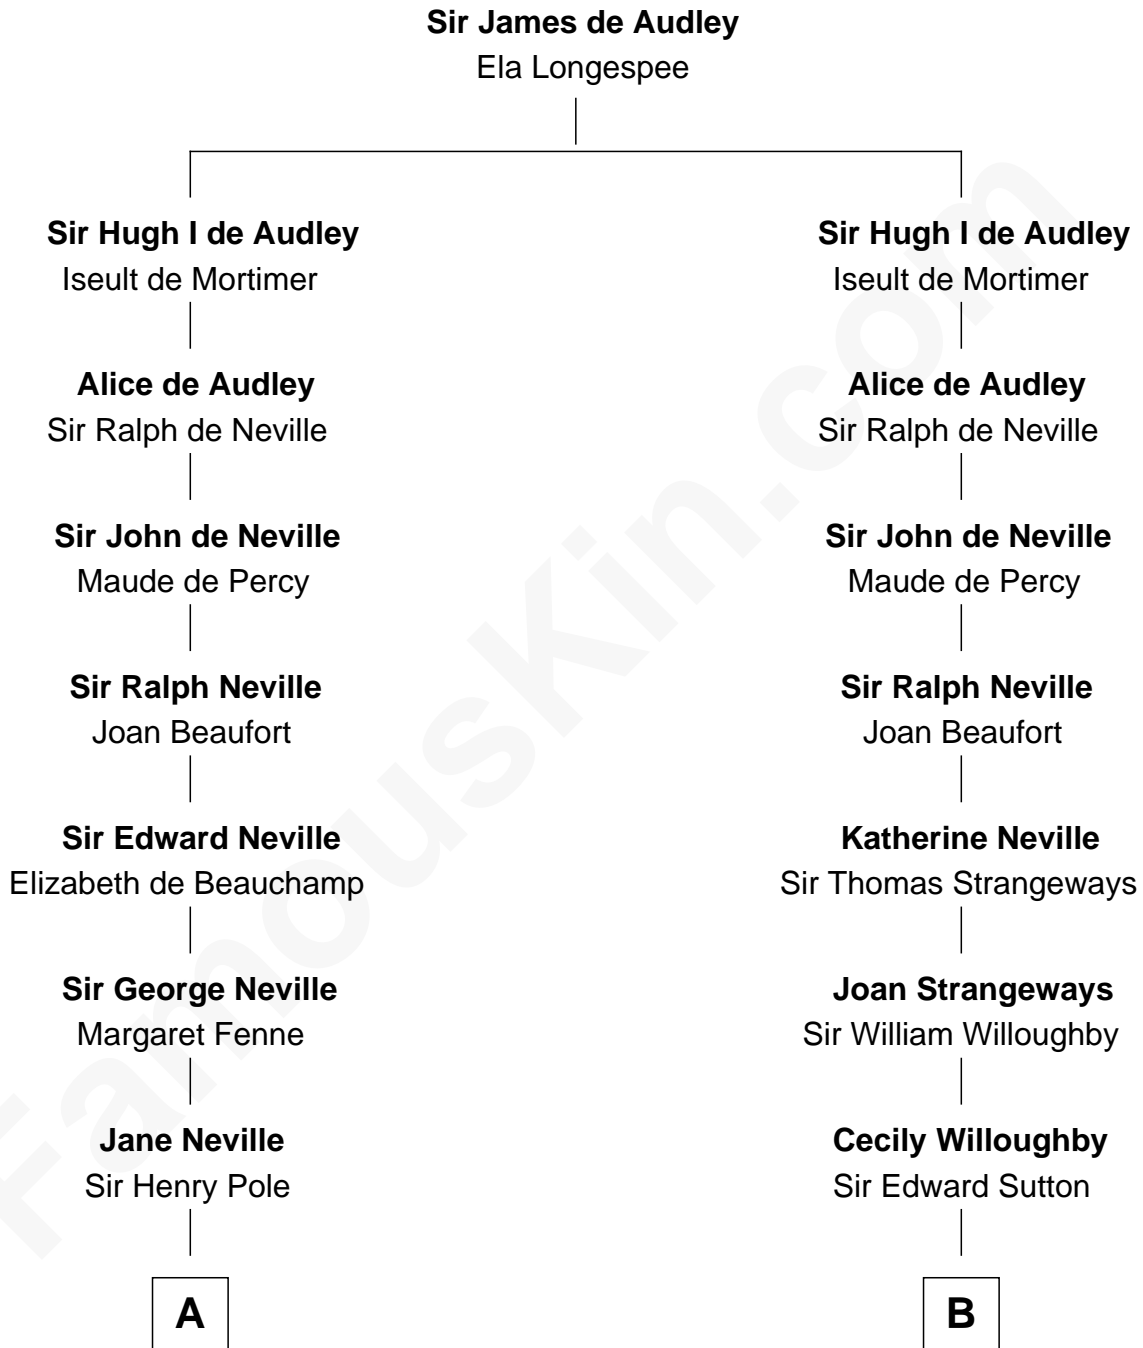

FamousKin.com Relationship Chart of

Princess Diana

Princess of Wales

16th cousin 4 times removed of

Nicholas Gilman

Signer of the U.S. Constitution

C

—
Charles Robert Spencer

Margaret Baring

—
Albert Edward John Spencer

Cynthia Elinor Beatrix Hamilton

—
Edward John Spencer

Frances Ruth Burke Roche

—
Princess Diana

Princess of Wales

FamousKin.com