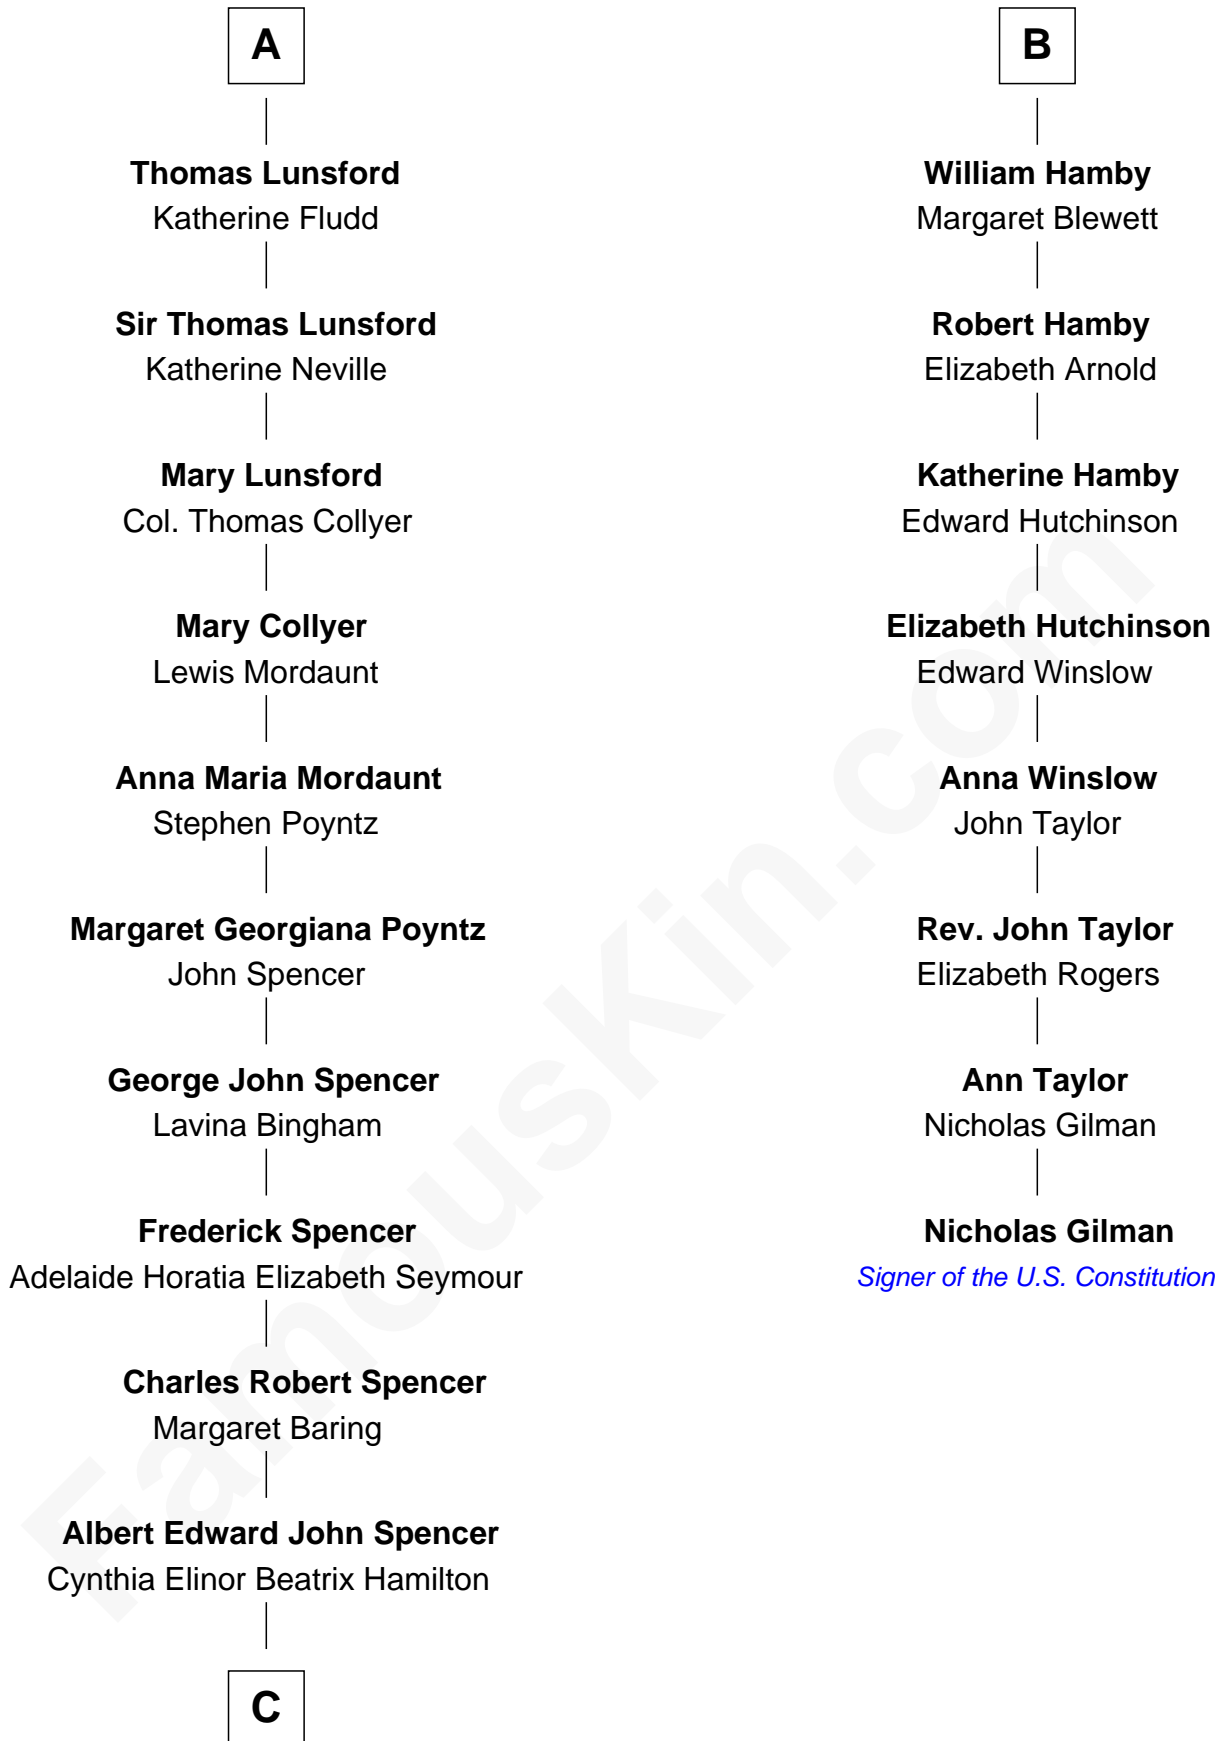

FamousKin.com Relationship Chart of

Princess Diana

Princess of Wales

14th cousin 4 times removed of

Nicholas Gilman

Signer of the U.S. Constitution

John de Welles

Maud de Roos

C

Edward John Spencer
Frances Ruth Burke Roche

Princess Diana
Princess of Wales

FamousKin.com