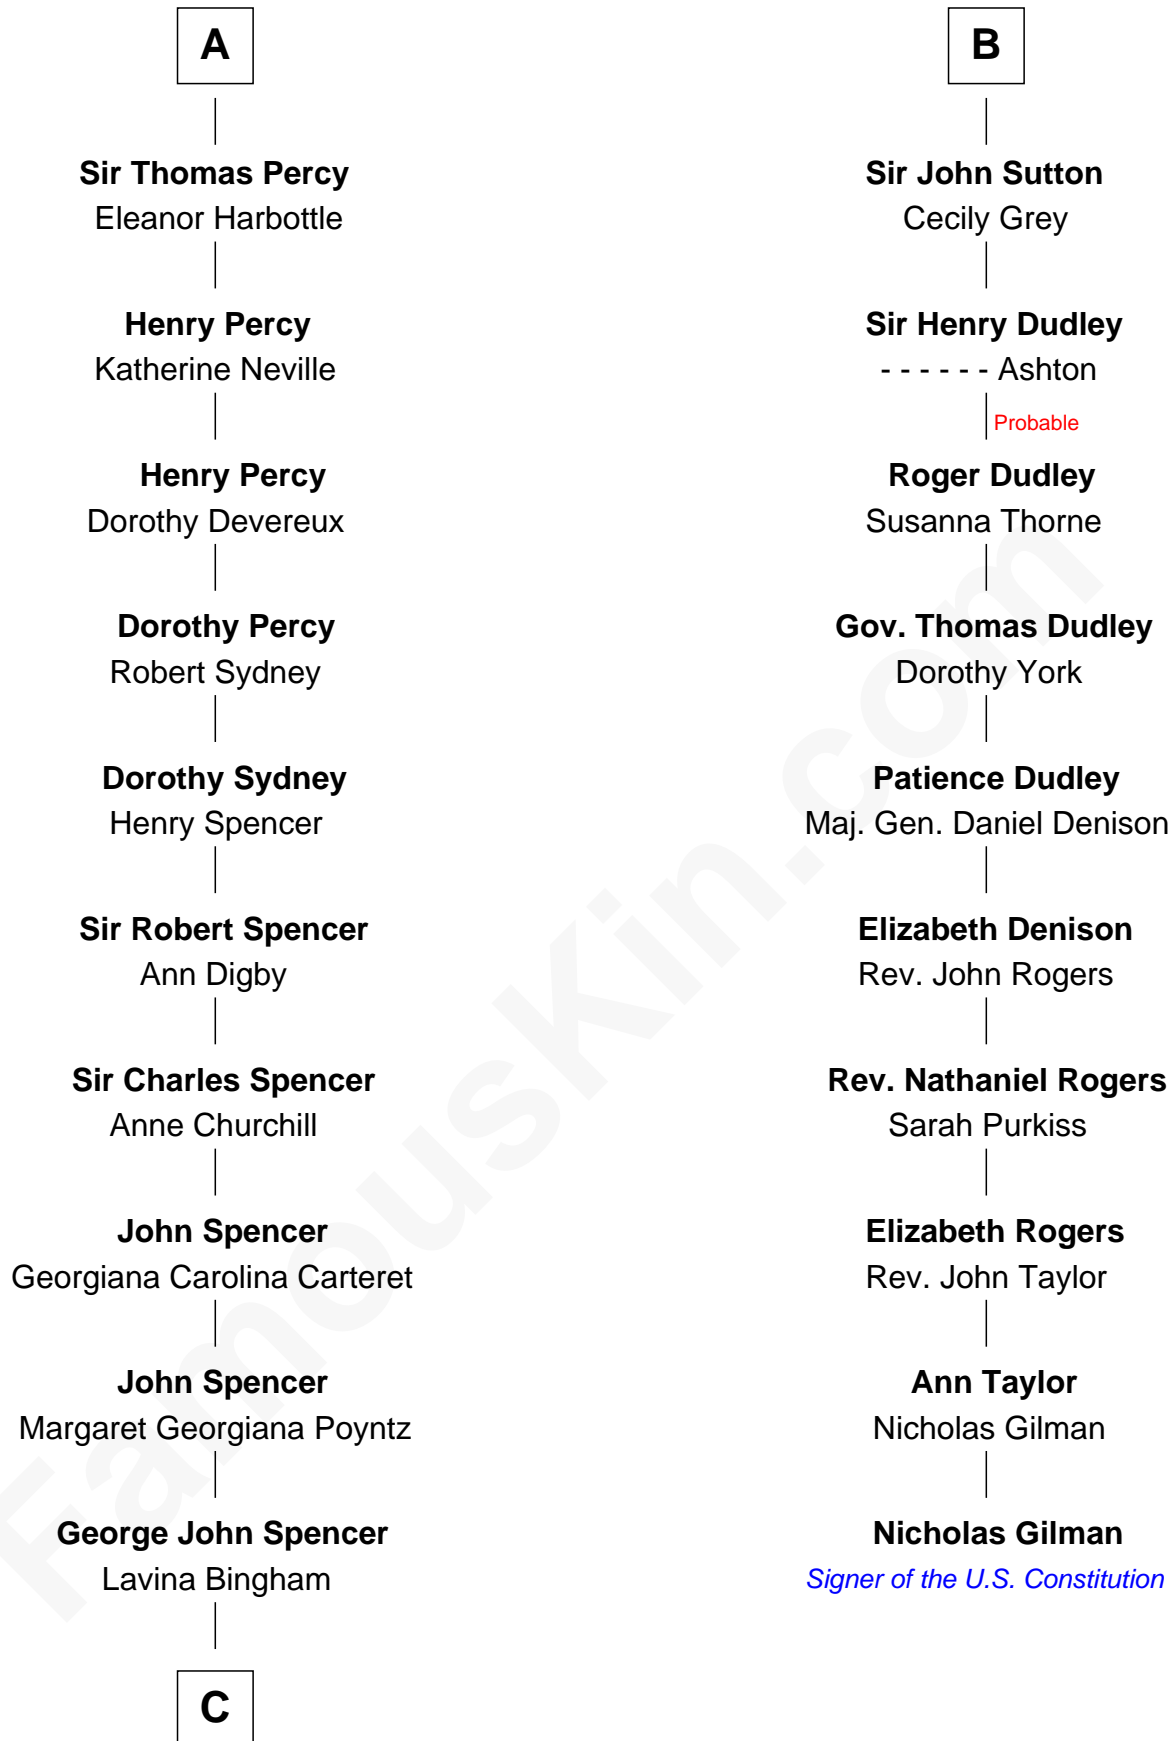

# FamousKin.com Relationship Chart of

**Princess Diana**

*Princess of Wales*

16th cousin 5 times removed of

**Nicholas Gilman**

*Signer of the U.S. Constitution*

**C**

—  
**Frederick Spencer**

Adelaide Horatia Elizabeth Seymour

—  
**Charles Robert Spencer**

Margaret Baring

—  
**Albert Edward John Spencer**

Cynthia Elinor Beatrix Hamilton

—  
**Edward John Spencer**

Frances Ruth Burke Roche

—  
**Princess Diana**

*Princess of Wales*

FamousKin.com