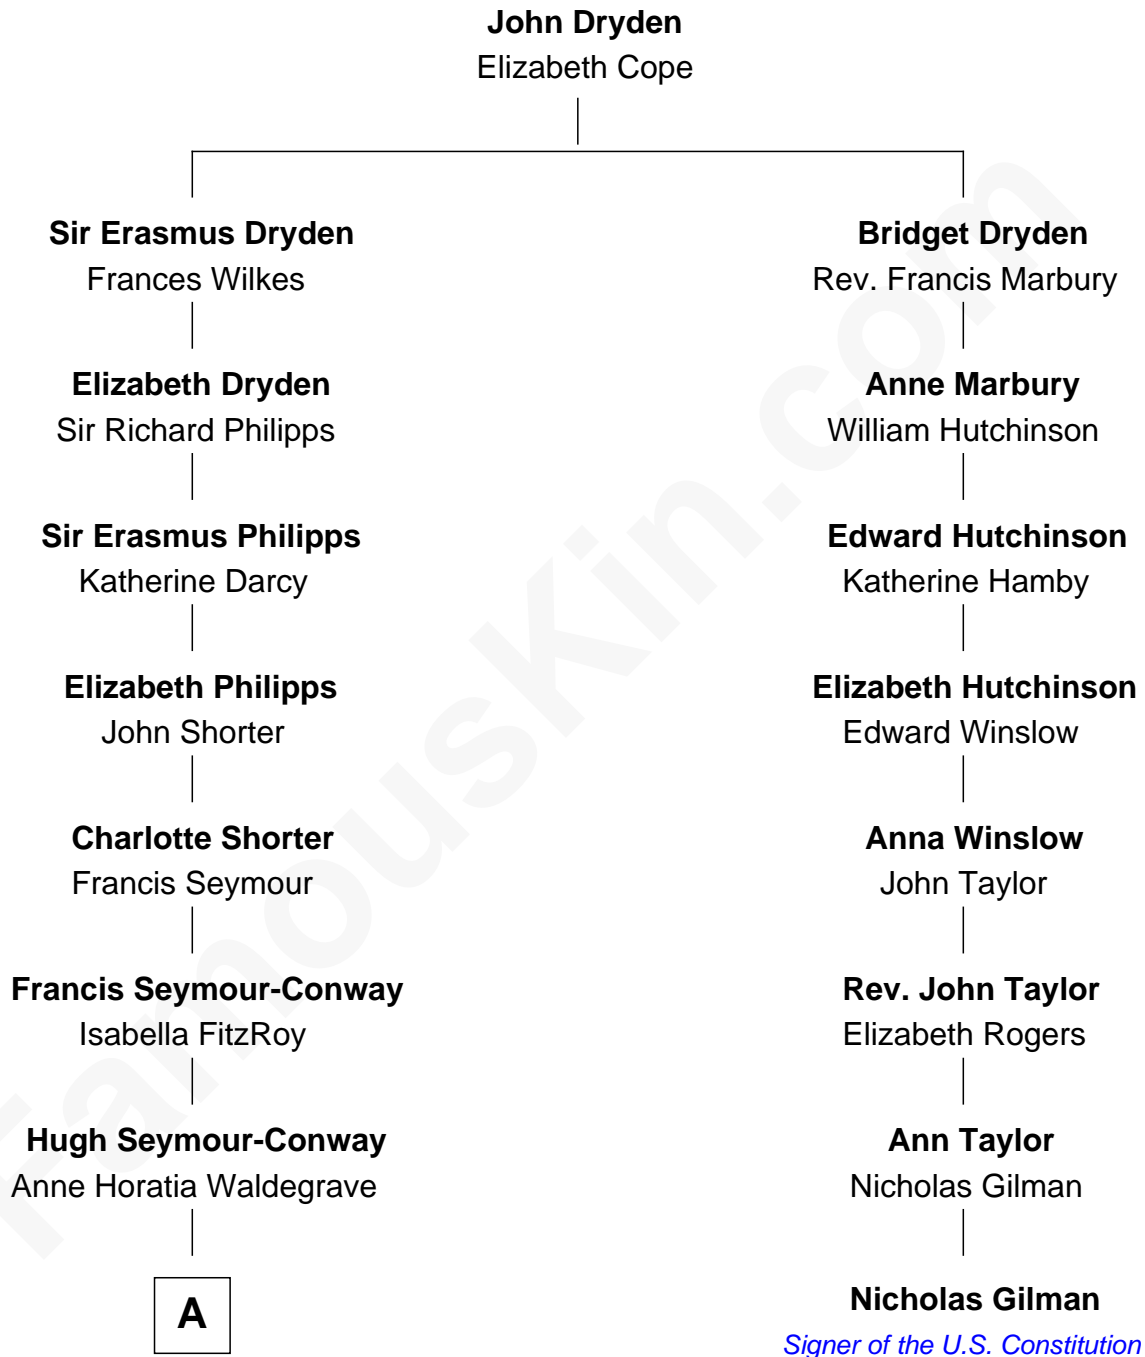

# FamousKin.com Relationship Chart of

**Princess Diana**

*Princess of Wales*

7th cousin 5 times removed of

**Nicholas Gilman**

*Signer of the U.S. Constitution*

**A**

—  
**Sir Horace Beauchamp Seymour**

Elizabeth Malet Palk

—  
**Adelaide Horatia Elizabeth Seymour**

Frederick Spencer

—  
**Charles Robert Spencer**

Margaret Baring

—  
**Albert Edward John Spencer**

Cynthia Elinor Beatrix Hamilton

—  
**Edward John Spencer**

Frances Ruth Burke Roche

—  
**Princess Diana**

*Princess of Wales*

FamousKin.com