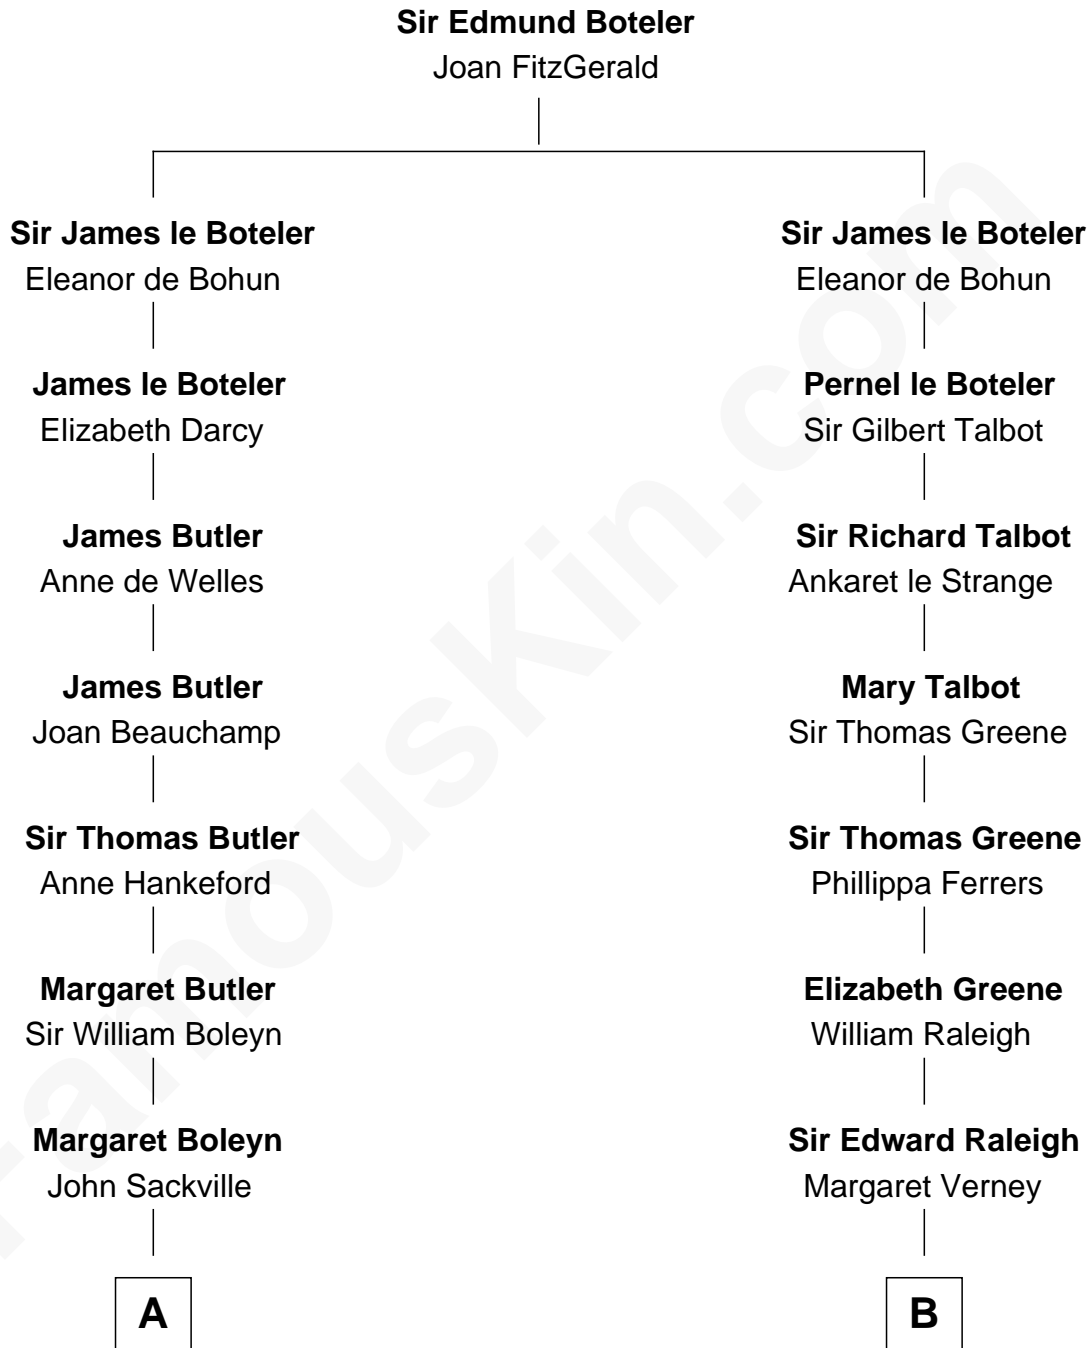

## Relationship Chart of

### Princess Diana

*Princess of Wales*

17th cousin 3 times removed of

**Nicholas Gilman**  
*Signer of the U.S. Constitution*

**C**

—  
**Charles Robert Spencer**

Margaret Baring

—  
**Albert Edward John Spencer**