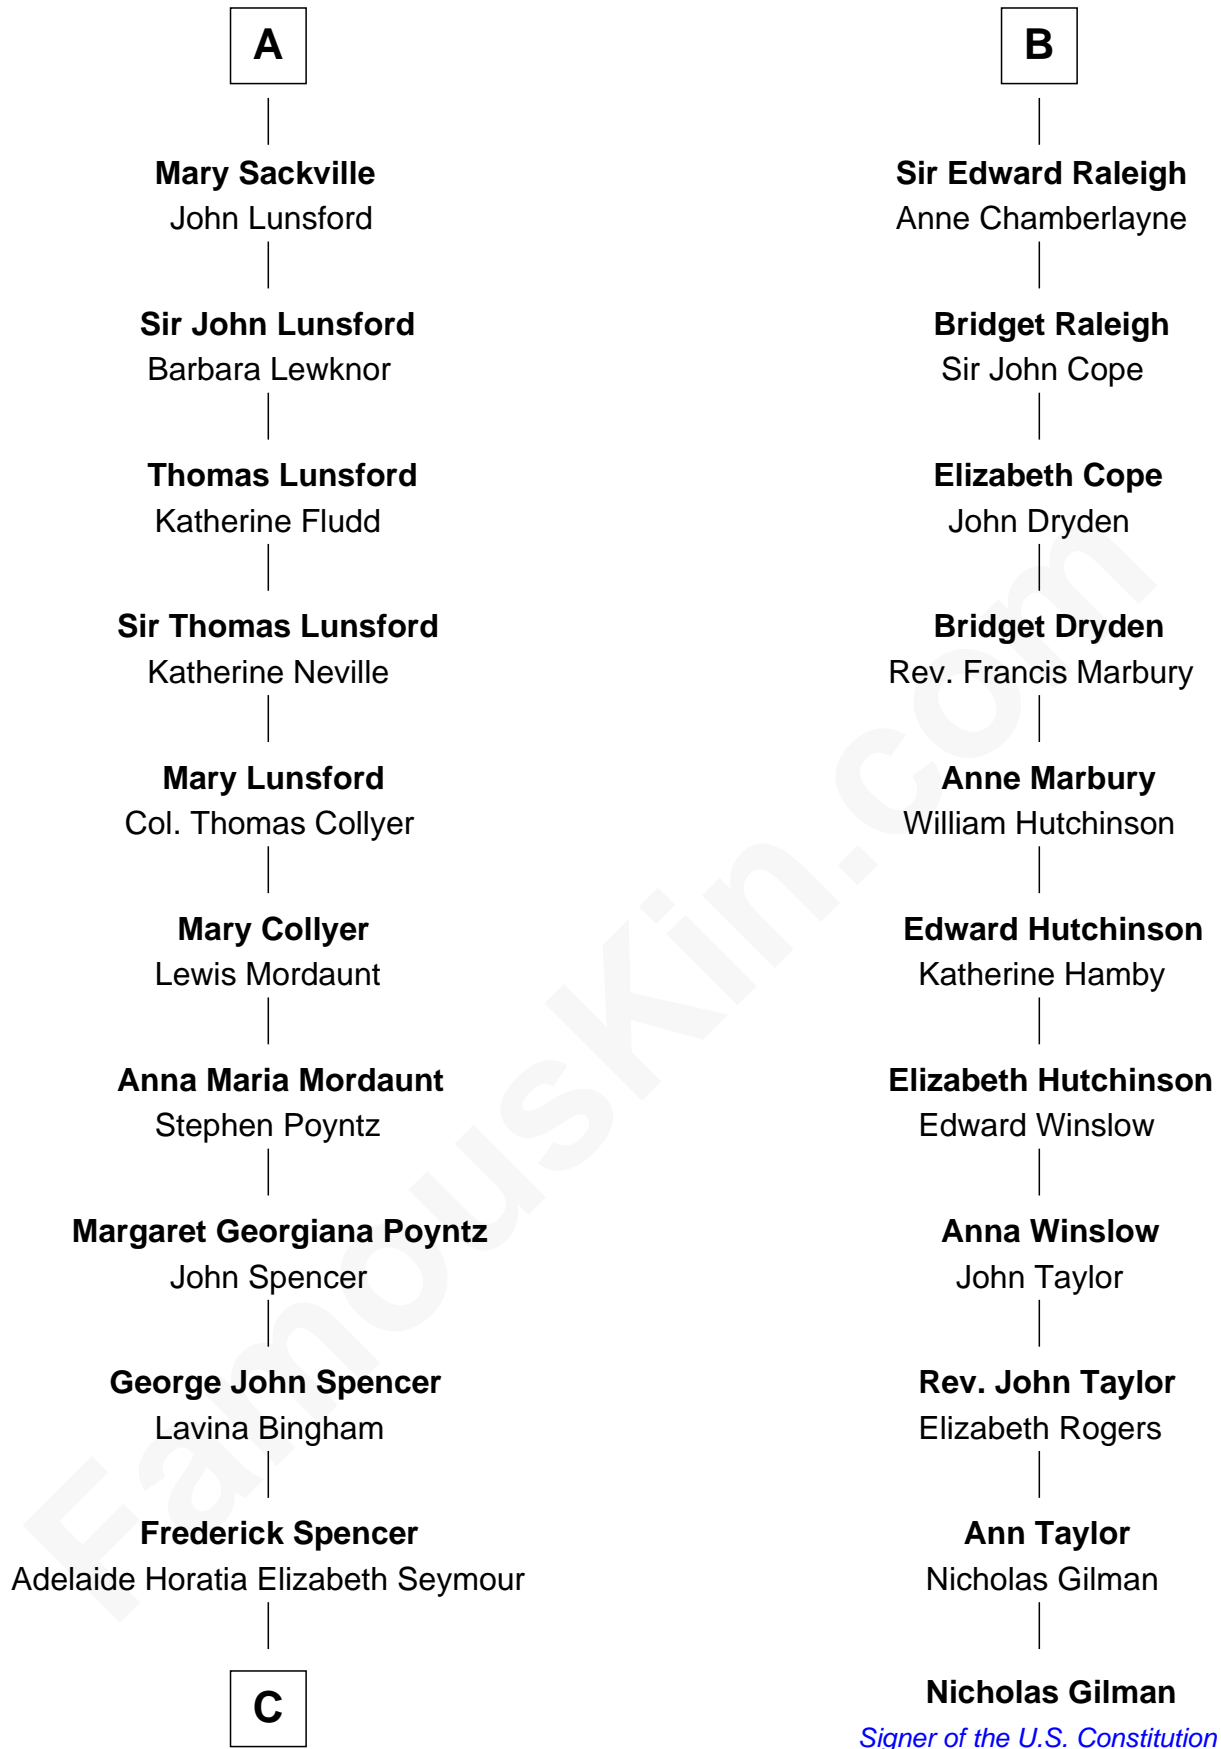

## Relationship Chart of

### Princess Diana

*Princess of Wales*

17th cousin 3 times removed of

**Nicholas Gilman**  
*Signer of the U.S. Constitution*

**C**

—  
**Charles Robert Spencer**

Margaret Baring

—  
**Albert Edward John Spencer**

Cynthia Elinor Beatrix Hamilton

—  
**Edward John Spencer**

Frances Ruth Burke Roche

—  
**Princess Diana**

*Princess of Wales*

FamousKin.com