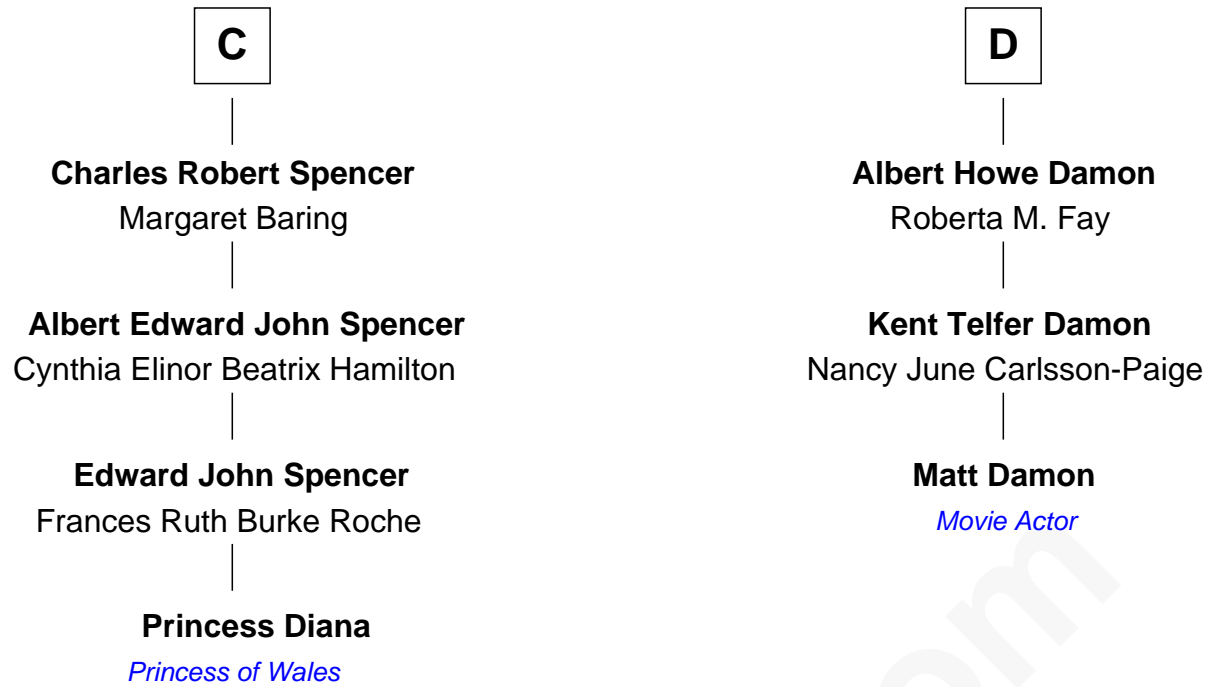

## Relationship Chart of

### Princess Diana

*Princess of Wales*

19th cousin 1 time removed of

**Matt Damon**  
*Movie Actor*

FamousKin.com