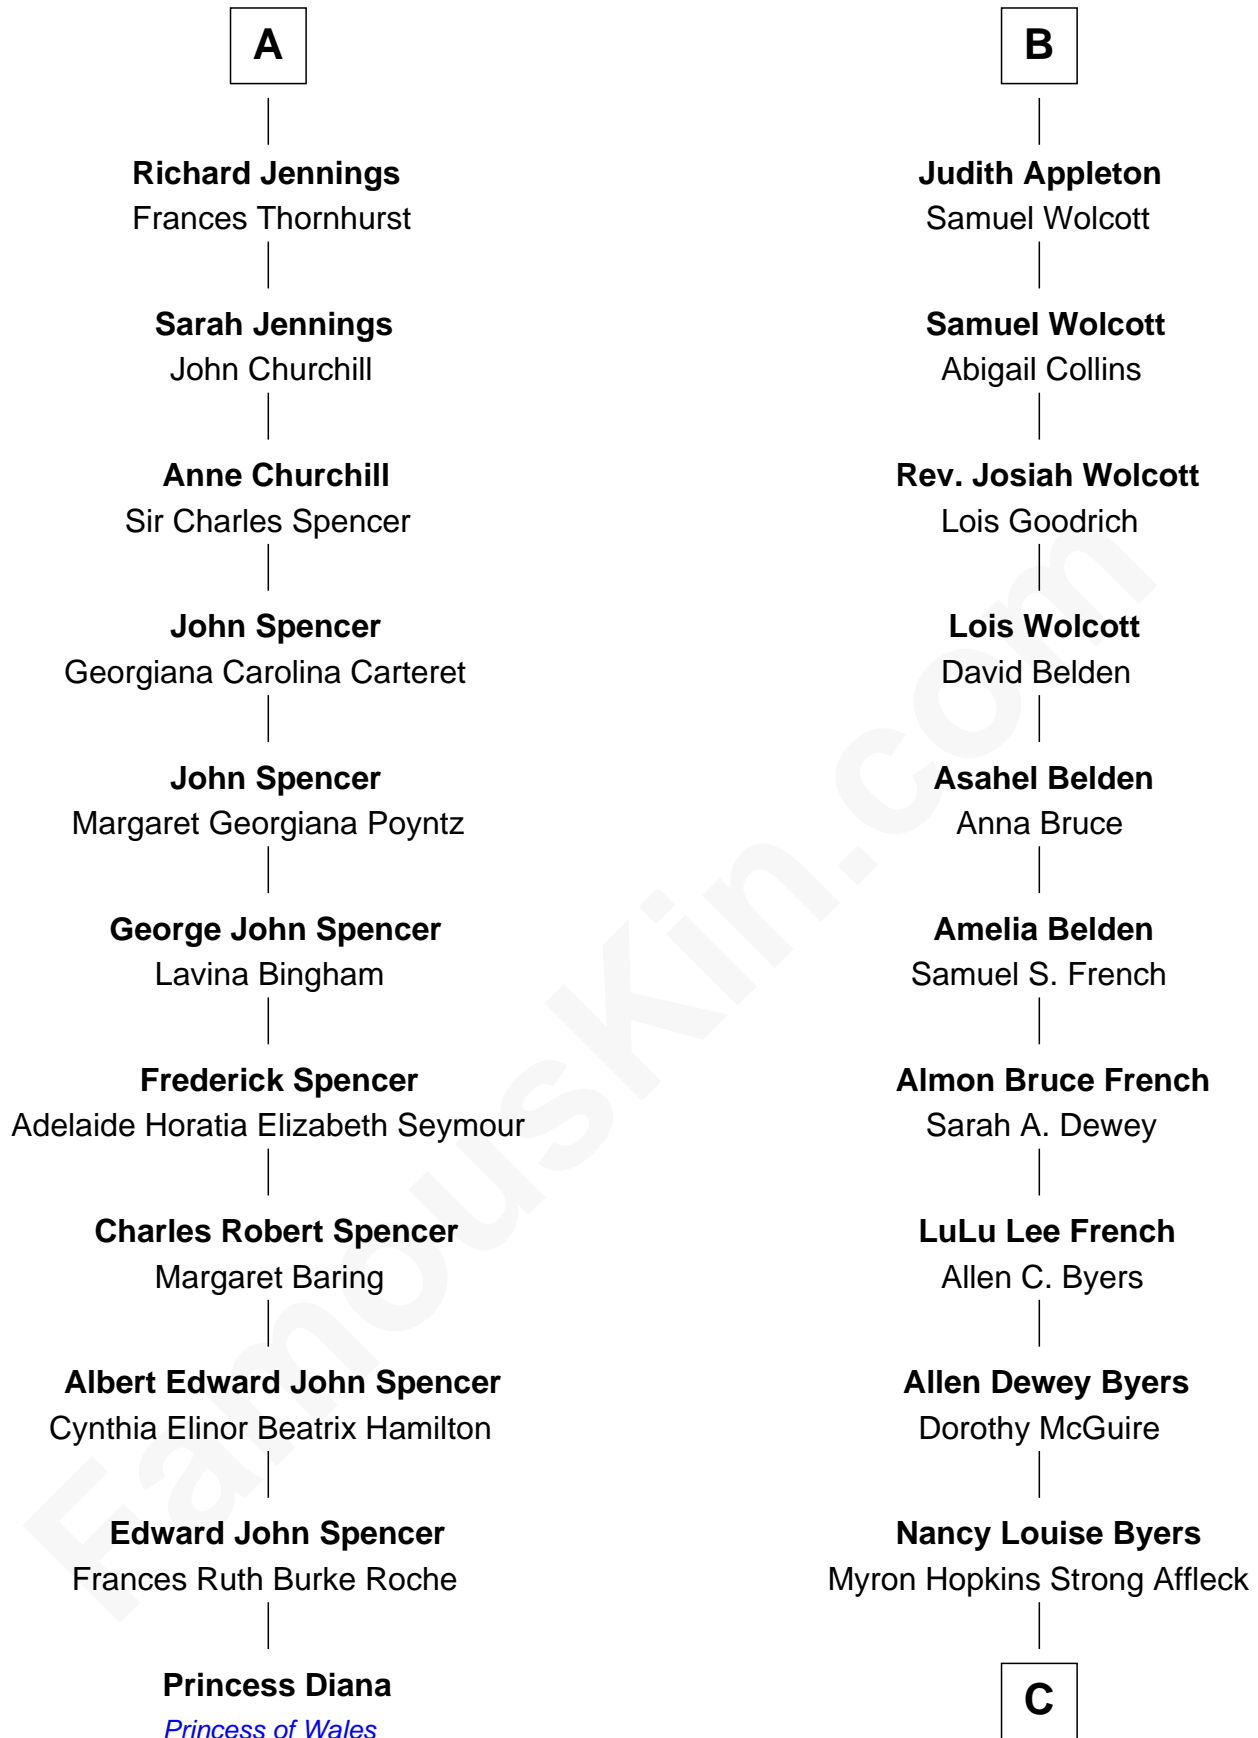

# FamousKin.com Relationship Chart of

**Princess Diana**

*Princess of Wales*

17th cousin 1 time removed of

**Ben Affleck**

*Movie Actor*

**John Cornish**

**C**