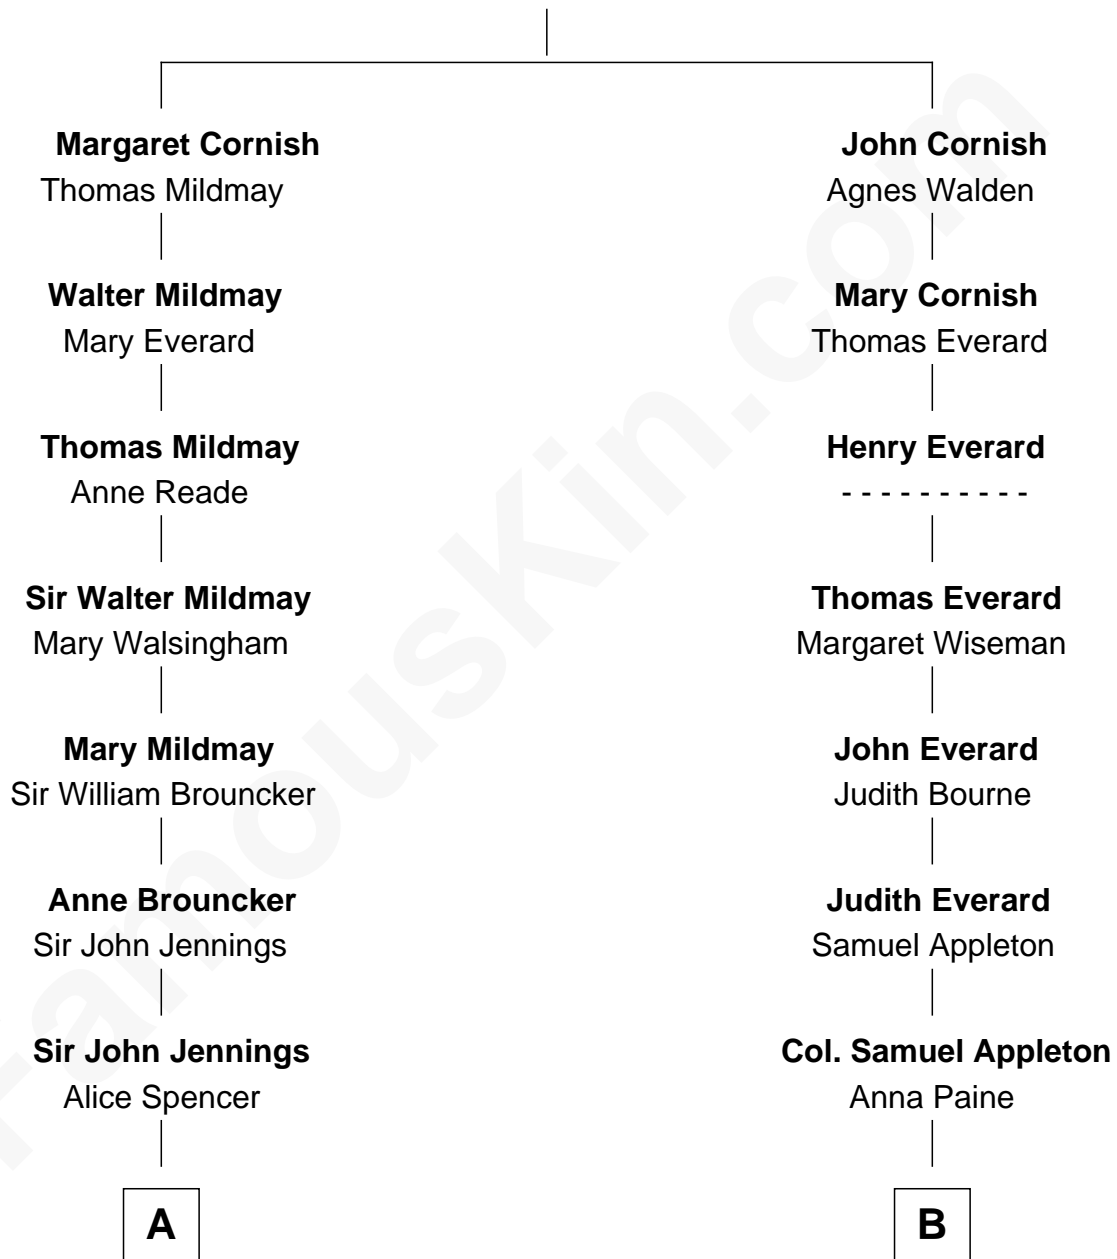

# FamousKin.com Relationship Chart of

**Princess Diana**

*Princess of Wales*

17th cousin 1 time removed of

**Ben Affleck**

*Movie Actor*

**John Cornish**

**C**

**Timothy Byers Affleck**  
Christopher Anne Boldt

**Ben Affleck**  
*Movie Actor*

FamousKin.com