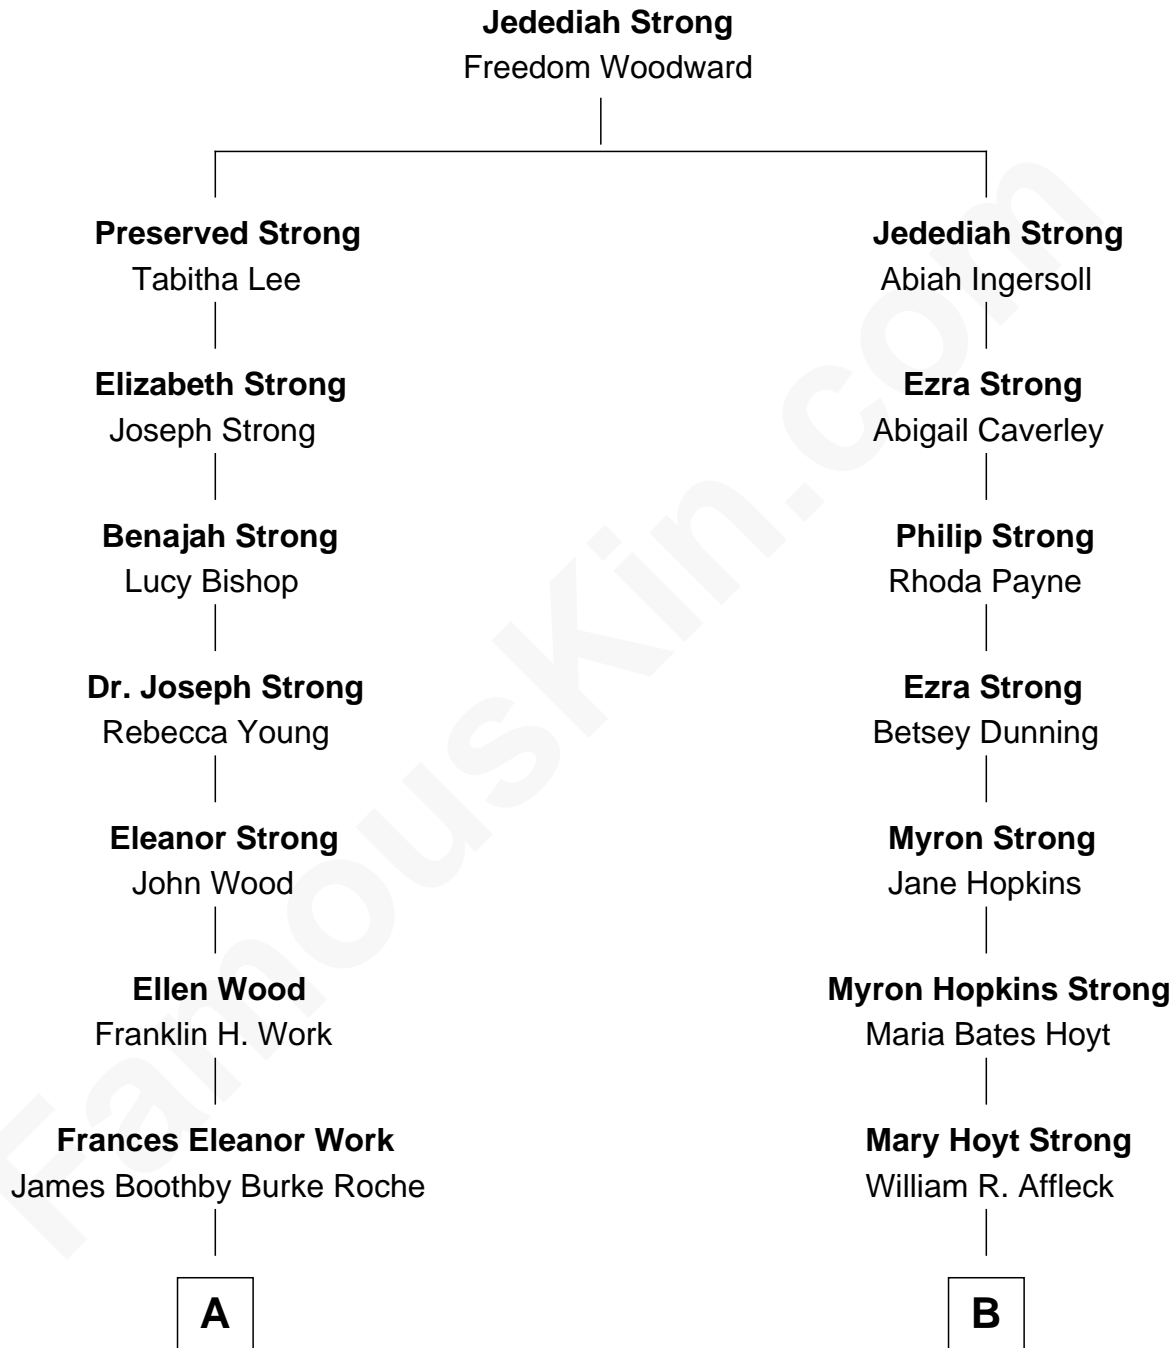

FamousKin.com
Relationship Chart of
Princess Diana
Princess of Wales

9th cousin 1 time removed of
Ben Affleck
Movie Actor

FamousKin.com