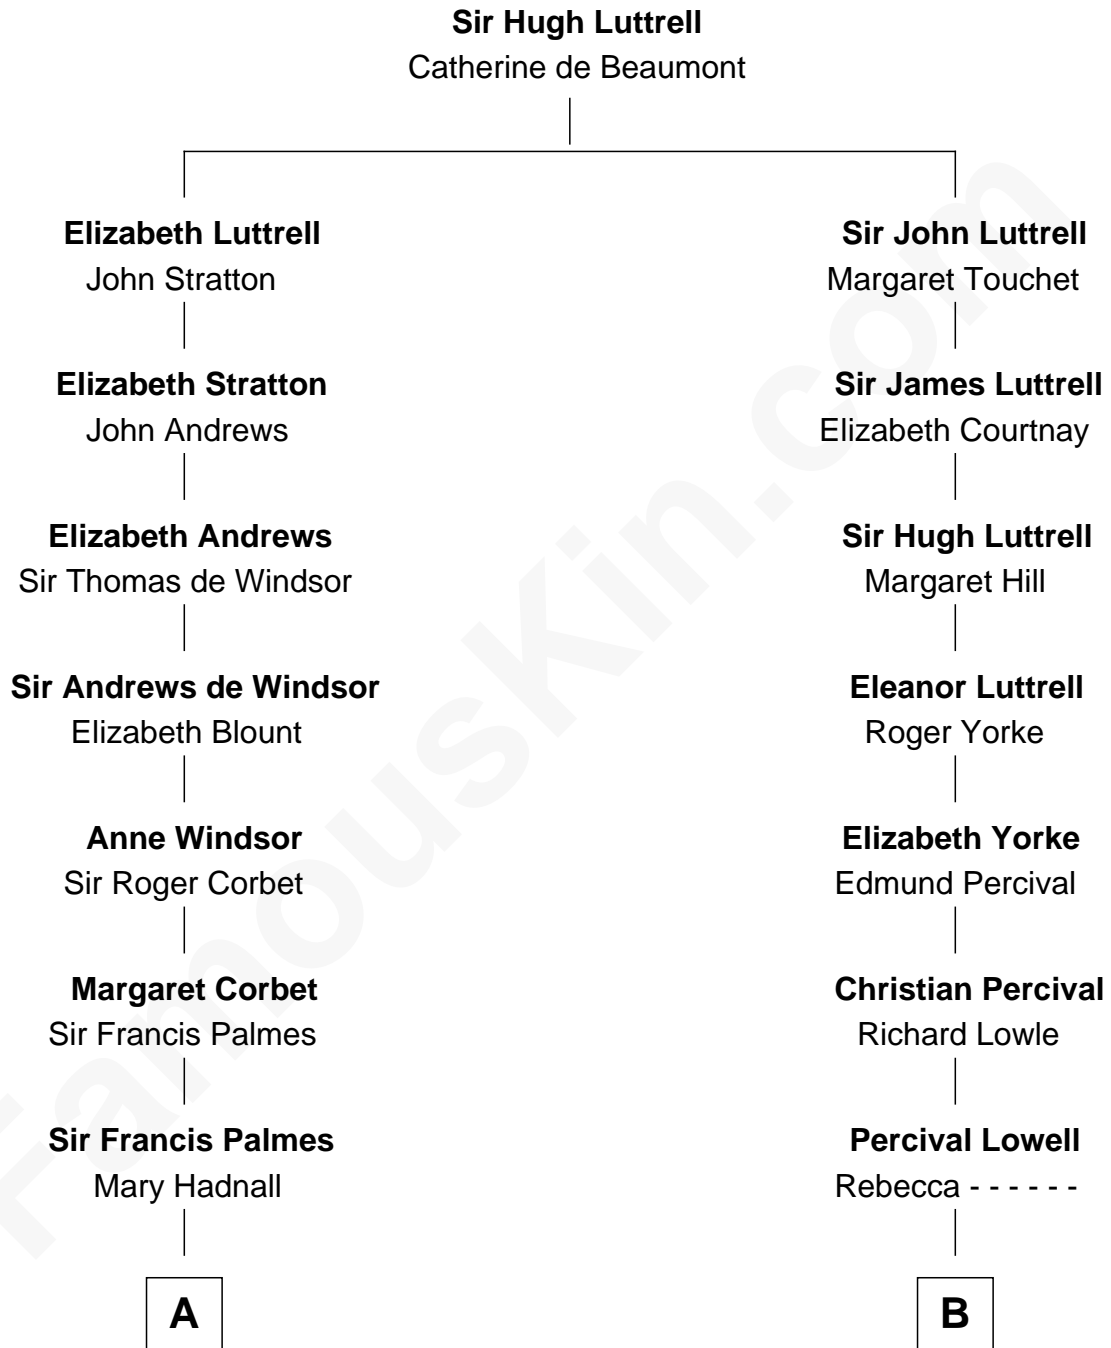

FamousKin.com
Relationship Chart of
Princess Diana
Princess of Wales

16th cousin 2 times removed of
Tennessee Williams
Author of A Streetcar Named Desire

C

Edward John Spencer
Frances Ruth Burke Roche

Princess Diana
Princess of Wales

FamousKin.com