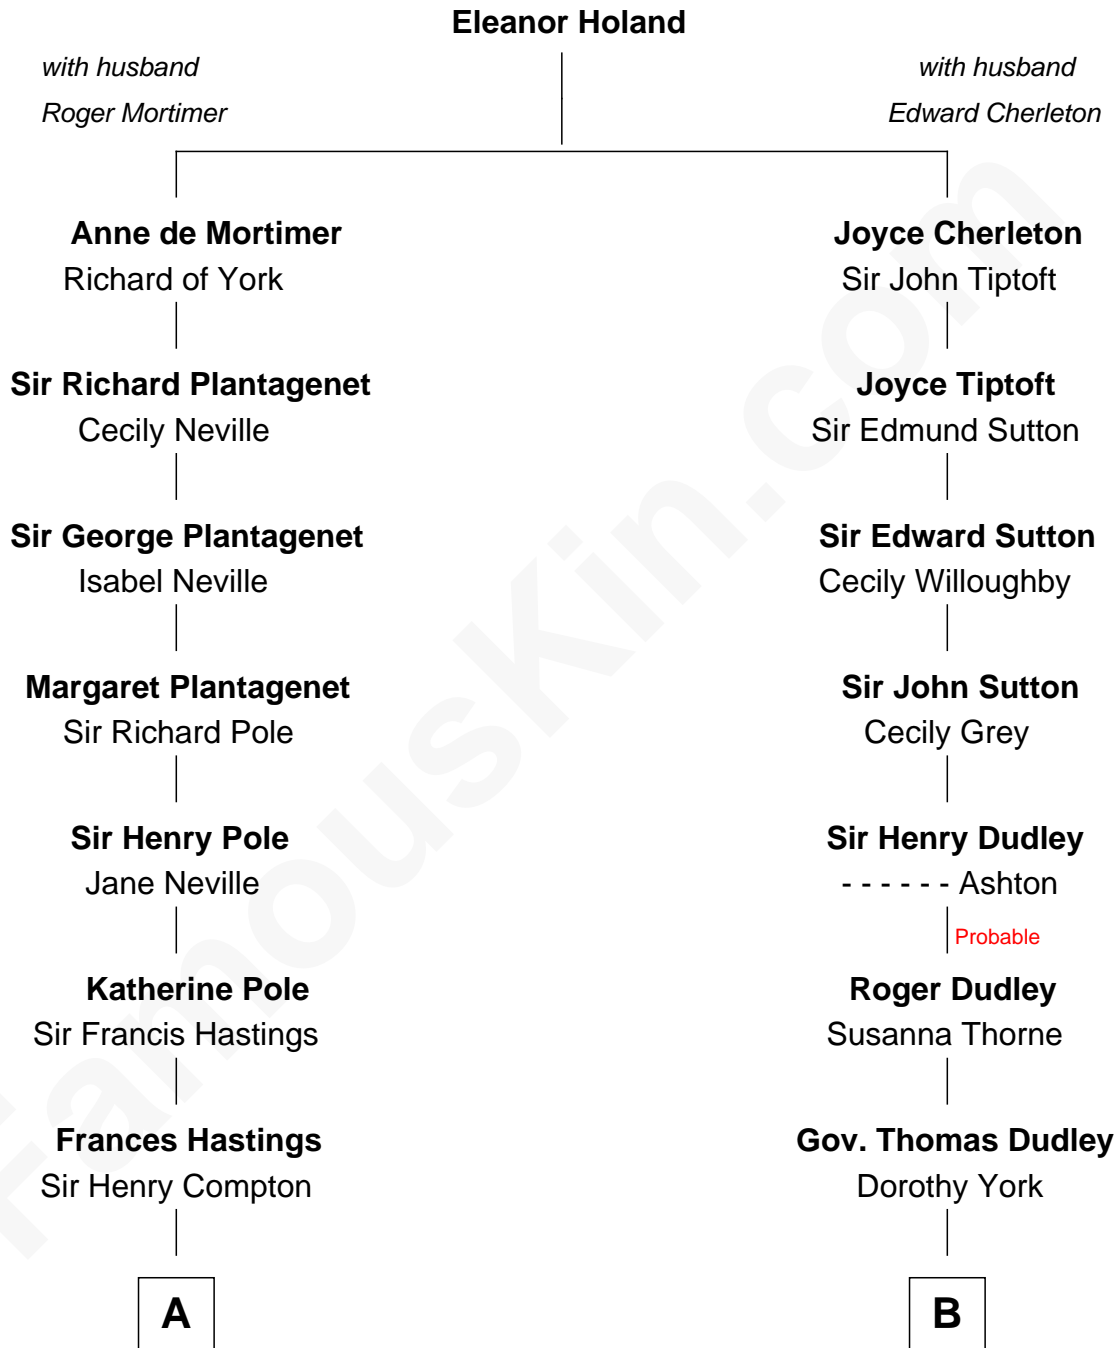

FamousKin.com
Relationship Chart of
Princess Diana
Princess of Wales

16th cousin 2 times removed of
Tennessee Williams
Author of A Streetcar Named Desire

C

Edward John Spencer
Frances Ruth Burke Roche

Princess Diana
Princess of Wales

FamousKin.com