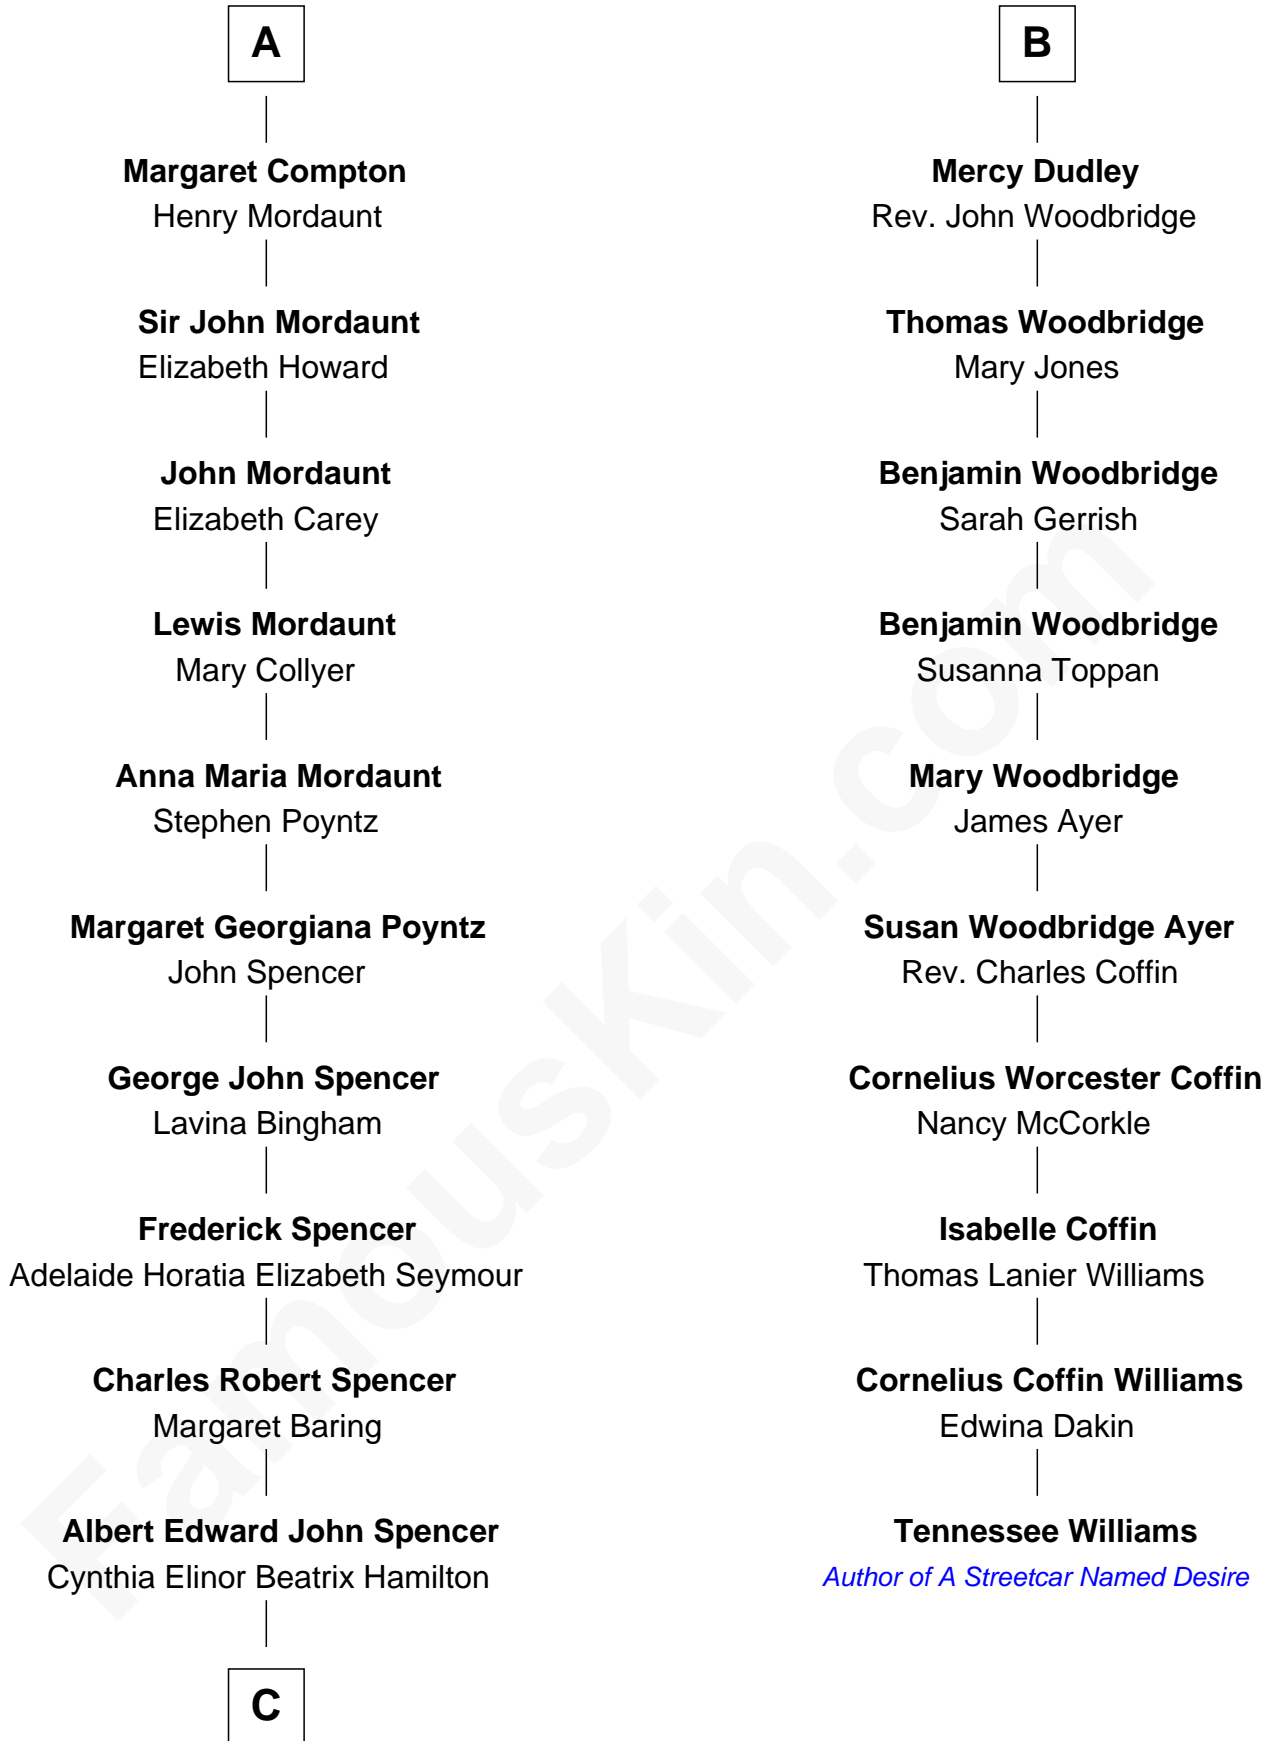

FamousKin.com
Relationship Chart of
Princess Diana
Princess of Wales

16th cousin 2 times removed of
Tennessee Williams
Author of A Streetcar Named Desire

C

Edward John Spencer
Frances Ruth Burke Roche

Princess Diana
Princess of Wales

FamousKin.com