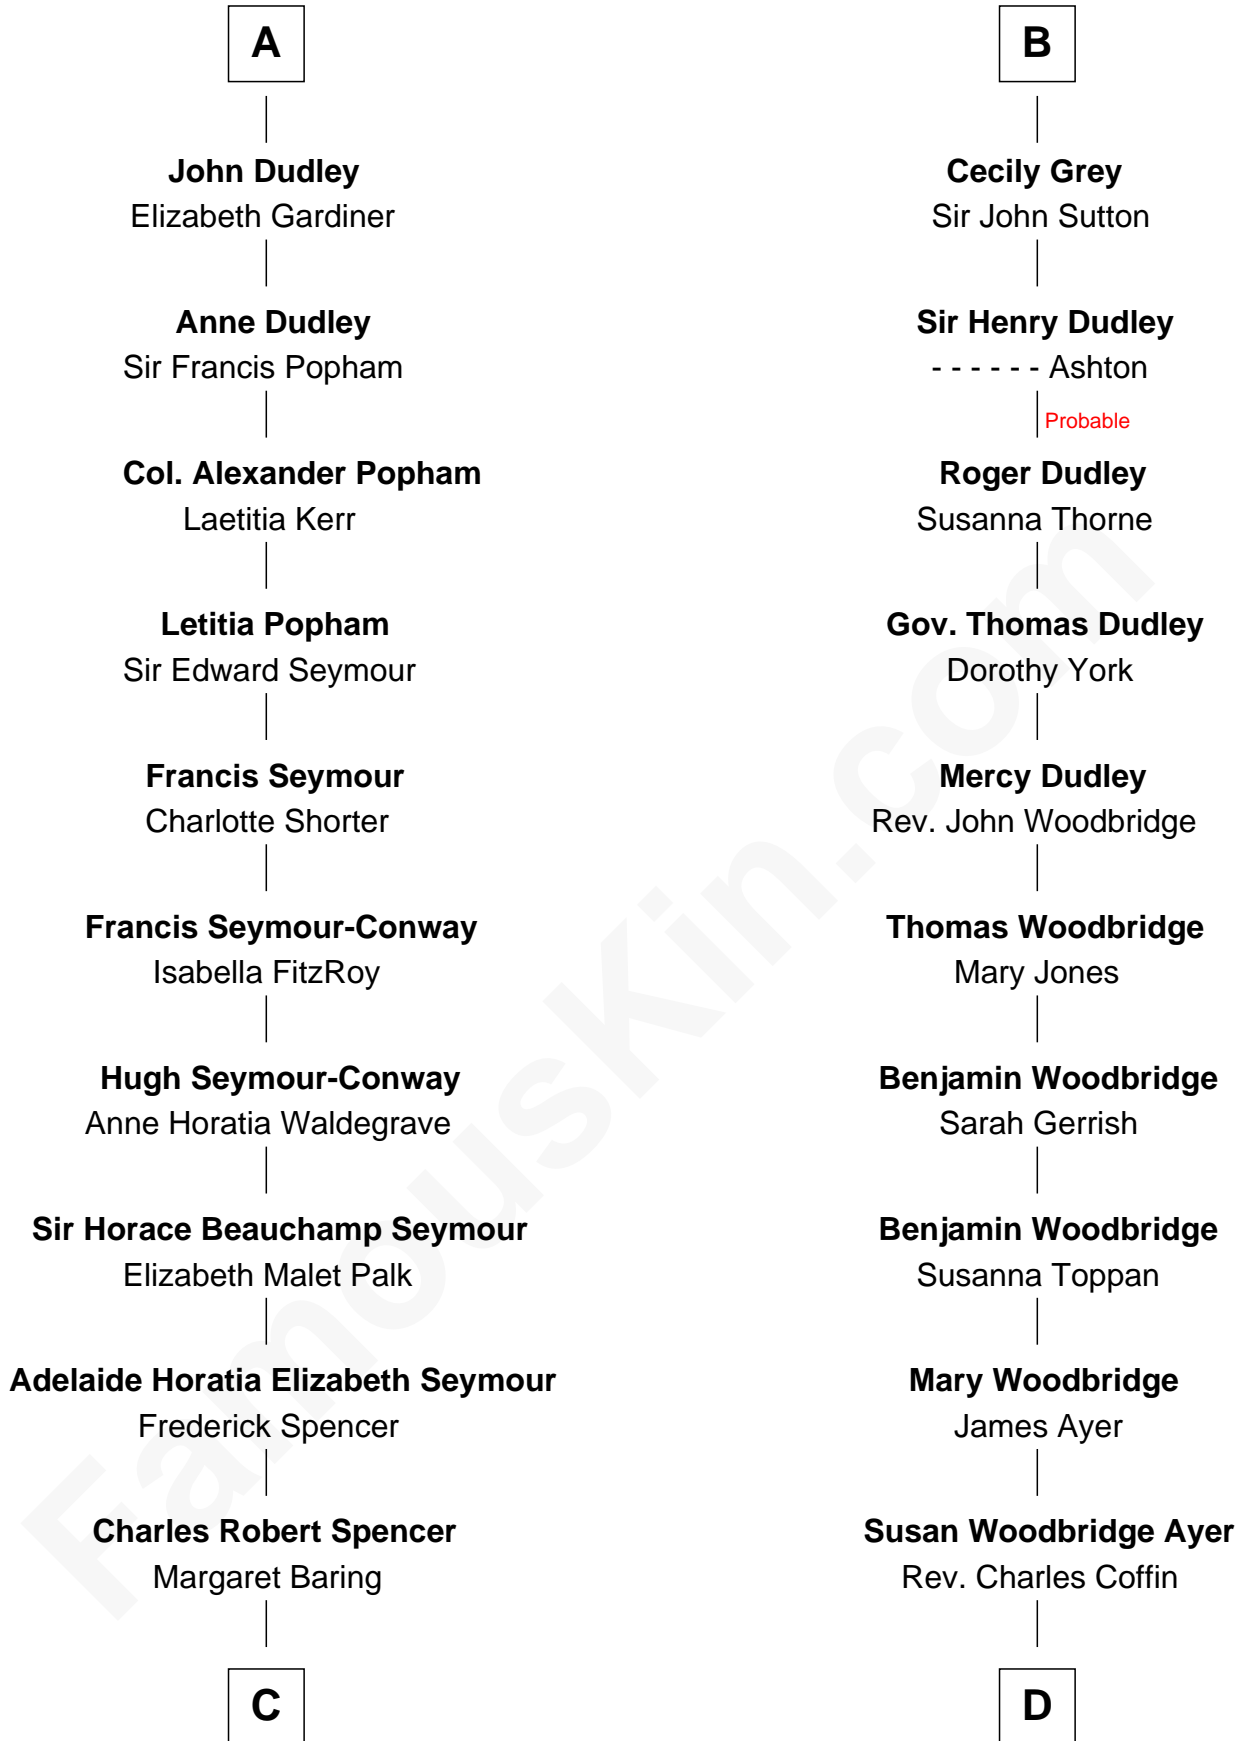

FamousKin.com Relationship Chart of

Princess Diana

Princess of Wales

19th cousin 1 time removed of

Tennessee Williams

Author of A Streetcar Named Desire

C

Albert Edward John Spencer
Cynthia Elinor Beatrix Hamilton

Edward John Spencer
Frances Ruth Burke Roche

Princess Diana
Princess of Wales

D

Cornelius Worcester Coffin
Nancy McCorkle

Isabelle Coffin
Thomas Lanier Williams

Cornelius Coffin Williams
Edwina Dakin

Tennessee Williams
Author of A Streetcar Named Desire