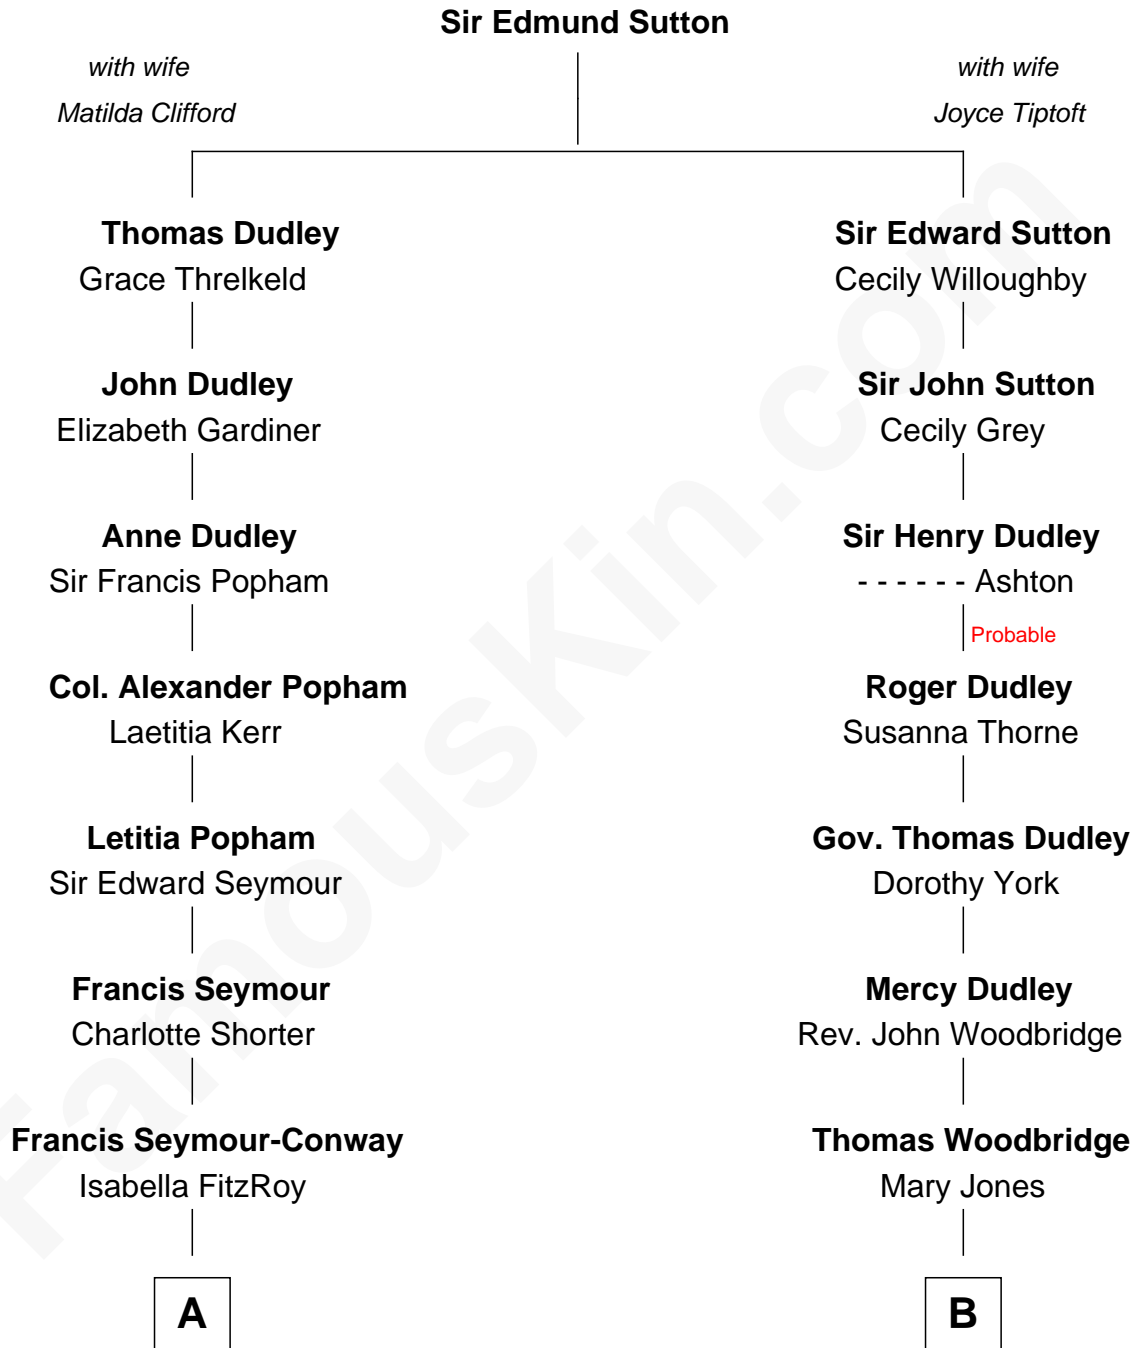

FamousKin.com
Relationship Chart of
Princess Diana
Princess of Wales

13th cousin 1 time removed of
Tennessee Williams
Author of A Streetcar Named Desire

A

Hugh Seymour-Conway
Anne Horatia Waldegrave

Sir Horace Beauchamp Seymour
Elizabeth Malet Palk

Adelaide Horatia Elizabeth Seymour
Frederick Spencer

Charles Robert Spencer
Margaret Baring

Albert Edward John Spencer
Cynthia Elinor Beatrix Hamilton

Edward John Spencer
Frances Ruth Burke Roche

Princess Diana
Princess of Wales