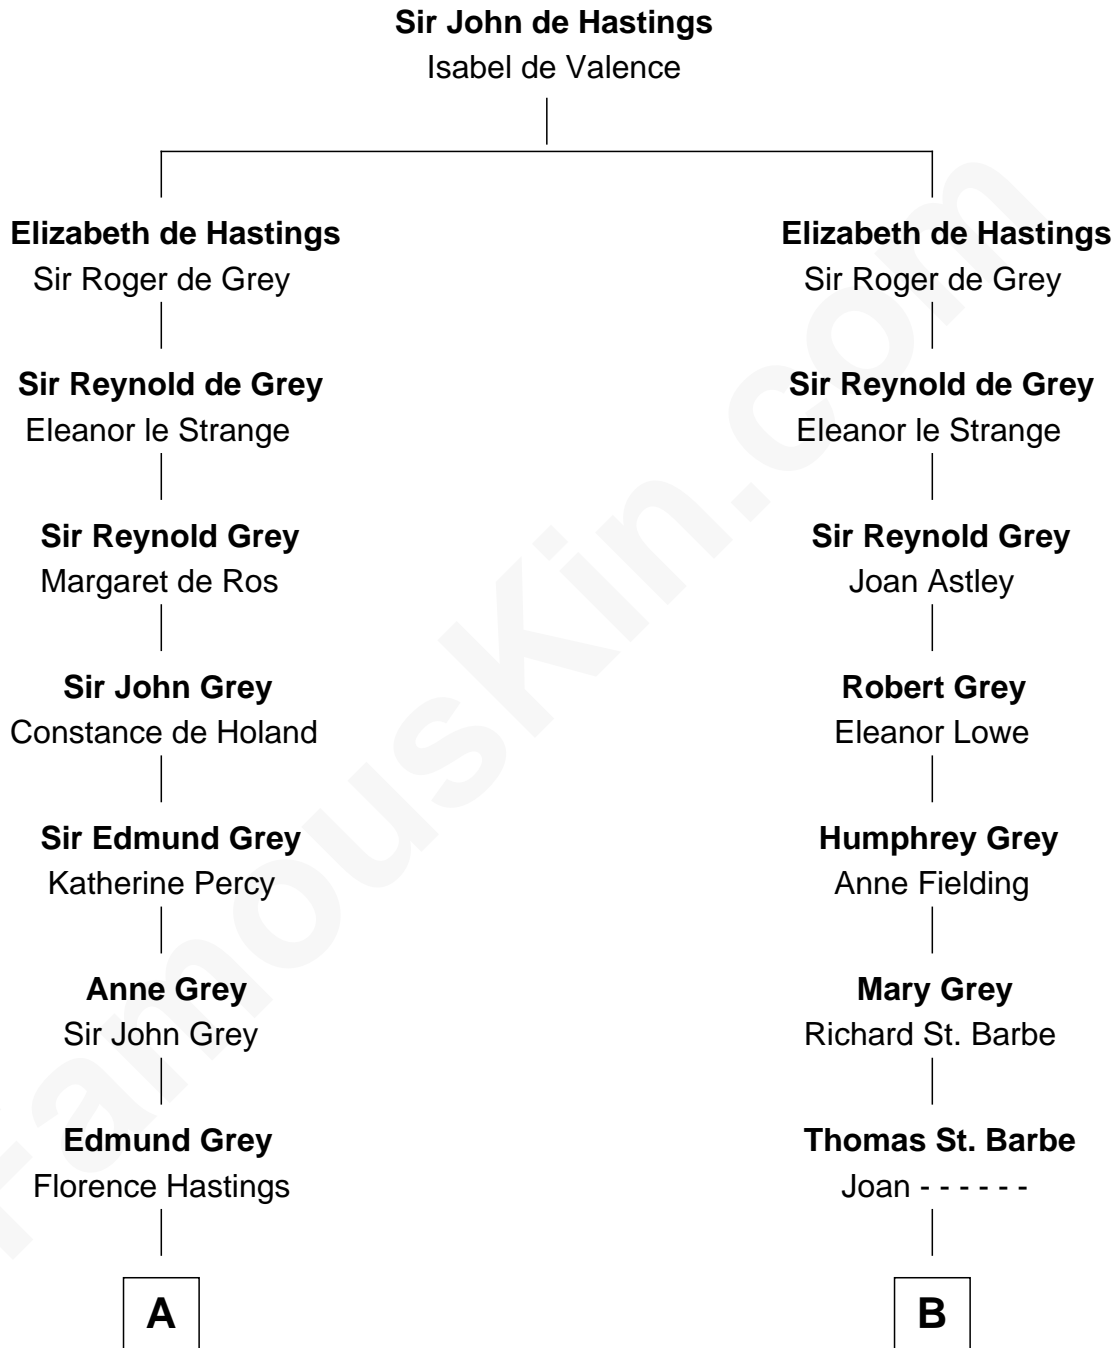

FamousKin.com
Relationship Chart of
Princess Diana
Princess of Wales

18th cousin 3 times removed of
Tennessee Williams
Author of A Streetcar Named Desire

C

Frederick Spencer

Adelaide Horatia Elizabeth Seymour

Charles Robert Spencer

Margaret Baring

Albert Edward John Spencer

Cynthia Elinor Beatrix Hamilton

Edward John Spencer

Frances Ruth Burke Roche

Princess Diana

Princess of Wales