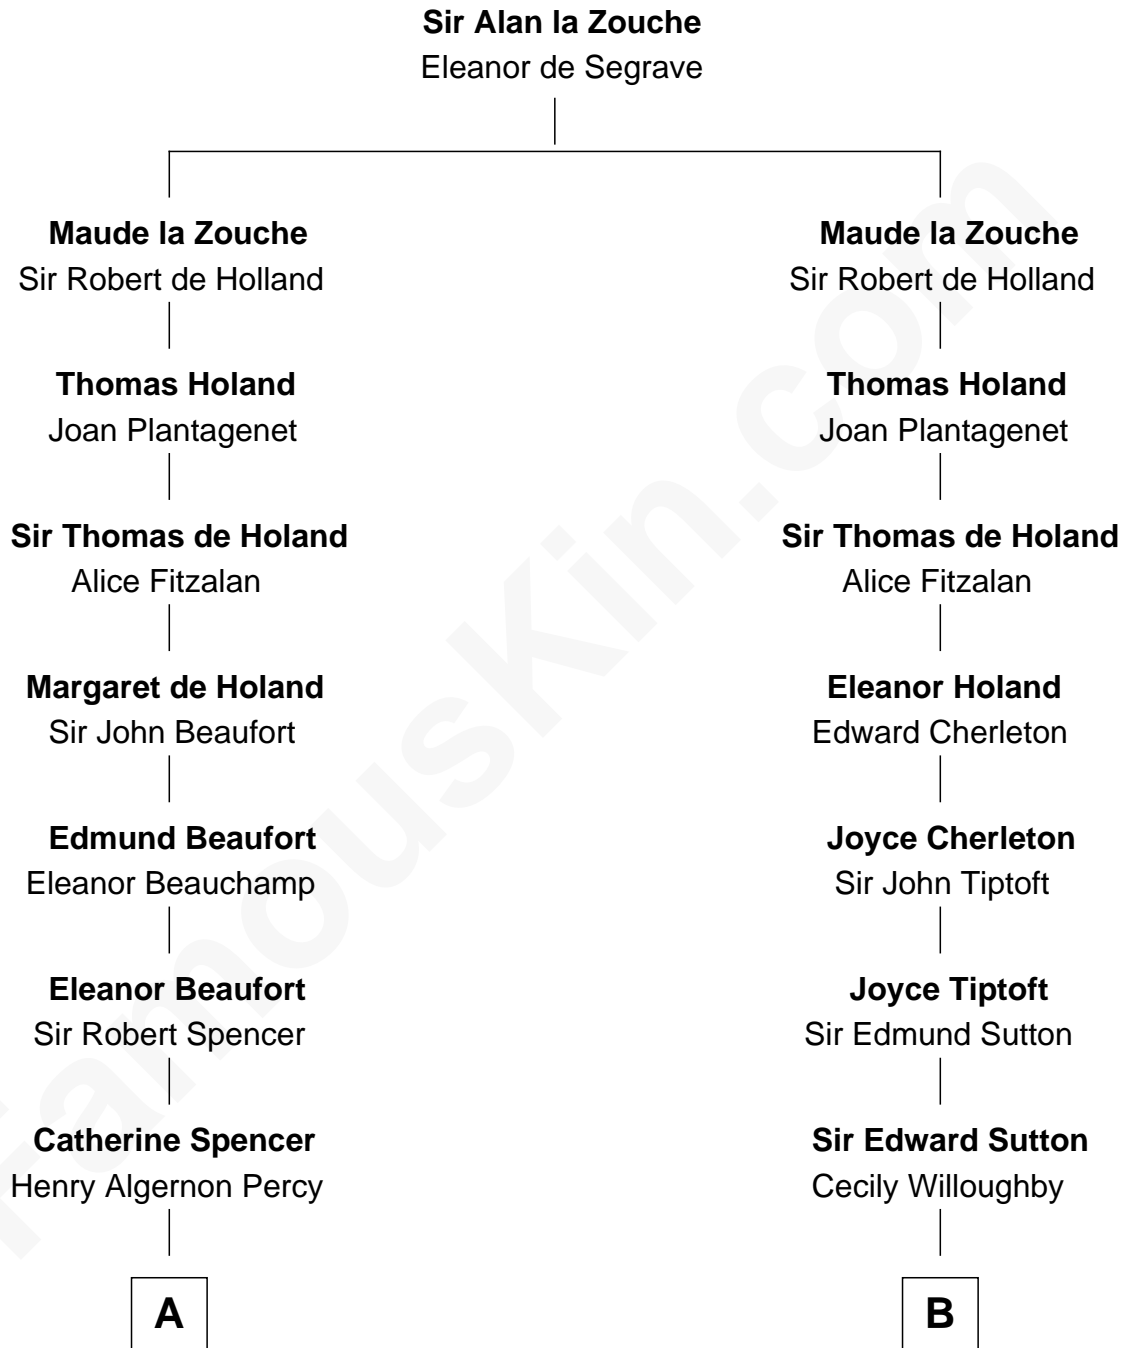

# FamousKin.com Relationship Chart of

**Princess Diana**

*Princess of Wales*

20th cousin 1 time removed of

**Tennessee Williams**

*Author of A Streetcar Named Desire*

**C**

**Frederick Spencer**  
Adelaide Horatia Elizabeth Seymour

**Charles Robert Spencer**  
Margaret Baring

**Albert Edward John Spencer**  
Cynthia Elinor Beatrix Hamilton

**Edward John Spencer**  
Frances Ruth Burke Roche

**Princess Diana**  
*Princess of Wales*

**D**

**Cornelius Worcester Coffin**  
Nancy McCorkle

**Isabelle Coffin**  
Thomas Lanier Williams

**Cornelius Coffin Williams**  
Edwina Dakin

**Tennessee Williams**  
*Author of A Streetcar Named Desire*