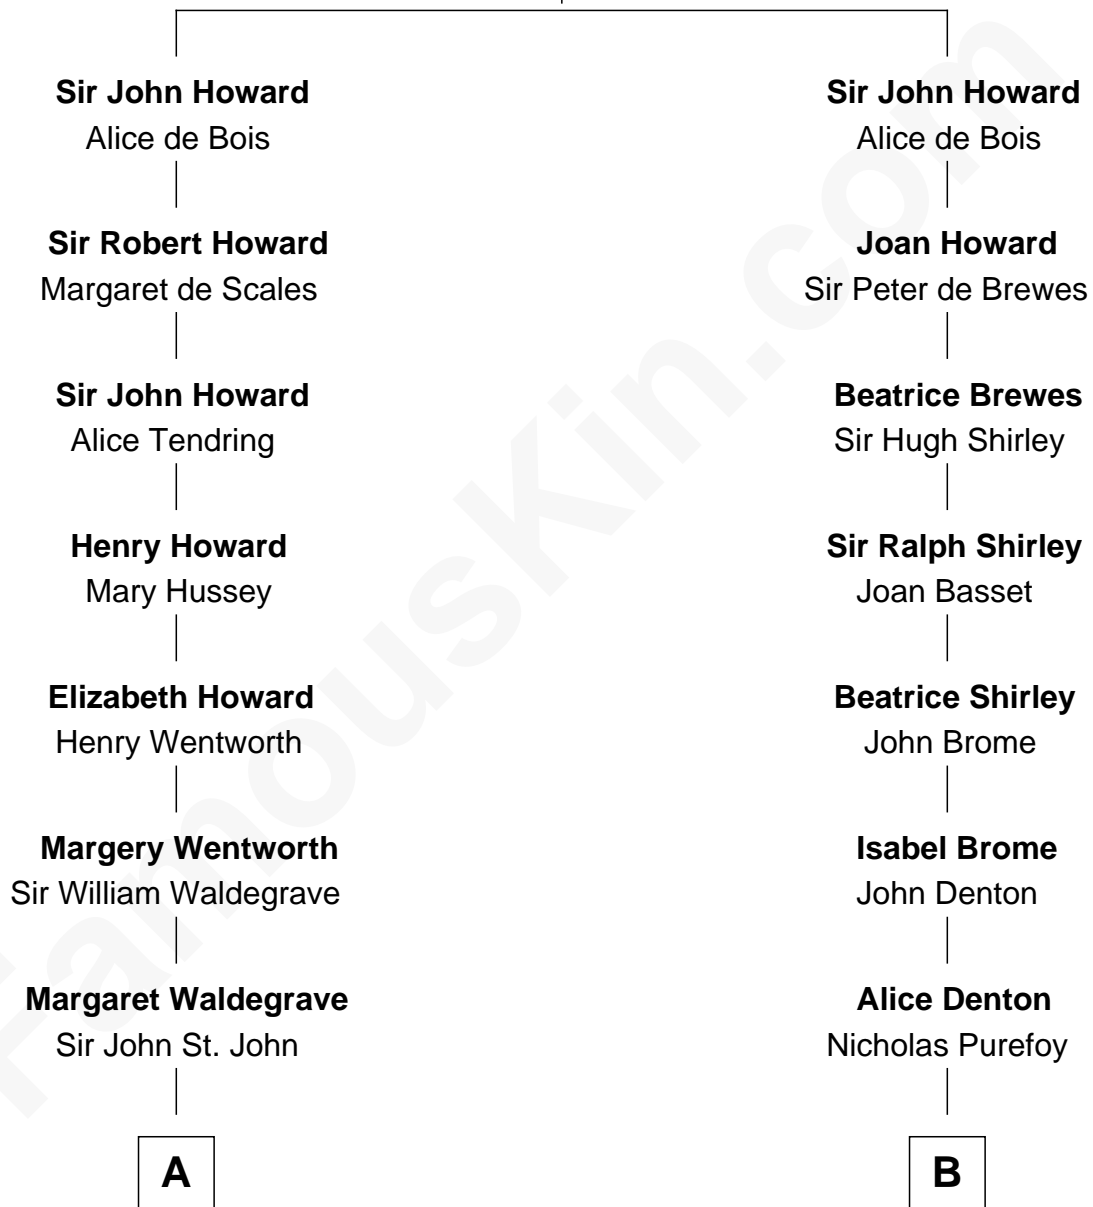

FamousKin.com Relationship Chart of

Princess Diana

Princess of Wales

20th cousin of

Tennessee Williams

Author of A Streetcar Named Desire

Sir John Howard

Joan of Cornwall

A

Margaret St. John
Sir Francis Russell

William Russell
Elizabeth Long

Francis Russell
Catherine Brydges

Anne Russell
George Digby

Ann Digby
Sir Robert Spencer

Sir Charles Spencer
Anne Churchill

John Spencer
Georgiana Carolina Carteret

John Spencer
Margaret Georgiana Poyntz

George John Spencer
Lavina Bingham

Frederick Spencer
Adelaide Horatia Elizabeth Seymour

C

B

Edward Purefoy
Anne Fettiplace

Mary Purefoy
Thomas Thorne

Susanna Thorne
Roger Dudley