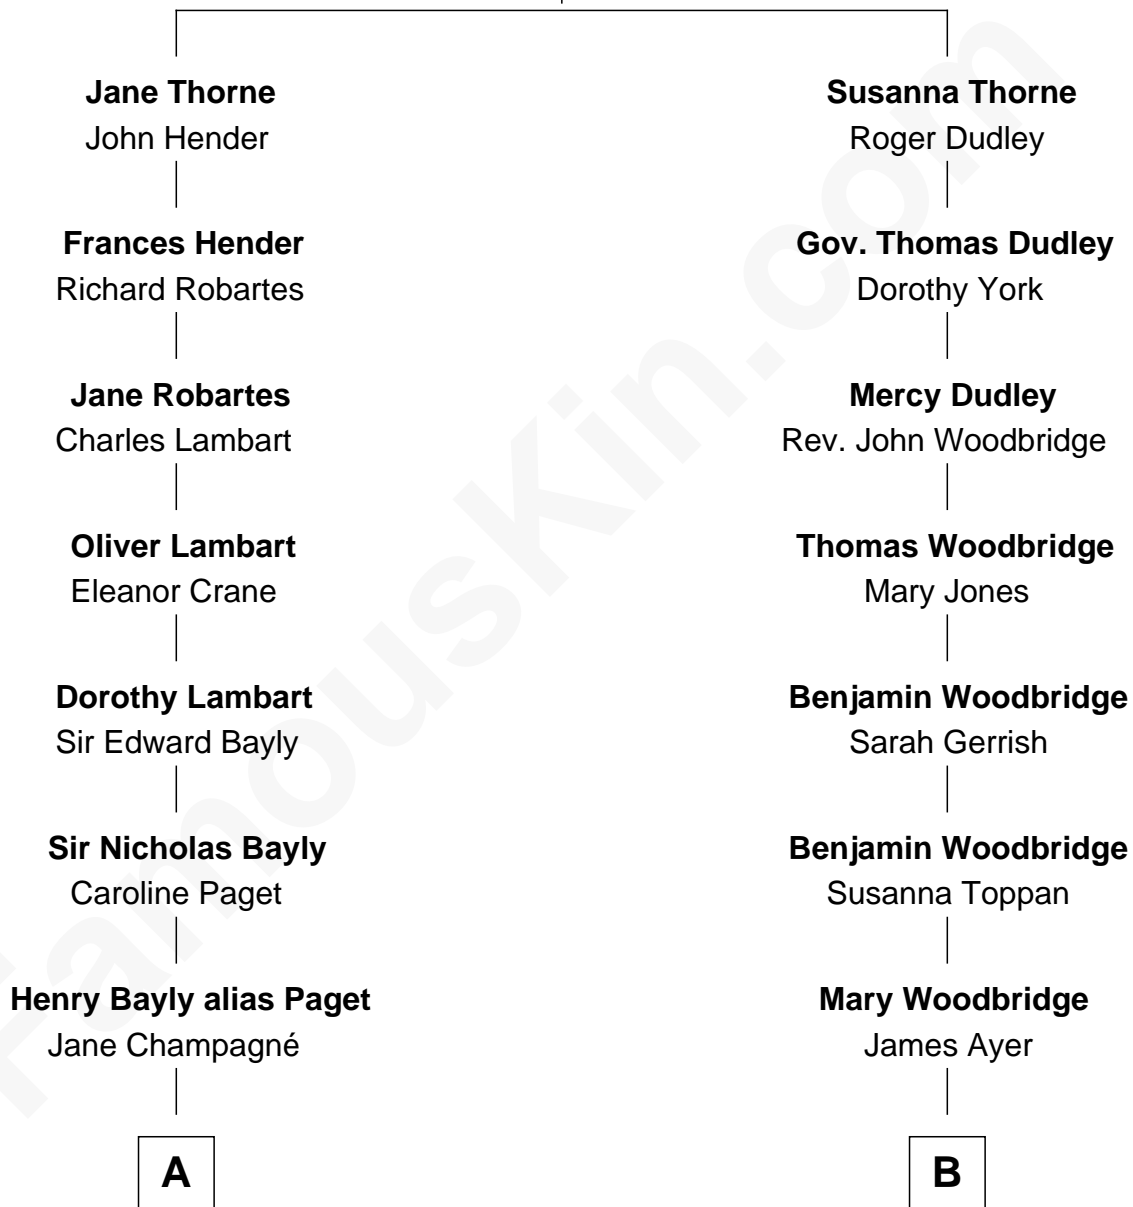

FamousKin.com

Relationship Chart of

Princess Diana

Princess of Wales

11th cousin 2 times removed of

Tennessee Williams
Author of A Streetcar Named Desire

Thomas Thorne
Mary Purefoy

A

Henry William Paget
Lady Caroline Elizabeth Villiers

Lady Caroline Paget
Charles Gordon-Lennox

Cecilia Catherine Gordon-Lennox
Charles George Bingham

Rosalind Cecilia Caroline Bingham
James Albert Edward Hamilton