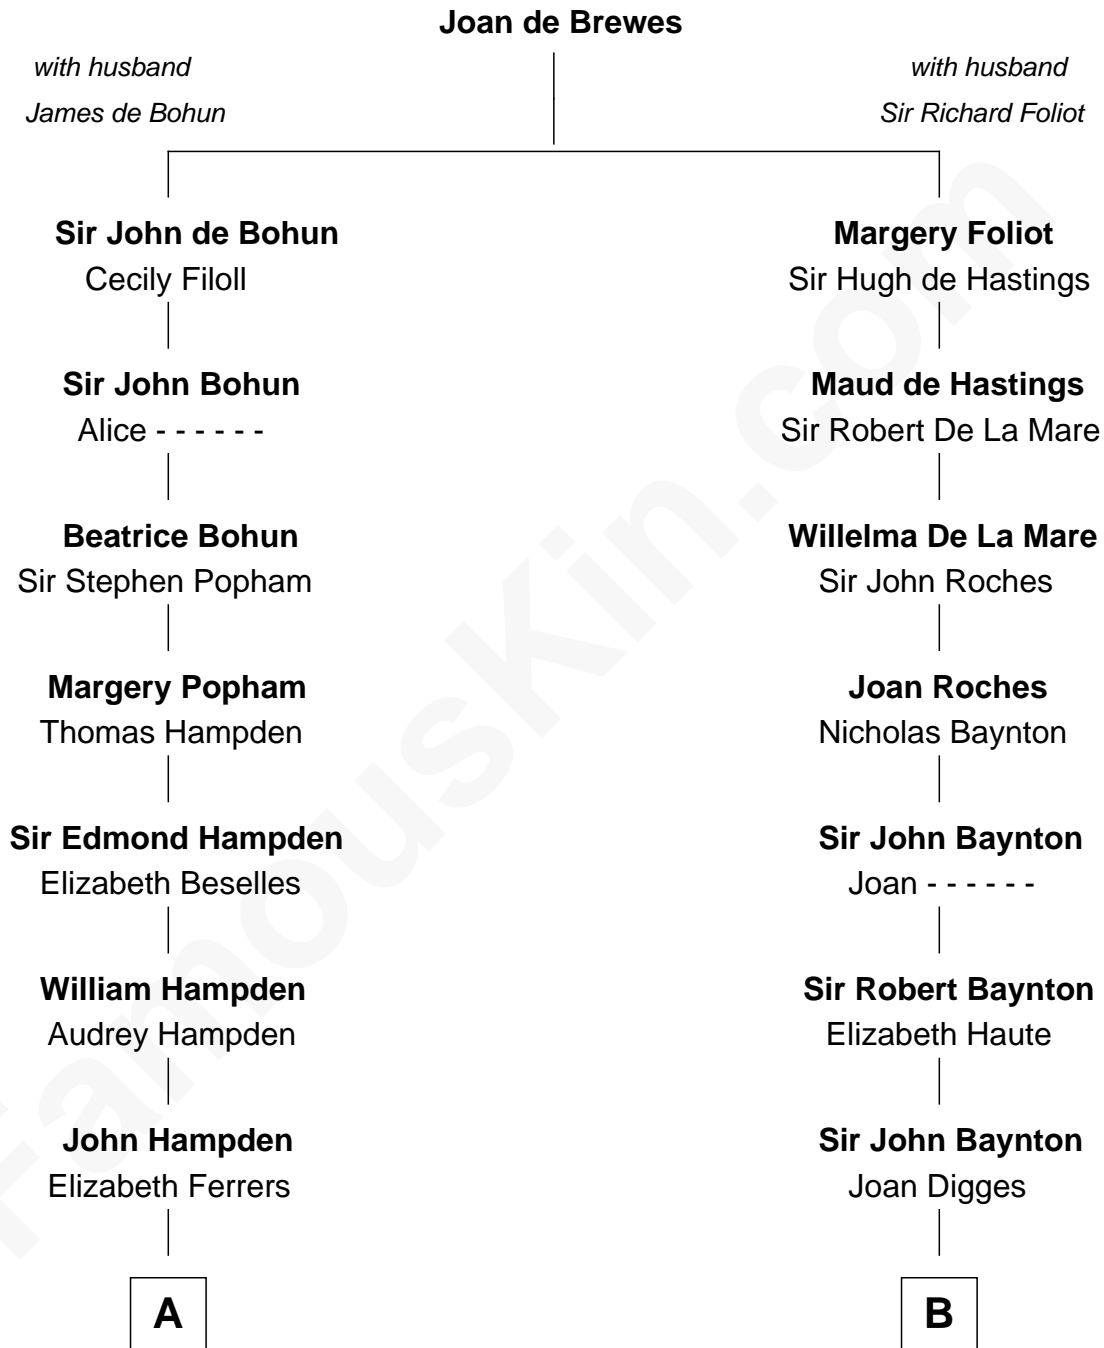

FamousKin.com

Relationship Chart of

Princess Diana

Princess of Wales

19th cousin 2 times removed of

Tennessee Williams
Author of A Streetcar Named Desire

C

Charles George Bingham
Cecilia Catherine Gordon-Lennox

Rosalind Cecilia Caroline Bingham
James Albert Edward Hamilton

Cynthia Elinor Beatrix Hamilton
Albert Edward John Spencer

Edward John Spencer
Frances Ruth Burke Roche

Princess Diana
Princess of Wales

D

Isabelle Coffin
Thomas Lanier Williams